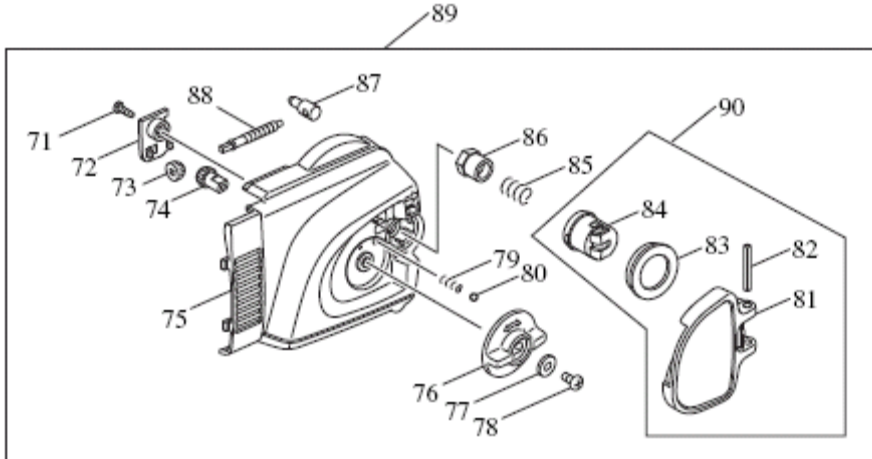

SERVICE CHANGES

1. Breakdown of Item No. 89 and 90

Item No.	Description	Part No.
89	SPROCKET COVER SET	188858-8
90	LEVER COMPLETE SET	188859-6

2. Oil Pump Complete Set has become available for repair.

Item No.	Description	Part No.
91	Oil Pump Complete Set	188929-1