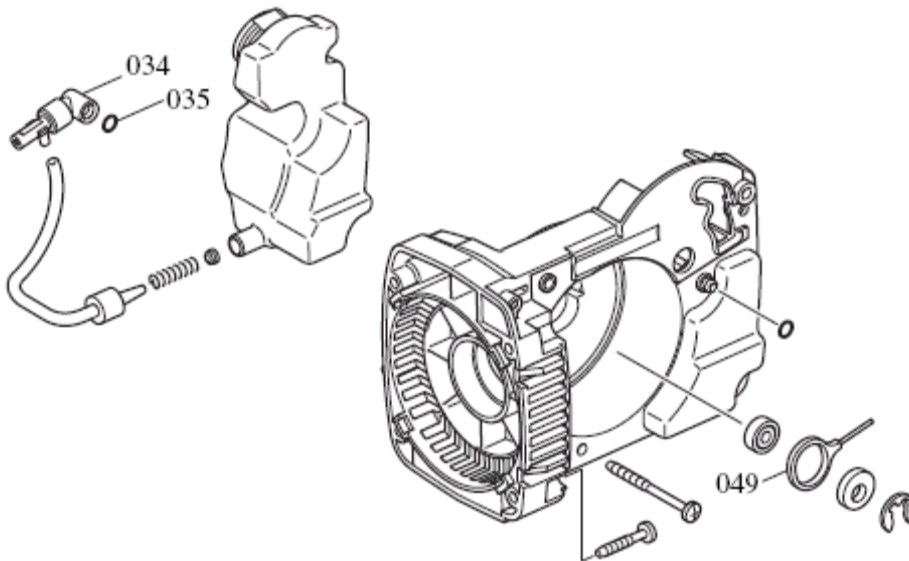

Item No	Type	Part No	Description	Qty	Unit
59		921452-1	HEX. BOLT M8X30	1	PC.
60		318013-0	BEARING HOUSING	1	PC.
63		345651-5	SPIKE BUMPER	1	PC.
64		266173-1	TAPPING SCREW 5X30	2	PC.
65		168426-3	BRAKE BAND	1	PC.
66		267195-4	FLAT WASHER 4	1	PC.
67		266026-4	TAPPING SCREW BIND CT 4X12	1	PC.
68		125331-7	BRAKE DRUM ASSEMBLY	1	PC.
69		253215-0	FLAT WASHER 8	1	PC.
70		259033-4	RETAINING RING E TYPE 6	1	PC.
71		266007-8	TAPPING SCREW BIND PT 3X10	1	PC.
72		419241-1	COVER	1	PC.
73		227496-2	STRAIGHT BEVEL GEAR 14	1	PC.
74		227495-4	STRAIGHT BEVEL GEAR 14	1	PC.
75		154869-5	SPROCKET COVER	1	PC.
76		419233-0	DIAL 40	1	PC.
77		253874-0	FLAT WASHER 4	1	PC.
78		915106-0	BINDING HEAD SCREW M4X8	1	PC.
79		233033-2	COMPRESSION SPRING 4	1	PC.
80		216008-6	STEEL BALL 4	1	PC.
81		154763-1	LEVER COMPLETE	1	PC.
82		951122-8	SPRING PIN 4-28	1	PC.
83		419271-2	CUP WASHER 20	1	PC.
84		317977-5	LEVER HOLDER	1	PC.
85		231025-5	COMPRESSION SPRING 8	1	PC.
86		252168-0	HEX. NUT M8-13	1	PC.
87		324621-7	ADJUST PIN	1	PC.
88		324620-9	ADJUST SCREW	1	PC.
89		188858-8	* SPROCKET COVER SET	1	PC.
	INC.		Item No. 71-88		
90		188859-6	* LEVER COMPLETE SET	1	PC.
	INC.		Item No. 81-84		
91	1	188929-1	* OIL PUMP ASSY (Added)	1	PC.
	INC.		Item No. 34, 35, 49		
	2	187573-1	OIL PUMP ASSY	1	PC.
	INC.		Item No. 34, 35, 49		
100		810276-9	CAUTION LABEL	1	PC.
<u>ACCESSORIES</u>					
A01		419242-9	CHAIN COVER F/16"	1	PC.
A02		158024-1	HOOK COMPLETE(PARTS)	1	PC.
A03		165202-6	16" SPROCKET GUIDE BAR 3/8" 50G	1	PC.
A04	1	528 092 656	3/8" LOW VIBRATION CHAIN 16" 50G 56LINK	1	PC.
	2	531 492 656	3/8" LOW KICKBACK SAFETY CHAIN 50G 16"	1	PC.

SERVICE CHANGES

1. Breakdown of Item No. 89 and 90

Item No.	Description	Part No.
89	SPROCKET COVER SET	188858-8
90	LEVER COMPLETE SET	188859-6

2. Oil Pump Complete Set has become available for repair.

Item No.	Description	Part No.
91	Oil Pump Complete Set	188929-1