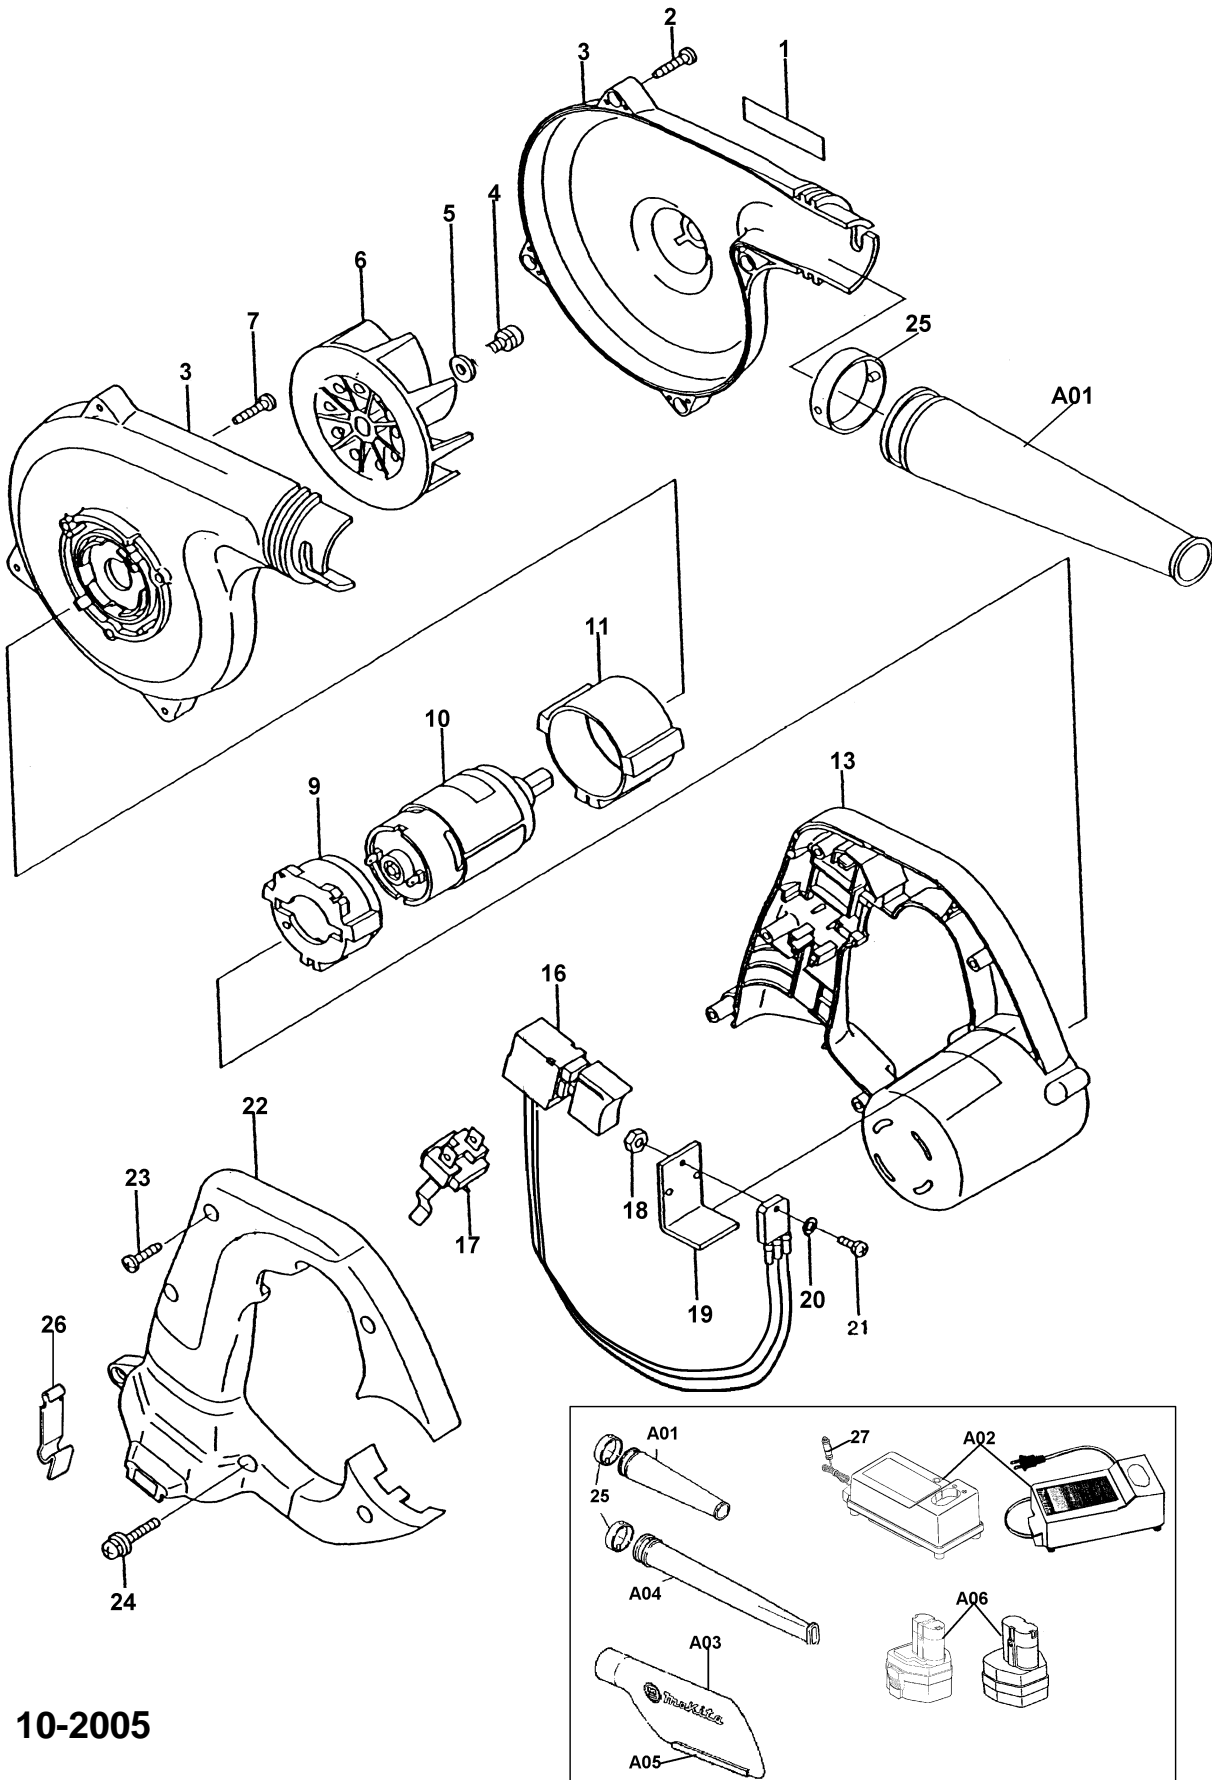

12V CORDLESS BLOWER  
14.4V CORDLESS BLOWER  
18V CORDLESS BLOWER

Model UB121DZ  
Model UB141DZ  
Model UB181DZ

Item No.	Part No.	No. Used	Description	Item No.	Part No.	No. Used	Description
1	819063-3	1	Makita Label	24	KW00000310	1	Screw M4X22
2	KW00000210	4	Tapping Screw 4X18	25	414145-2	1	Joint
3	KW00000090	1	Fan Housing Com.	26	343579-1	1	Set Plate (UB121DZ)
4	KW00000220	1	P.H. Screw M5X8	27	655000-B	1	Plug for Cigarette Lighter
5	KW00000170	1	Flat Washer 5				
6	KW00000100	1	Fan				
7	KW00000210	3	Tapping Screw 4X18				
9	KW00000140	1	Motor Rubber Ring A				
10	KW00000240	1	DC Motor (UB121DZ) (Includes KW00000430 - Spindle)	A01	132025-7	1	Nozzle Assy (Includes Item 25)
	KW00000350	1	DC Motor (UB141DZ) (Includes KW00000430 - Spindle)	A02	DC1411	1	DC1411 Fast Charger F/7.2V ~ 14.4V - 1.3Ah ~ 3.0Ah Ni-Cad & Ni-MH Batteries
	KW00000390	1	DC Motor (UB181DZ) (Includes KW00000430 - Spindle)		DC1422	1	12V Automotive Charger F/7.2V ~ 14.4V - 1.3Ah ~ 3.0Ah Ni-Cad & Ni-MH Batteries(Includes Item 27)
11	KW00000150	1	Motor Rubber Ring B		DC1439	1	DC1439 Rapid Charger F/7.2V ~ 14.4V - 1.3Ah ~ 3.0Ah Ni-Cad & Ni-MH Batteries
13	KW00000130	1	Motor Housing (UB121DZ)		DC1801	1	DC1811 Fast Charger F/7.2V ~ 18V - 1.3Ah ~ 3.0Ah Ni-Cad & Ni-MH Batteries
	KW00000360	1	Motor Housing (UB141DZ)				
	KW00000400	1	Motor Housing (UB181DZ)				
16	KW00000230	1	Switch	A03	122321-1	1	Dust Bag Assy (Includes Item A05)
17	643909-9	1	Battery Holder	A04	134182-7A	1	Nozzle Assy (Includes Item 25)
18	KW00000280	1	Nut M3	A05	410602-8	1	Fastener
19	KW00000200	1	Heat Sink	A06	-----	1	12V Battery (UB121DZ) (See Catalogue for Details)
20	KW00000270	1	Spring Washer M3		-----	1	14.4V Battery (UB141DZ) (See Catalogue for Details)
21	KW00000260	1	Screw M3X8		-----	1	18V Battery (UB181DZ)
22	KW00000120	1	Handle Cover (UB121DZ)				
	KW00000370	1	Handle Cover (UB141DZ)				
	KW00000410	1	Handle Cover (UB181DZ)				
23	KW00000210	5	Tapping Screw 4X18				

2 Model UB121DZ  
2 Model UB141DZ  
2 Model UB181DZ