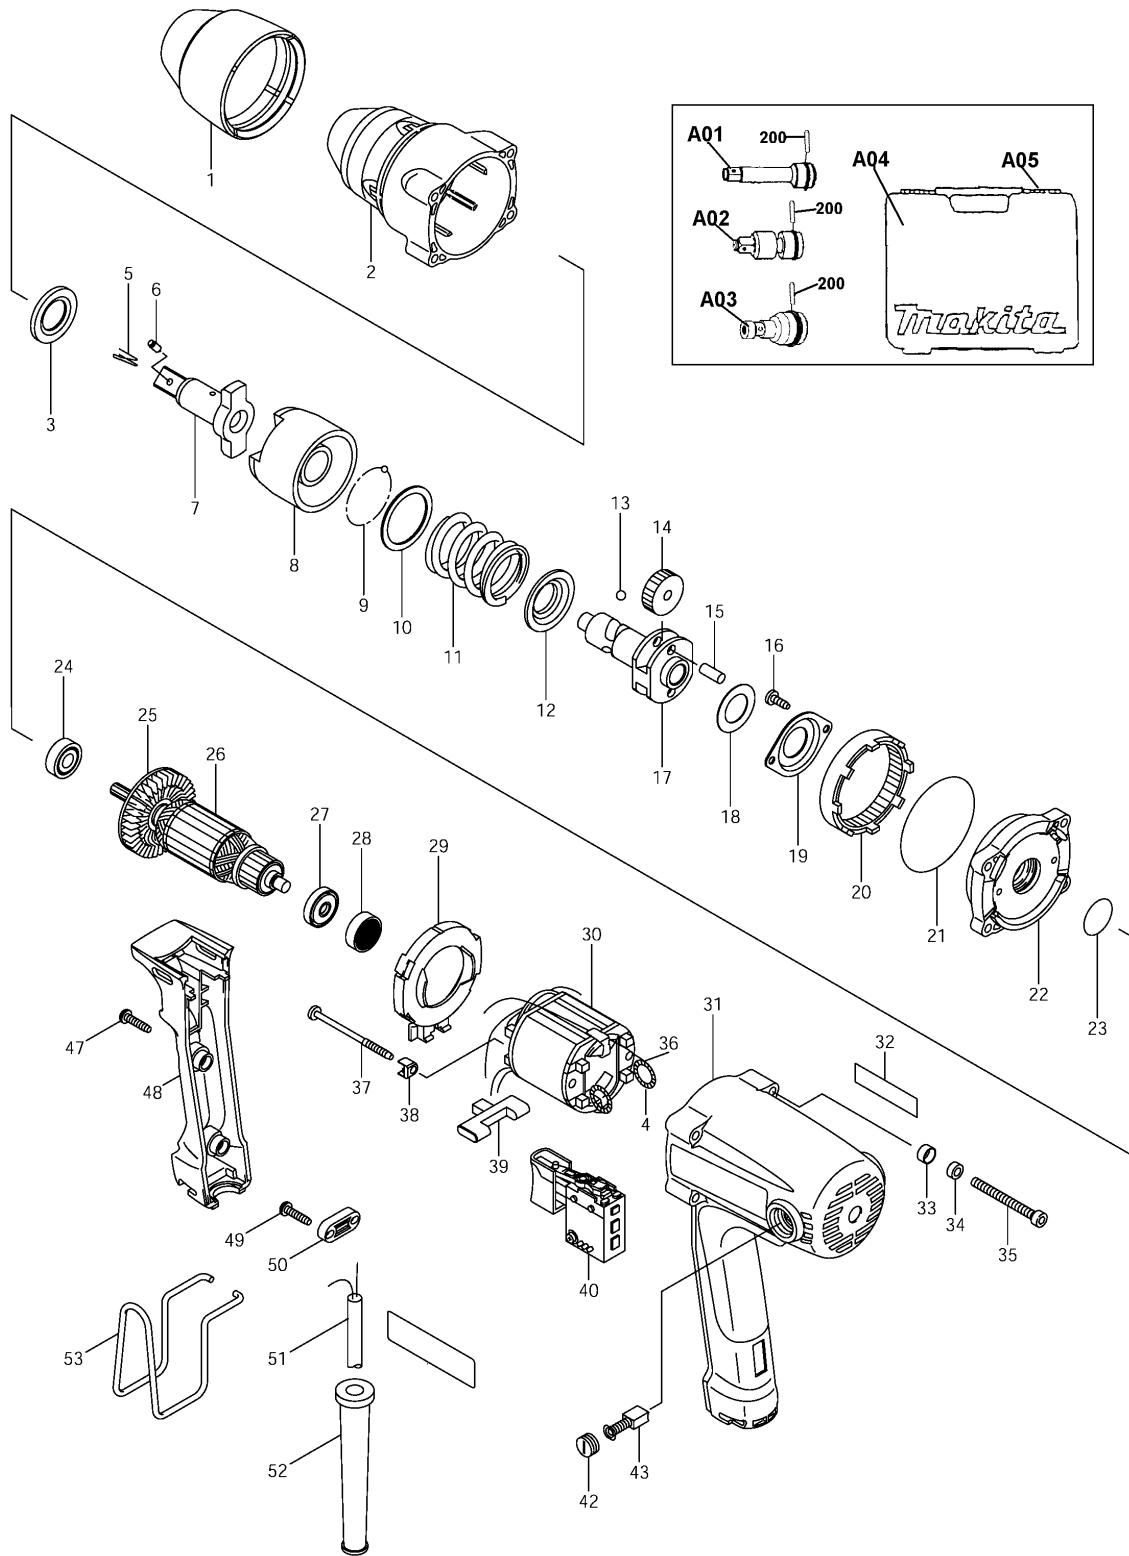

1/2" IMPACT WRENCH (With Case) Model TW0200 (MJ)

REPAIR TOOLS

042017-7A - Makita Grease N. No.1 (100g, 3.5oz)
 1R045 - Gear Extractor (Large)

Item No.	Part No.	No. Used	Description	Item No.	Part No.	No. Used	Description
1	421839-2	1	Bumper	31	183612-5	1	Motor Housing (Includes Brush Holder 6X9 - 2X643455-2 & Item 32)
2	153581-4	1	Hammer Case Com. (Includes 213257-6 - Oil Seal 18 & 321119-5 - Sleeve 18)	32	819063-3	1	Makita Label
3	267268-3	1	Flat Washer 19	33	253929-1	4	Cup Washer 5
4	654100-4	2	Garter Spring	34	262001-8	4	Urethane Ring 5
5	322045-1	1	Clip	35	266331-9	4	Hex. Socket Head Bolt M5X50
6	323675-1	1	Pin 4	36	654501-6	2	Terminal P-1.25
7	324343-9	1	Anvil	37	266091-3	2	Tapping Screw 4X50
8	324341-3	1	Hammer	38	417237-6	2	Insulation Cover
9	216001-0	31	Steel Ball 3.5	39	418186-0	1	Change Lever F/L
10	267269-1	1	Flat Washer 32	40	650523-4	1	Switch
11	233377-0	1	Compression Spring 30	42	643550-8	2	Brush Holder Cap 5-8
12	267777-2	1	Cup Washer 19	43	191938-1	2	Carbon Brush CB-408 (2pcs/Set)
13	216007-8	2	Steel Ball 6.4	47	265995-6	3	Tapping Screw 4X18
14	227092-6	2	Spur Gear 32	48	418189-4	1	Handle Cover
15	256002-6	2	Pin 6	49	265995-6	2	Tapping Screw 4X18
16	266026-4	2	Tapping Screw Bind CT 4X12	50	687063-9	1	Strain Relief
17	324339-0	1	Spindle	51	664013-1	1	Cord With Plug 2P-18-2.5M
18	253794-8	1	Flat Washer 18	52	682559-5	1	Cord Guard 8
19	285709-7	1	Bearing Retainer 44	53	324284-9	1	Hook
20	227093-4	1	Internal Gear 71	200	256187-8	1	Pin 4
21	213670-8	1	O Ring 58	Accessories			
22	153583-0	1	Internal Gear Cover Com.	A01	134874-8	1	Extension Bar 1/2" x 4" (With Item 200)
23	213373-4	1	O Ring 22	A02	134877-2	1	Universal Joint 1/2" (With Item 200)
24	210005-4	1	Ball Bearing 608DDW	A03	134873-0	1	Bit Adaptor Assy (1/2"--> 1/4") (With Item 200)
25	241881-5	1	Fan 52	A04	824703-0	1	Plastic Carrying Case (Includes Items A05)
26	518860-1	1	Armature Assy (Includes Items 24, 25, 27 & 28)	A05	186347-7	2	Slide Latch Set (2pcs/Set)
27	681652-2	1	Insulation Washer				
28	211021-9	1	Ball Bearing 607LLB				
29	418187-8	1	Baffle Plate				
30	593561-2	1	Field Assy (Includes Items 4 & 36)				