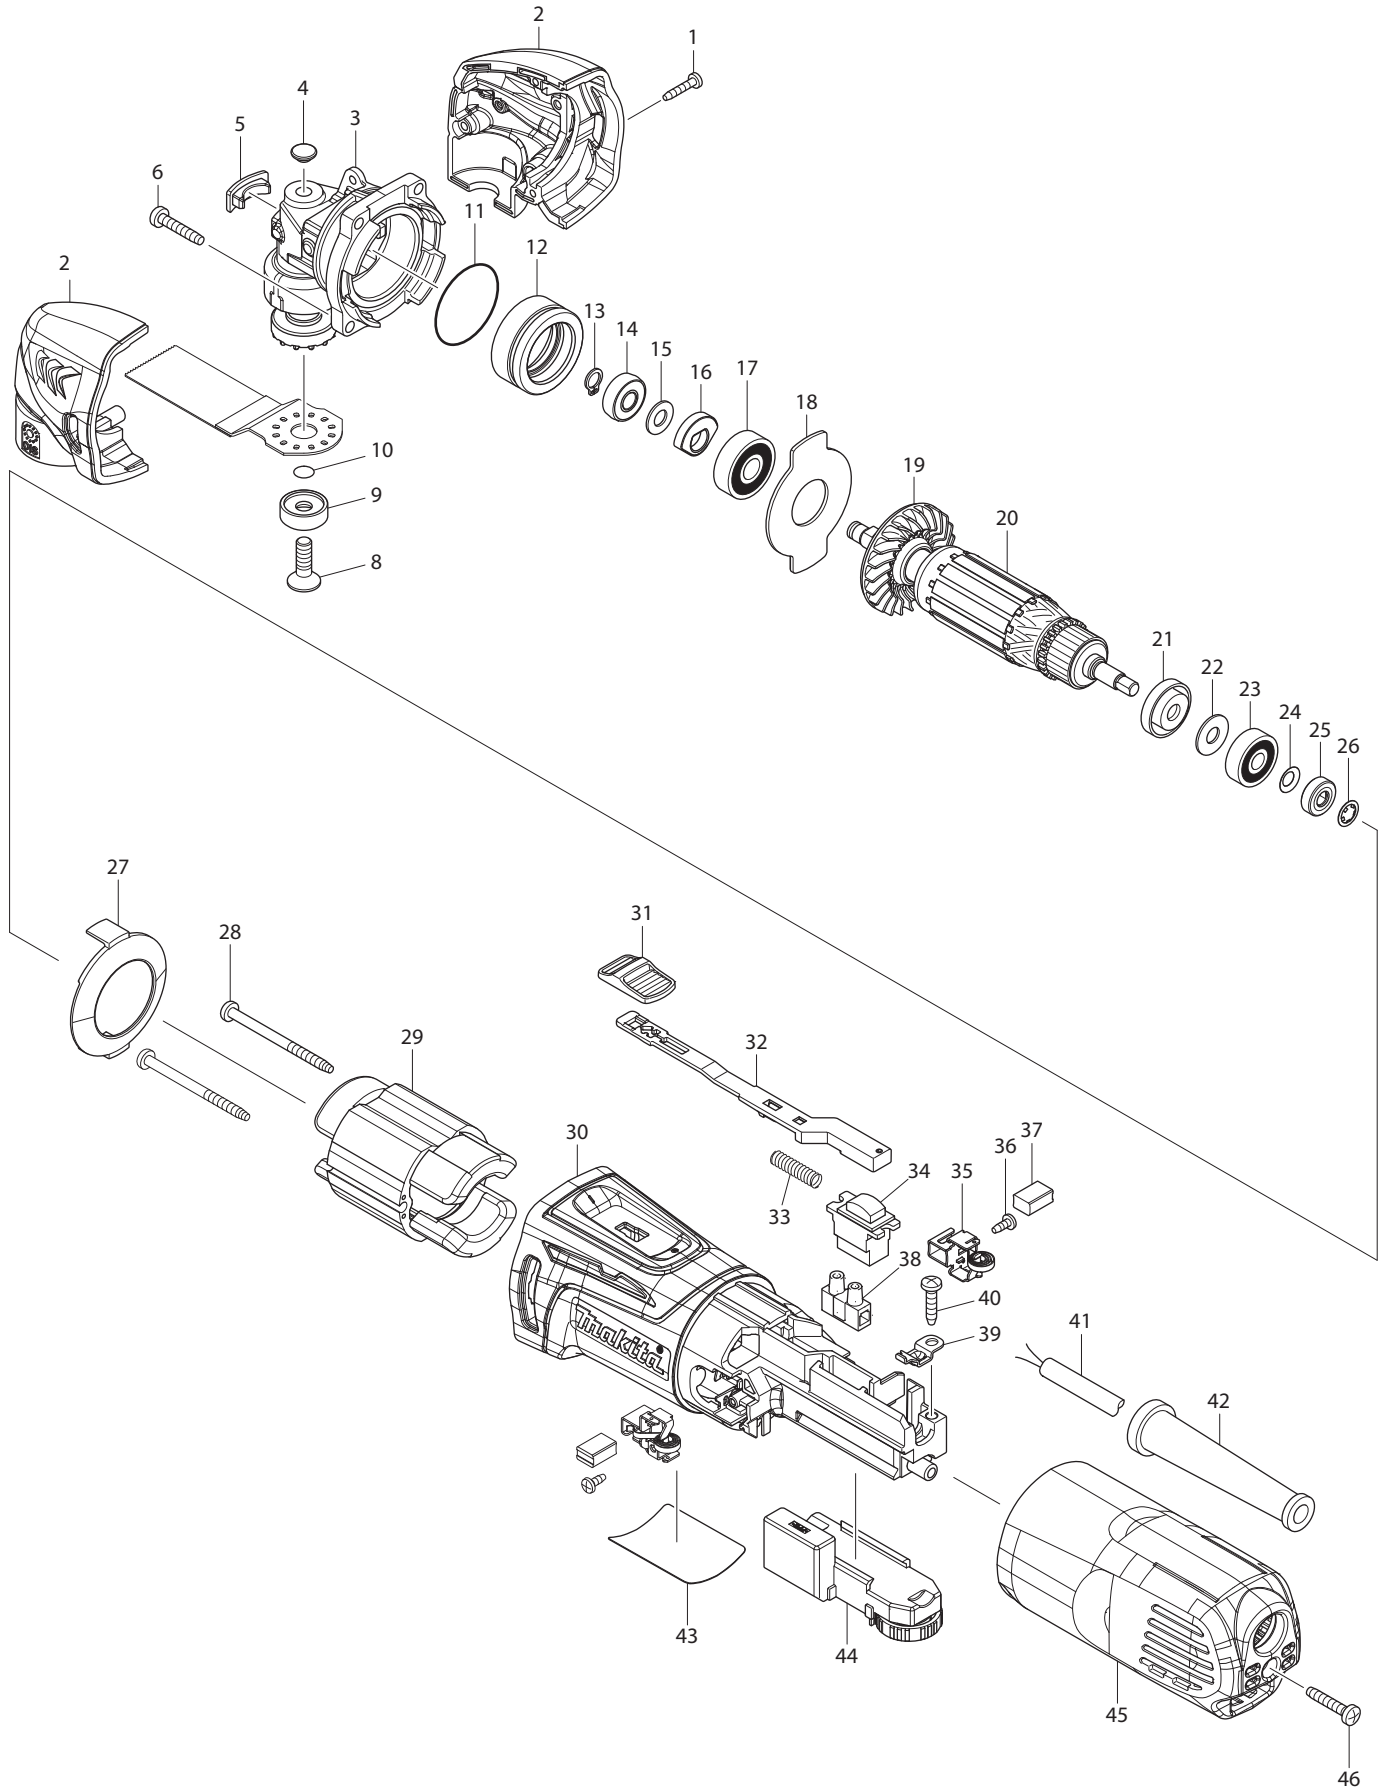

04 - 2012
TM3000CX1
MULTI-TOOL W/ACCESSORY KIT

Item No.	Type	Sub	Part No.	Description	Qty	Unit
001			266429-2	TAPPING SCREW 3X16	3	PC.
002			187373-9	HEAD COVER SET	1	PC.
003	3		142399-8	CRANK HOUSING COMPLETE	1	PC.
004			424511-5	CRANK HOUSING CAP B	1	PC.
005			424510-7	CRANK HOUSING CAP A	1	PC.
006			266424-2	TAPPING SCREW 4X20	4	PC.
008	2		265674-6	* HEX. BOLT M6X14	1	PC.
009	1		224455-7	* OUTER FLANGE 22 - No longer used with Type 2	1	PC.
011			213479-8	O RING 33	1	PC.
012			326199-6	BEARING BOX	1	PC.
013			961003-8	RETAINING RING S-7	1	PC.
014			211392-4	SPHERE BEARING 706	1	PC.
015			253133-2	FLAT WASHER 7	1	PC.
016			313245-4	BALANCER	1	PC.
017	1		211092-6	BALL BEARING 629DDW	1	PC.
	2		210194-5	BALL BEARING 629DDW	1	PC.
018			285857-2	BEARING RETAINNER	1	PC.
019			240140-4	FAN 46	1	PC.
020			517681-8	ARMATURE ASSEMBLY 115V	1	PC.
		INC.		Item No. 19,21-26		PC.
021			681636-0	INSULATION WASHER	1	PC.
022			267426-1	FLAT WASHER 7	1	PC.
023	1		210023-2	BALL BEARING 627DDW	1	PC.
	2		210193-7	BALL BEARING 627DDW	1	PC.
024			267756-0	WAVE WASHER 6	1	PC.
025	2		688117-5	MAGNET SLEEVE	1	PC.
026			259039-2	SELF LOCK 6	1	PC.
027			453828-9	BAFFLE PLATE	1	PC.
028			266415-3	TAPPING SCREW 4X55	2	PC.
029			623556-2	FIELD 115V	1	PC.
030			453823-9	MOTOR HOUSING	1	PC.
031			453761-5	SWITCH KNOB	1	PC.
032			453825-5	SWITCH LEVER	1	PC.
033			234263-8	COMPRESSION SPRING 5	1	PC.
034			651609-7	SWITCH SS106A-7-1	1	PC.
035			643839-4	BRUSH HOLDER 6X9	2	PC.
036			266492-5	TAPPING SCREW 3X8	2	PC.
037			195025-8	CARBON BRUSH CB-458 2PCS/SET W/ORIGIN	1	SET
038			654532-5	TERMINAL BLOCK 1P	1	PC.
039			687681-3	STRAIN RELIEF	1	PC.
040			266326-2	TAPPING SCREW 4X18	1	PC.
041			664891-9	CORD WITH PLUG 2P-18-2.5M SJ	1	PC.
042			682569-2	CORD GUARD 8-85	1	PC.
043			897303-9	NAME PLATE F/TM3000C	1	PC.
044			620147-0	CONTROLLER	1	PC.
045			453824-7	REAR COVER	1	PC.
046			266424-2	TAPPING SCREW 4X20	1	PC.
C01			873404-7	CARTON FOR TM3000CX1	1	PC.