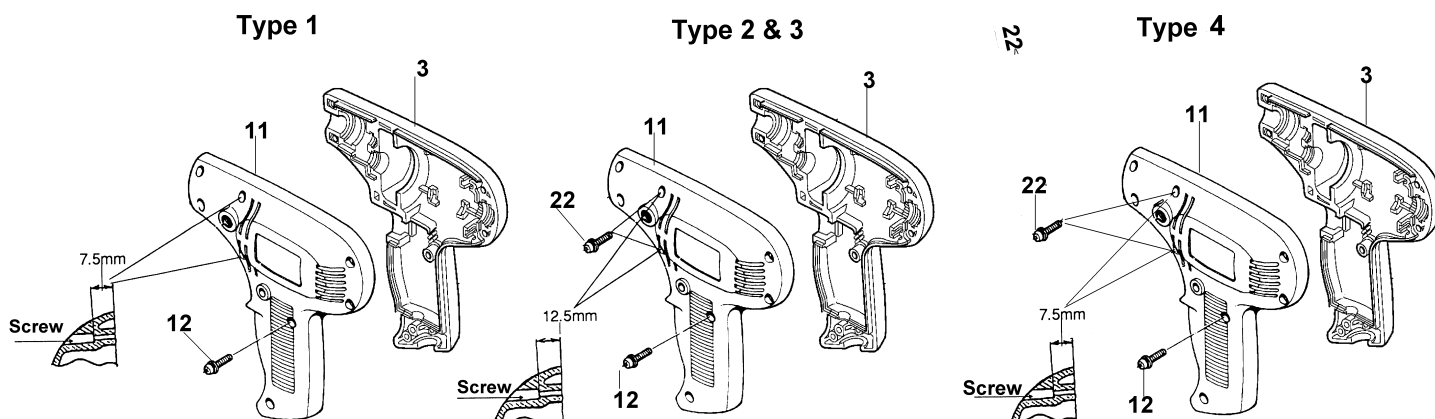

6" DISC SANDER

Model GV6000 (MJ)

Item No.	Part No.	No. Used	Description	Item No.	Part No.	No. Used	Description
1	153119-5	1	Gear Complete	20	953106-2	2	Rivet 0-5
2	214004-8	1	Plane Bearing 6	21	410047-0	1	Hex Wrench Holder
3	*	1	Housing (R)	22	*	2	P.H. Screw M4X25 (Type 2)
4	211033-2	1	Ball Bearing 608LB	50	253951-8	1	Countersunk Washer 10
5	241803-5	1	Fan 58	51	265812-0	1	Hex Socket Head Screw M8x20
6	615116-4	1	Armature Assy (Includes Items 4, 5 & 9)	100	652008-6	4	P.H. Screw M3.5x7
7	191956-9	2	Carbon Brush CB-75 (2pcs/Set)	101	654037-5	4	Insulated Terminal FV1.25-M3
8	643552-4	2	Brush Holder 5-8	Accessories			
9	211028-5	1	Ball Bearing 627LB	A01	743025-8	1	Plastic Pad (For Regular Abrasive Disc)
10	625101-9	1	Field Assy (With Item 19)	A02	743033-9	1	Pad 147 (For Pressure Sensitive Abrasive Disc)
11	*	1	Housing (L)	A03	-----	1	6" Abrasive Disc (Regular Type) (See Catalogue for Details)
12	911138-5	*	P.H. Screw M4x20	A04	-----	1	6" Sanding Disc (Pressure Sensitive Type) (See Catalogue for Details)
13	651232-8	1	Switch With Lock (4 Terminals) (Old 651225-5)	A05	152491-2	1	Side Handle 36 (Type 3)
14	931102-0	8	Hex Nut M4	A06	783203-8	1	Hex Wrench 5 (For Plastic Pad Screw)
15	911131-9	2	P.H. Screw M4x18 (With Washer)	A07	781017-9	1	Wrench 11 (For Spindle)
16	687002-9	1	Strain Relief				
17	682502-4	1	Cord Guard 8-85				
18	664013-1	1	Cord With Plug 2P-18-2.5				
19	654038-3	2	Insulated Terminal FV1.25-M4				

* SEE SERVICE CHANGES

SERVICE CHANGES

1. Change on Housing (L) & P.H. Screw.

Item No.	Description	Type 1	Type 2	Type 3	Type 4
3	Housing (R)	411605-5 (Orange - No Longer Available)	Longer Available)	411688-5 (Green)	182314-0 (Set)
11	Housing (L)	411604-7 (Orange - No Longer Available)	414824-2 (Orange)	414841-2 (Green)	
12	P.H. Screw M4x20	911138-5			
		8 pieces	6 pieces		
22	P.H. Screw M4x25	-----	911148-2 (M4X25)		911138-5 (M4X20)
		-----	2pcs		
	Serial No.	~ 30400		30401 ~ 91285E	91286E ~

Above parts are completely interchangeable as a set.