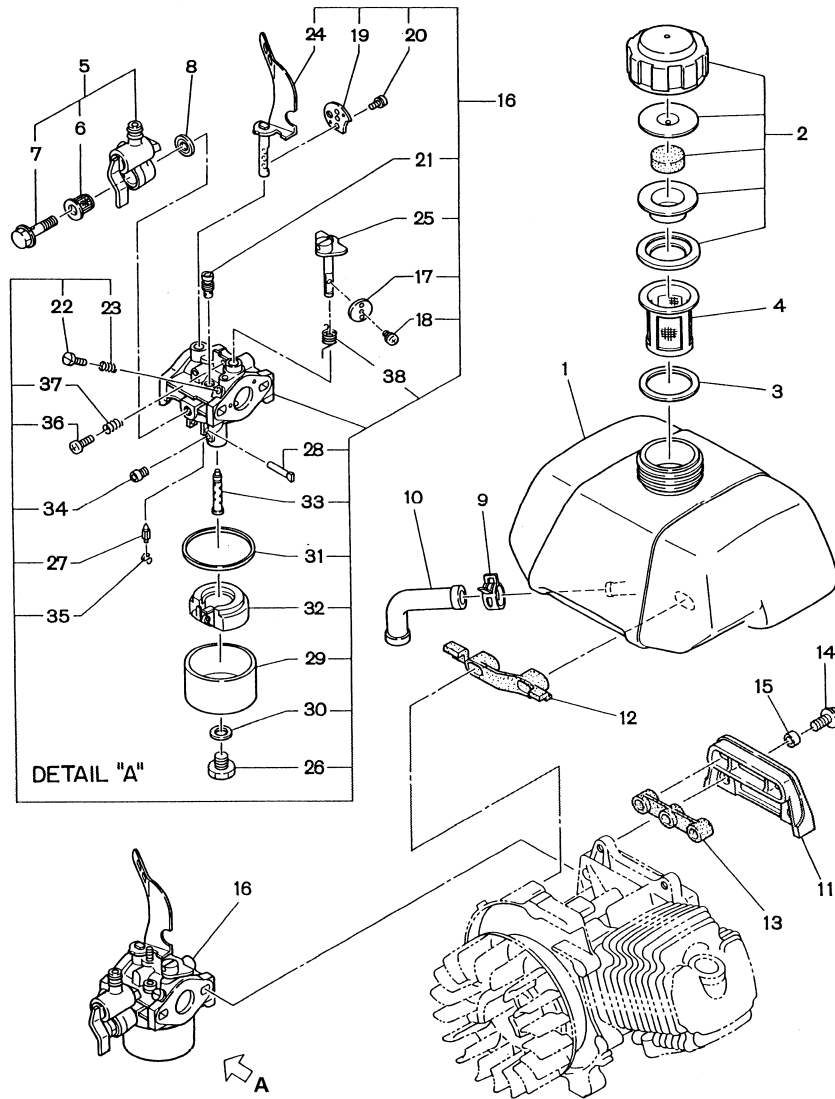

CRANKSHAFT

Item No.	Part No.	No. Used	Description
1	541-20070-00	1	Crankshaft Assy
2	005-32031-01	1	Woodruff Key
3	020-00699-20	1	Washer
4	001-67061-60	1	Bolt
5	EY003-20060-00	1	Spring Washer
6	056-50999-90	2	Clip
7	541-25003-00	1	Piston Pin
8	541-25008-00	1	Piston
9	540-25006-00	2	Piston Ring

RECOIL STARTER

Item No.	Part No.	No. Used	Description	Item No.	Part No.	No. Used	Description
12	023-00698-20	2	Spacer	11	524-50010-10	1	Set Screw M5
1	541-50380-00	1	Recoil Starter Assy (Includes Items 2, 3, 5 - 11, & A01)	12	011-90598-10	1	Socket Head Bolt
2	541-50010-30	1	Spiral Spring	13	011-90597-90	1	Socket Head Bolt M5x22
3	541-50010-10	1	Reel	14	003-10050-00	1	Washer
5	530-50021-10	1	Starter Knob	15	540-95032-00	1	Label
6	541-50010-20	1	Ratchet	16	541-55053-00	1	Cover
7	541-50010-50	1	Friction Spring	17	621-85015-00	1	Screw
8	541-50012-20	1	Thrust Washer	19	541-65036-00	1	Damper
9	541-50010-60	1	Washer				
10	541-50010-40	1	Ratchet Guide				
				Accessories			

FUEL, LUBRICANT

Item	Part	No.	No.	No.	Used	Description
A01	541-50011-40	1	18	EY237-62451-08	1	Screw
1	541-65012-00	1	19	230-62527-08	1	Choke Valve
2	510-60130-01	1	20	EY237-62451-08	2	Screw
3	551-65005-01	1	21	209-62421-08	1	Pilot Jet
4	064-12799-90	1	22	213-62390-08	1	Adjuster
5	541-60100-00	1	23	EY209-62445-08	1	Spring
6	541-65022-00	1	24	541-60021-40	1	Choke Shaft Assy
7	541-65021-00	1	25	541-60021-30	1	Throttle Shaft Assy
8	690-45005-00	1	26	EY129-62351-08	1	Bolt
9	056-11399-82	1	27	541-60023-10	1	Needle Assy
10	541-65002-00	1	28	EY214-62515-08	1	Pin
11	541-65003-00	1	29	230-62550-08	1	Float Chamber Body
12	541-65035-00	1	30	209-62345-08	1	Insert Washer
13	541-65011-00	1	31	230-62540-08	1	Packing
14	001-17051-40	2	32	541-60022-10	1	Float Assy
15	023-00599-90	2	33	541-60022-20	1	Main Nozzle
16	541-60020-01	1	34	128-62400-08	1	Main Jet
			35	230-62454-08	1	Clip
			36	EY209-62352-08	1	Screw
17	230-62537-08	1	37	EY209-62445-08	1	Spring