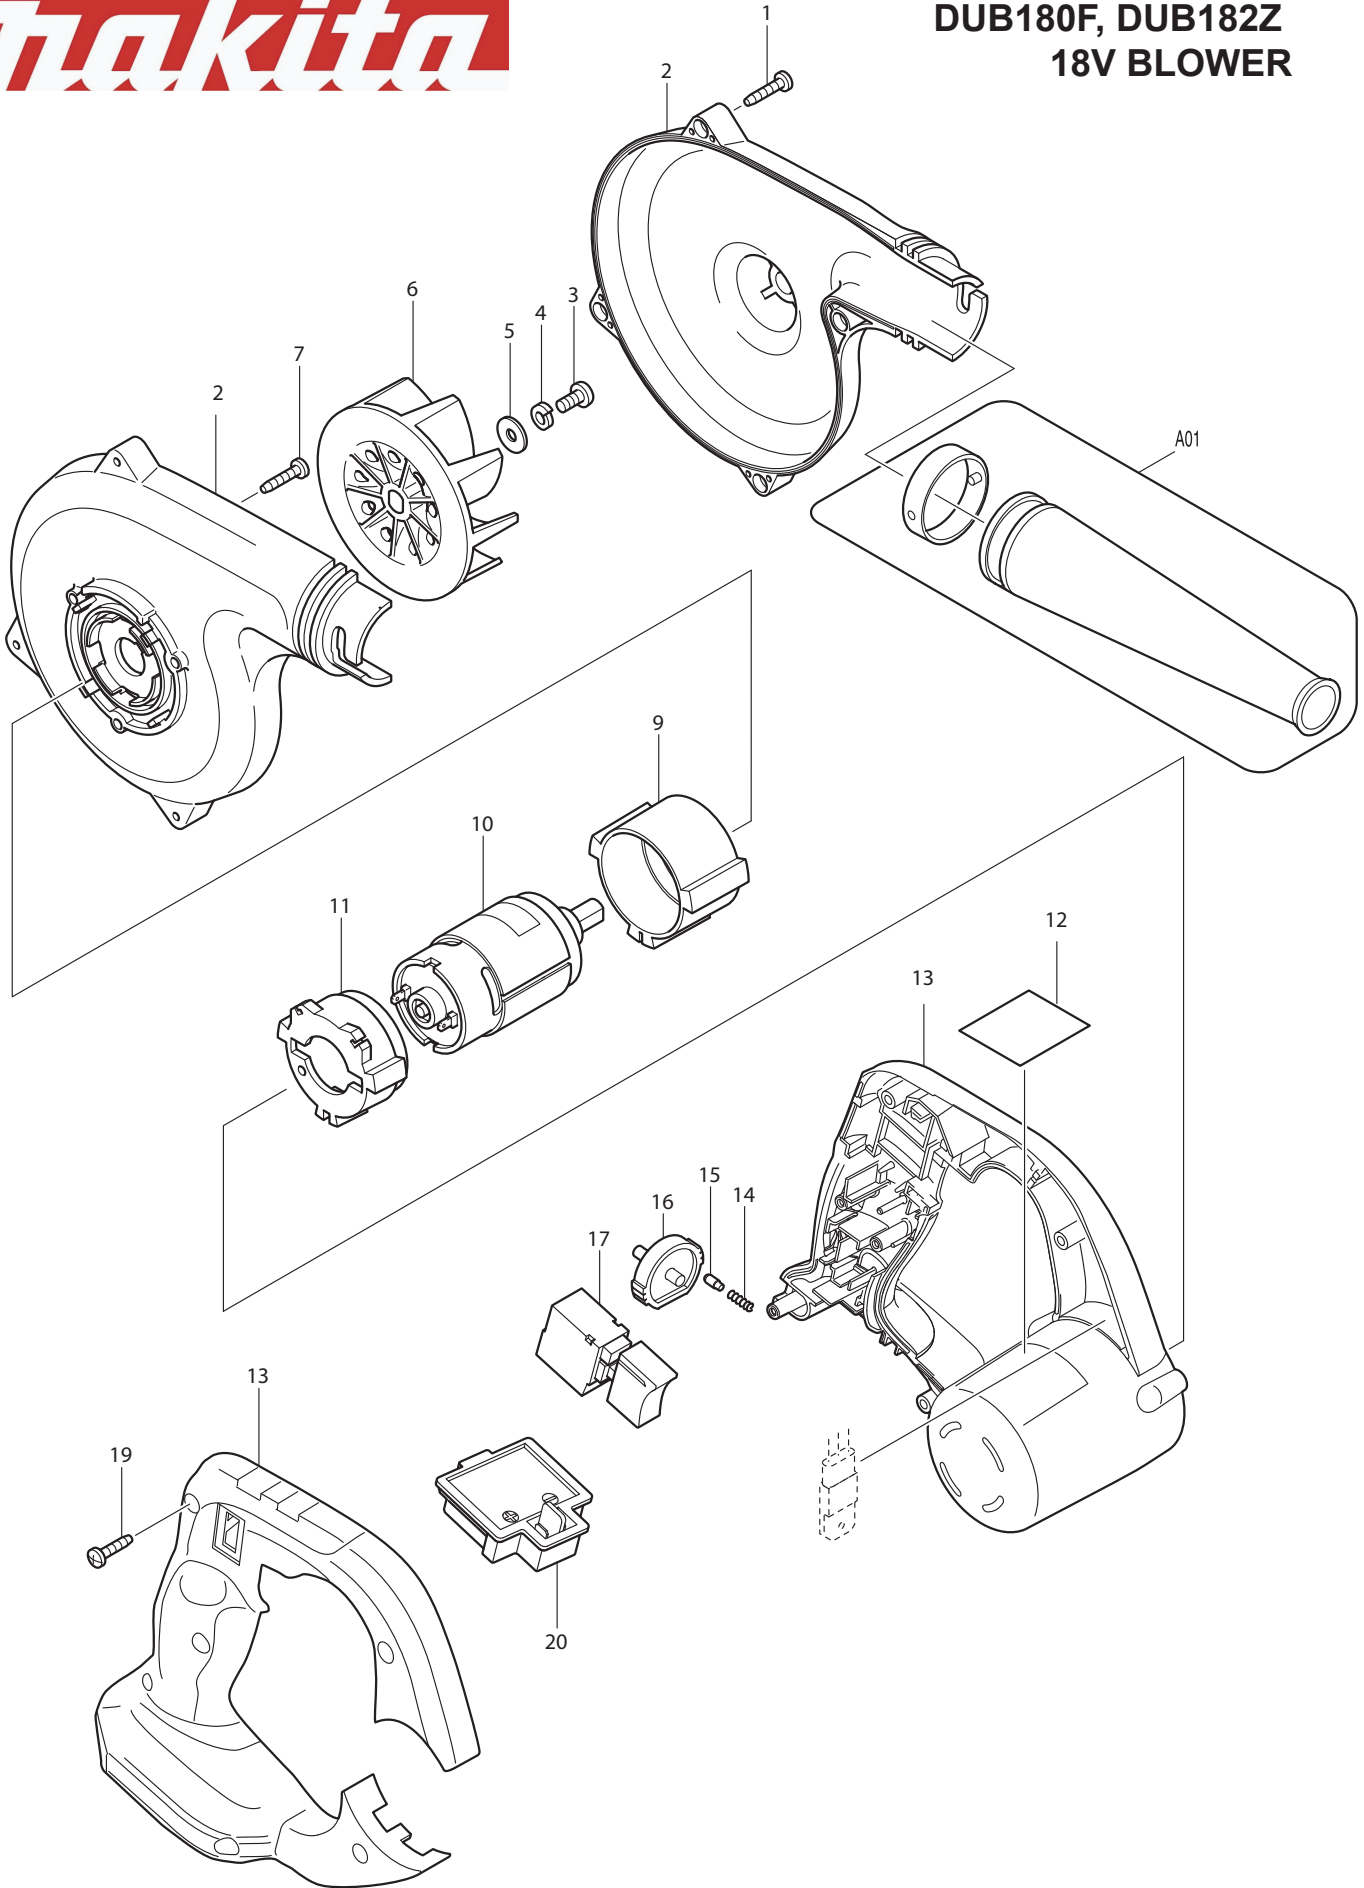

05 - 2014
DUB180F, DUB182Z
18V BLOWER

Item No	Type	Part No	Descri	Qty
1		KW00000210	TAPPING SCREW 4X18	4 PC.
2		TP00000112	FAN HOUSING SET(AS-890FHL-MK-R)	1 SET
3		KW00000220	PAN HEAD SCREW M5X8	1 PC.
4		KW00000160	SPRING WASHER M5	1 PC.
5		KW00000170	FLAT WASHER 5	1 PC.
6		KW00000100	FAN AP-10302	1 PC.
7		KW00000210	TAPPING SCREW 4X18	3 PC.
9		KW00000150	MOTOR RUBBER RING A	1 PC.
10		TP00000113	MOTOR (AS-890-MS18-R)	1 PC.
11		TP00000083	MOTOR RUBBER RING B	1 PC.
13		TP00000211	MOTOR HOUSING SET	1 SET
14		TP00000084	SPRING	1 PC.
15		TP00000085	PIN	1 PC.
16		TP00000212	DIAL	1 PC.
17		TP00000208	SWITCH AS-890SW01A-MK-R	1 PC.
19		KW00000210	TAPPING SCREW 4X18	6 PC.
20		GM00001116	BATTERY HOLDER (C2004185006)	1 PC.
C01		TP00000215	CARTON F/DUB182Z	1 PC.

ACCESSORIES

- See Catalogue or visit www.makita.ca for more optional accessories -

A01		132025-7	NOZZLE ASS'Y 220MM	1 PC.
	INC.	414145-2	JOINT	1 PC.
A02		122814-8	DUST BAG	1 PC.
	INC.	410602-8	FASTENER	1 PC.
A03		134182-7A	NOZZLE ASS'Y (LONG) 430MM	1 PC.
	INC.	414145-2	JOINT	1 PC.
A04		191750-9	FLEXIBLE HOSE SET	1 SET
	INC.	411891-8	CORNER NOZZLE	1 PC.
	INC.	412040-0	STRAIGHT PIPE	1 PC.
	INC.	410208-2	FLEXIBLE HOSE	1 PC.
	INC.	410872-9	JOINT	1 PC.
A05		192236-6	ANCHOR NOZZLE	1 PC.
A06		TP00000199	LONG NOZZLE ASSY W/CURVED END	1 PC.
A07		-----	18V LI-ION BATTERY	
A08		-----	BATTERY CHARGER	
A09		-----	LI-ION BATTERY ACCESSORIES	