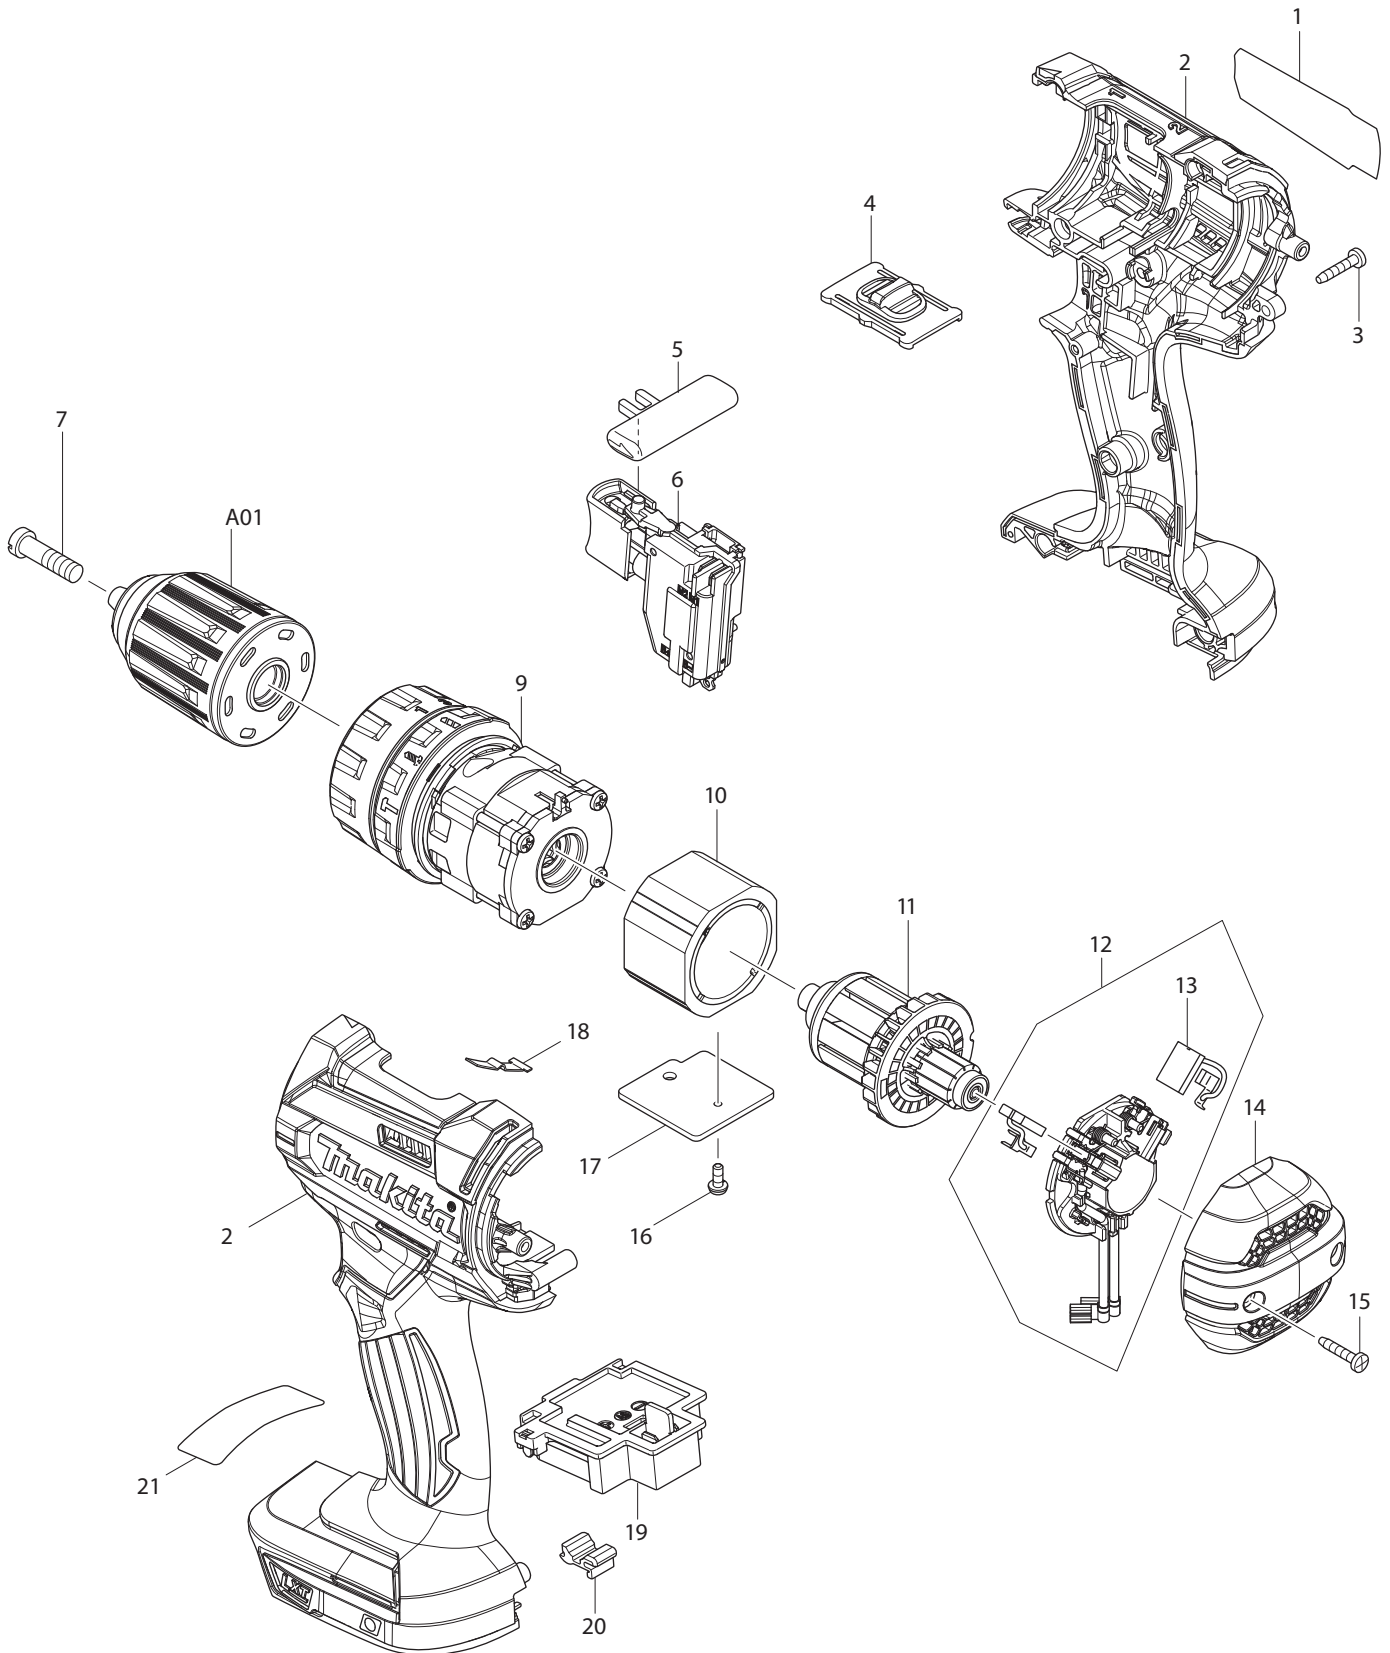

07 - 2015
DHP482RFE / DHP482SYE / DHP482Z
18V LXT 1/2" Hammer Driver Drill

Item No.	Type	Sub	Part No.	Description	Qty	Unit
1			851E32-8	DHP482 NAME PLATE	1	PC.
2			183B65-0	HOUSING SET	1	PC.
		INC.	263005-3	RUBBER PIN 6	2	PC.
3			266429-2	TAPPING SCREW 3X16	9	PC.
4			123442-2	SPEED CHANGE LEVER ASSEMBLY	1	PC.
		INC.	233438-6	COMPRESSION SPRING 4	2	PC.
5			419041-9	F/R CHANGE LEVER	1	PC.
6			650753-7	SWITCH	1	PC.
		INC.	620444-4	LED CIRCUIT	1	PC.
7			251468-5	- FLAT HEAD SCREW M6X22	1	PC.
9			123443-0	GEAR ASSEMBLY	1	PC.
10	2		632J70-7	YOKE UNIT	1	PC.
11			619380-9	ARMATURE	1	PC.
12			632F22-4	BRUSH HOLDER COMPLETE	1	PC.
		INC.		Item No. 13		
13			195021-6	CARBON BRUSH CB-440 2PC/SET W/ORIGIN	1	SET
14			456099-7	REAR COVER	1	PC.
15			266429-2	TAPPING SCREW 3X16	2	PC.
16	2		652066-2	+PAN HEAD SCREW M3X9 W/WASHER	1	PC.
17			689070-8	HEAT SINK	1	PC.
18			232182-2	LEAF SPRING	1	PC.
19			644808-8	TERMINAL	1	PC.
20			424476-1	CUSHION	1	PC.
21			806Y20-0	CAUTION LABEL	1	PC.
C01			878182-4	CARTON	1	PC.
100			251314-2	+ SCREW M4X12 F/HOOK (Item No. A02)	1	PC.

ACCESSORIES

- Visit www.makita.ca for more accessories information -

A01			766027-7	1/2" KEYLESS DRILL CHUCK	1	PC.
A02			346449-3	HOOK	1	PC.
A03			784637-8	+ - BIT 2-45	1	PC.
A04			452947-8	BIT HOLDER	1	PC.
A05			---	LI-ION BATTERY ACCESSORIES		
A06			---	BATTERY CHARGER		
A07			---	18V LI-ION BATTERY		
A08			824812-5	PLASTIC CARRYING CASE	1	PC.