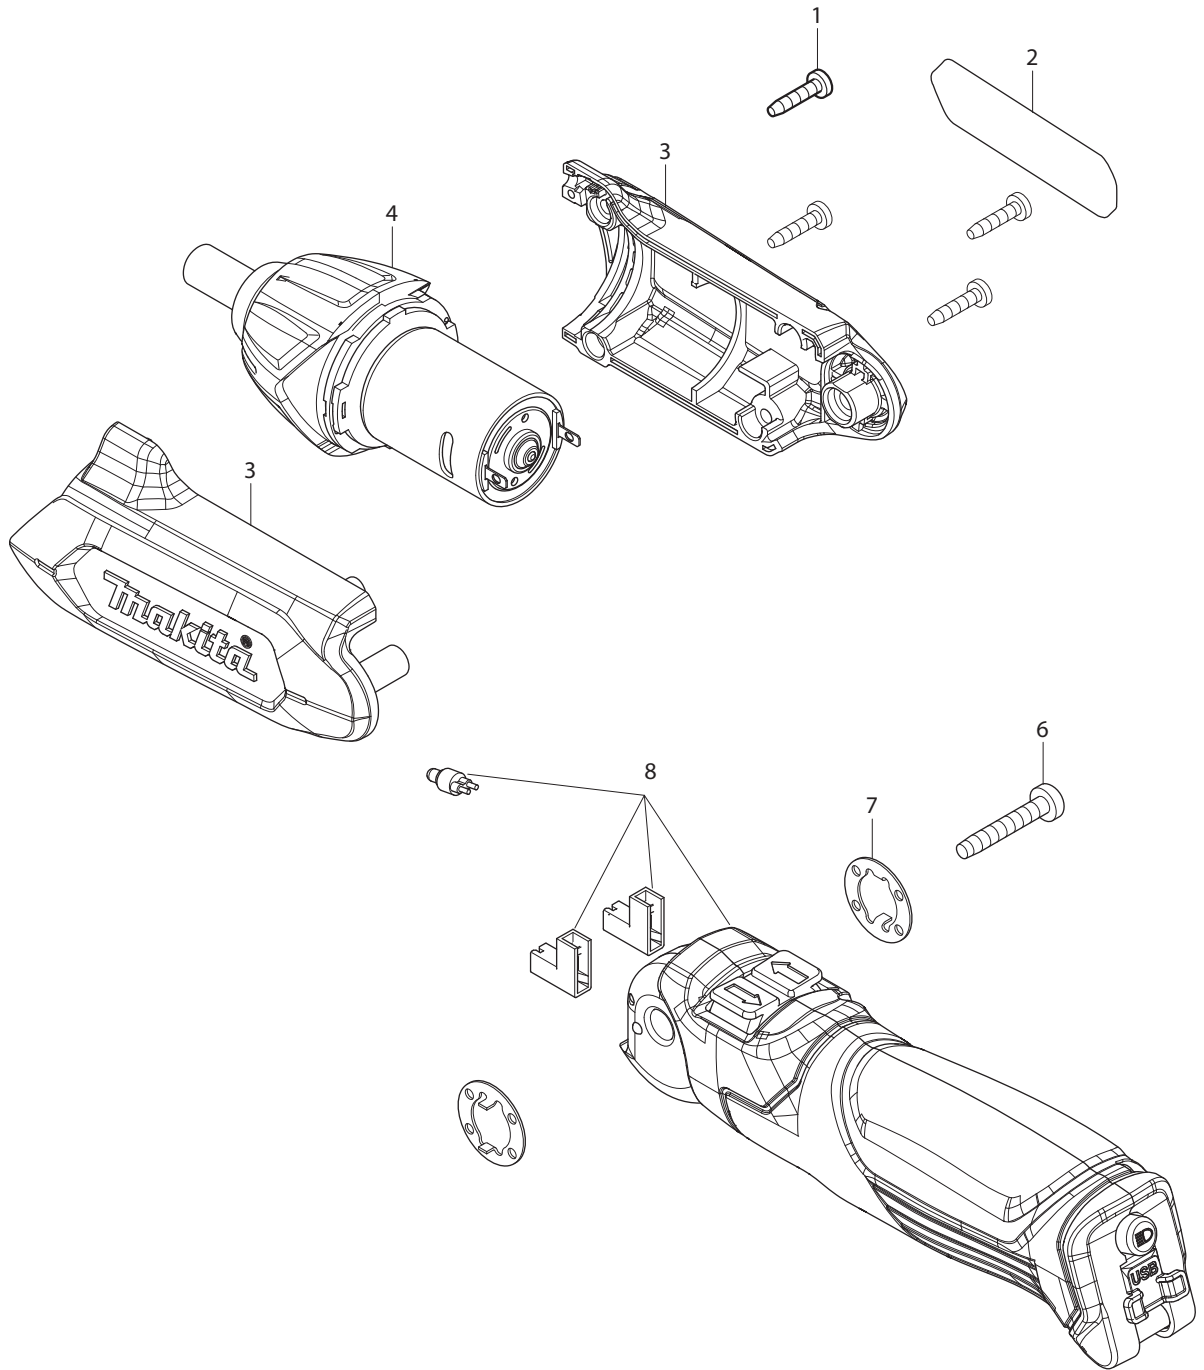

12 - 2016
DF001DW
4.8V Screw Driver

Item No	Type	Part No	Description	Qty	Unit
001		266404-8	TAPPING SCREW BIND M3X14	4	PC.
002		852X12-1	NAME PLATE F/DF001D	1	PC.
003		183F38-7	MOTOR HOUSING SET	1	SET
004		123911-3	GEAR ASSY	1	PC.
	INC.	265172-0	+PAN HEAD SCREW M2.6X6	2	PC.
006		266374-1	TAPPING SCREW M4X25	1	PC.
007		267803-7	LOCK WASHER	2	PC.
008		620693-3	CONTROLLER ASSEMBLY	1	PC.
E01		812C78-7	CAUTION LABEL	1	PC.