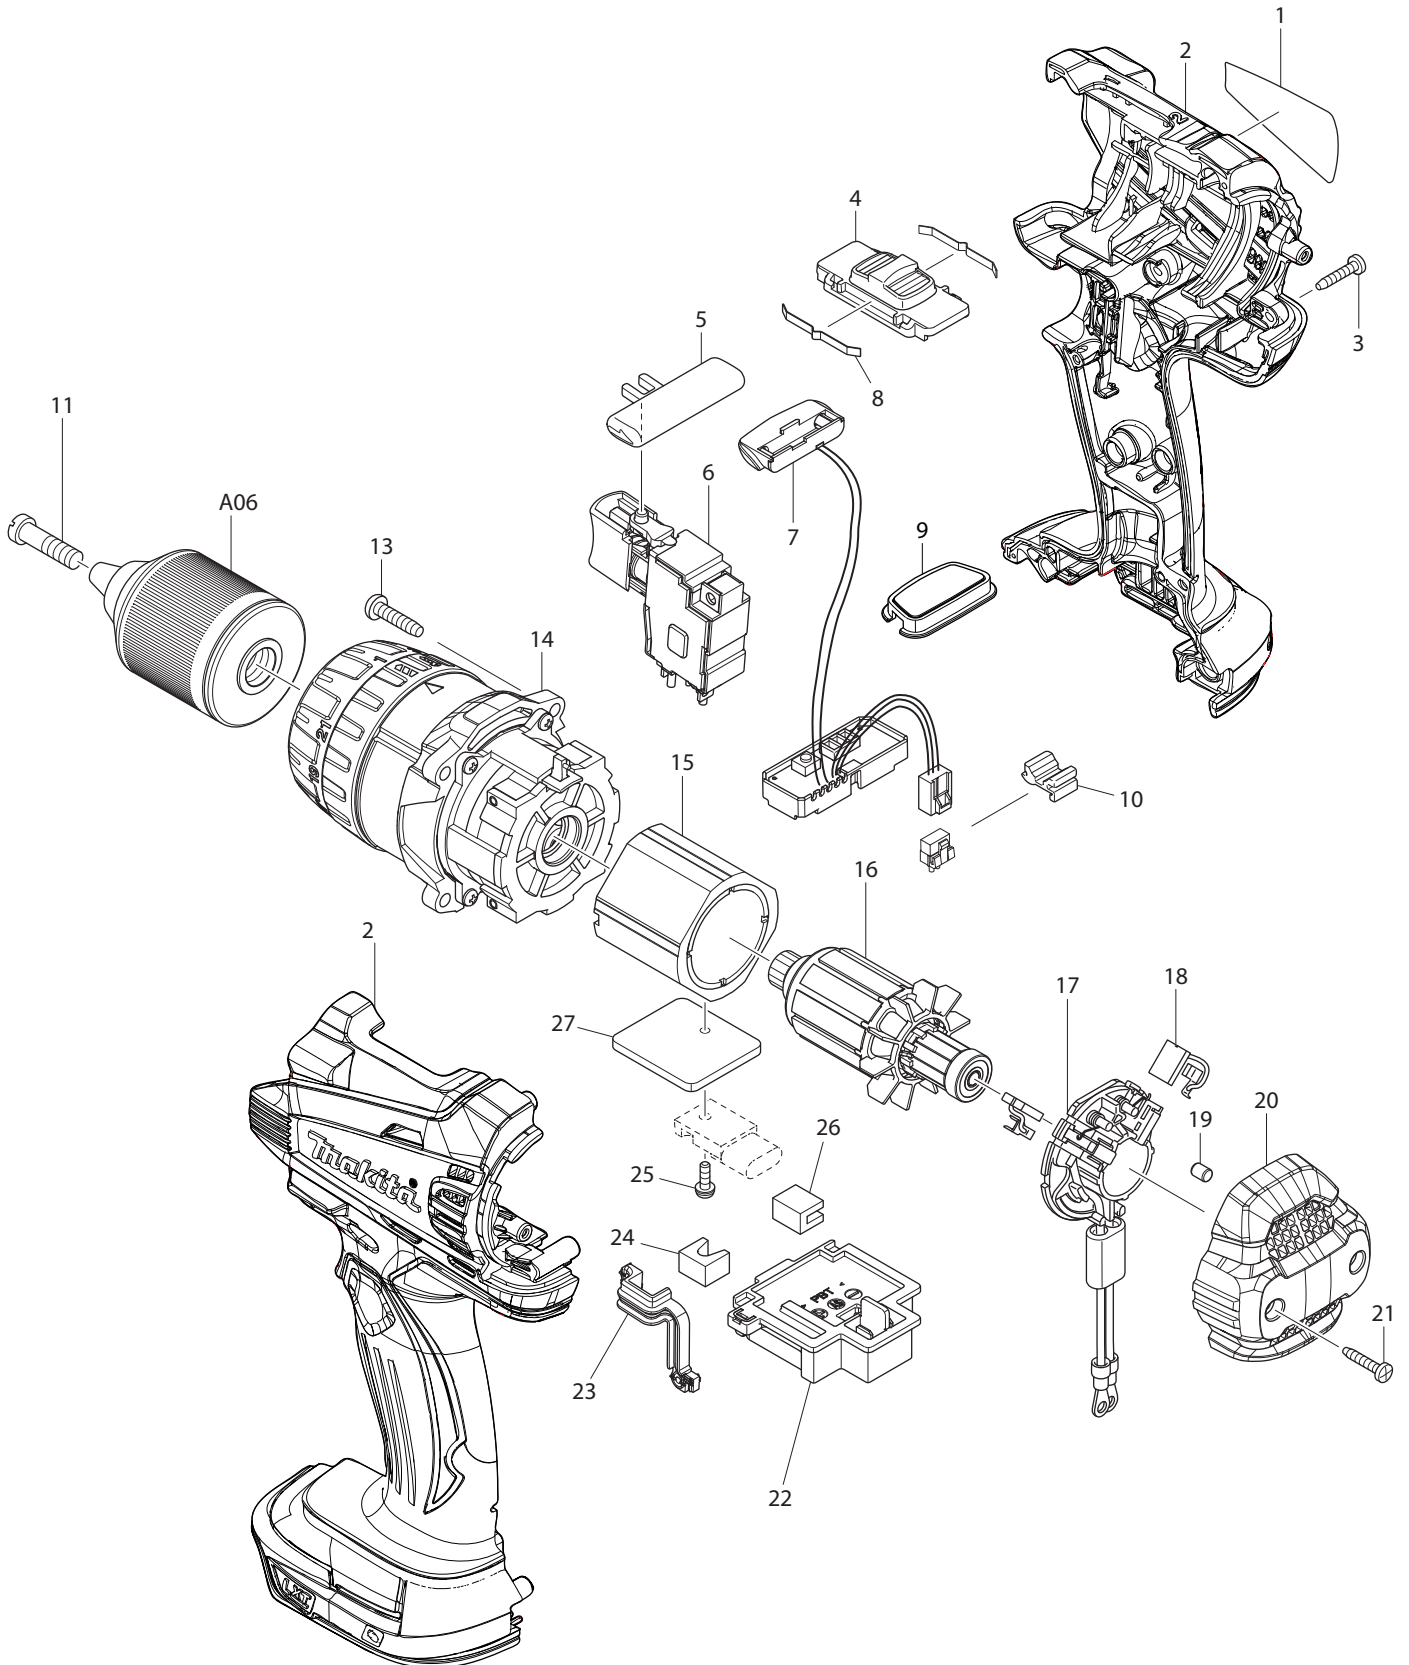

11 - 2013
DDF458F, DDF458RFE, DDF458Z
18V 1/2" DRIVER DRILL

Item No	Type	Ref	Part No	Description	Qty	Unit
001			814Y91-3	NAME PLATE F/DDF458	1	PC.
002			187430-3	HOUSING SET	1	SET
		INC.	263005-3	RUBBER PIN 6	2	PC.
		INC.	252126-6	HEX. LOCKING NUT M4-7	2	PC.
003			266130-9	TAPPING SCREW BIND PT 3X16	7	PC.
004			126100-9	SPEED CHANGE LEVER ASSEMBLY	1	PC.
		INC.	233438-6	COMPRESSION SPRING 4	2	PC.
005			419250-0	F/R CHANGE LEVER	1	PC.
006	2		650724-4	SWITCH TG573FSB-3	1	PC.
007			620138-1	LIGHT CIRCUITF/DDF458	1	PC.
008			232220-0	LEAF SPRING	2	PC.
009			140963-9	SWITCH PLATE COMPLETE	1	PC.
010			424476-1	CUSHION	1	PC.
011			251468-5	- FLAT HEAD SCREW M6X22	1	PC.
013	2		266326-2	TAPPING SCREW 4X18	4	PC.
014			126098-0	GEAR ASSEMBLY	1	PC.
015			638989-8	YOKE UNIT	1	PC.
016	1		619301-1	ARMATURE	1	PC.
	2		619496-0	ARMATURE	1	PC.
017	2		632K62-2	BRUSH HOLDER COMPLETE	1	PC.
018			195021-6	CARBON BRUSH CB-440 2PC/SET W/ ORIGIN	1	SET
019			263032-0	RUBBER PIN 4	2	PC.
020			453394-6	REAR COVER	1	PC.
021			266130-9	TAPPING SCREW BIND PT 3X16	2	PC.
022			644808-8	TERMINAL	1	PC.
023			424430-5	SEAL	1	PC.
024			423422-1	SPONGE A	1	PC.
025			911013-5	PAN HEAD SCREW M3X10	1	PC.
026			423423-9	SPONGE B	1	PC.
027			689176-2	HEAT SINK	1	PC.
100			251314-2	+ SCREW M4X12 F/HOOK	2	PC.
C01			873146-3	CARTON F/DDF458Z	1	PC.
D01			652045-0	+PAN HEAD SCREW M3.5X5	2	PC.
E01			802J50-9	CAUTION LABEL	1	PC.
ACCESSORIES			- See Catalogue or visit www.makita.ca for more accessories -			
A01			126130-0	GRIP ASSEMBLY	1	PC.
		INC.	154935-8	GRIP 36 COMPLETE	1	PC.
		INC.	266750-9	SQUARE BOLT M8X100	1	PC.
		INC.	346566-9	GRIP SPRING 60	1	PC.
		INC.	453584-1	GRIP BASE 60	1	PC.
A03			346449-3	HOOK,COMPACT,F/14.4V,18V BATTERY	1	PC.
A04			452947-8	BIT HOLDER	1	PC.
A05			784637-8	SQUARE DOUBLE ENDED BIT 2-45	2	PC.
A06	2		763248-2	1/2" KEYLESS DRILL CHUCK 13	1	PC.
A07			-----	18V LI-ION BATTERY		
A08			-----	BATTERY CHARGER		
A09			-----	LI-ION BATTERY ACCESSORIES		
A10			821532-2	PLASTIC CARRYING CASE	1	PC.
		INC.	163455-1	LATCH	2	PC.