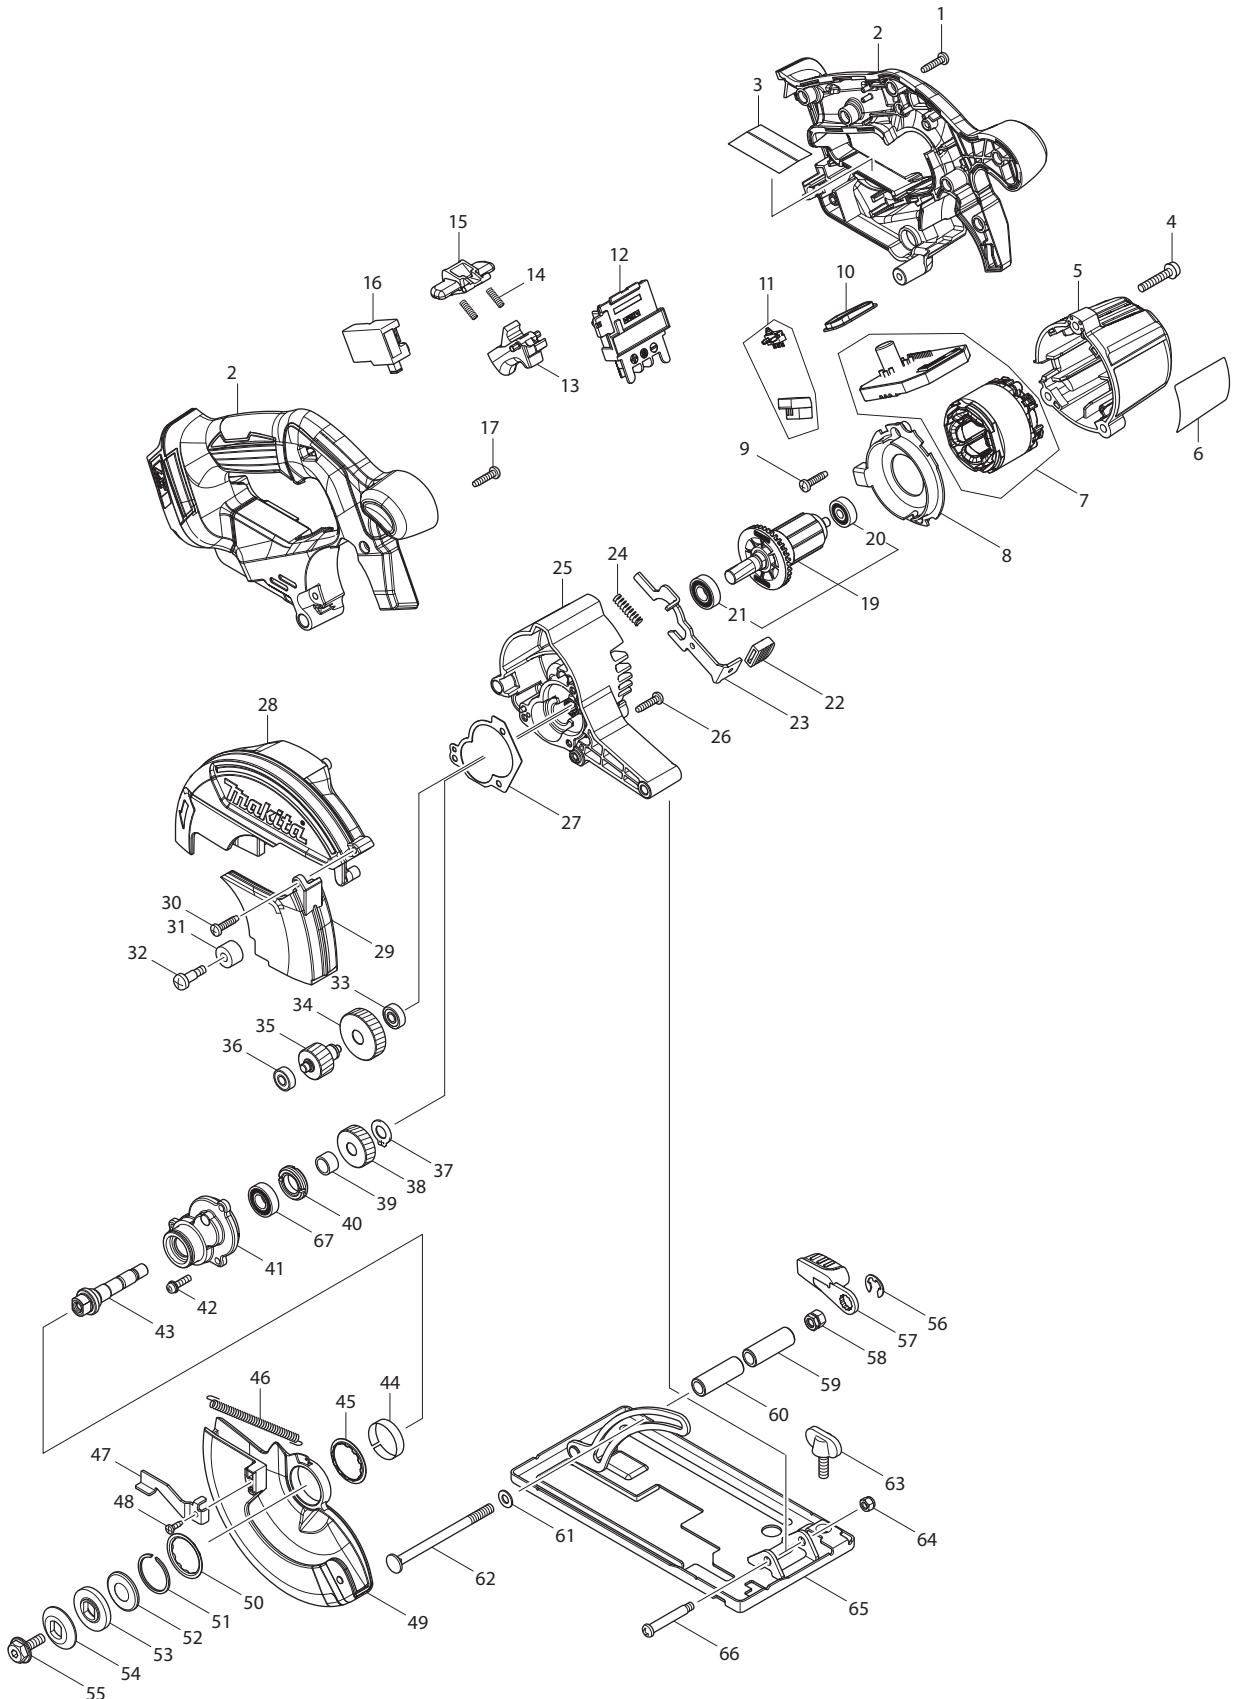

05 - 2015

DCS551Z

18V BL 5-7/8" METAL CUTTING SAW

Item No.	Type	Sub	Part No.	Description	Qty	Unit
1			265995-6	TAPPING SCREW 4X18	8	PC.
2			183B24-4	HANDLE SET	1	SET
		INC.	263005-3	RUBBER PIN 6	2	PC.
3			806P36-1	CAUTION LABEL	1	PC.
4			911253-5	PAN HEAD SCREW M5X30	3	PC.
5			455900-3	MOTOR HOUSING	1	PC.
6			850X99-7	NAME PLATE F/DCS551	1	PC.
7			632E36-7	STATOR UNIT	1	PC.
8			455897-6	BAFFLE PLATE	1	PC.
9			265995-6	TAPPING SCREW 4X18	2	PC.
10			142948-1	INDICATION PLATE COMPLETE	1	PC.
11			632E44-8	SWITCH UNIT	1	PC.
12			643899-6	TERMINAL	1	PC.
13			455480-9	SWITCH LEVER	1	PC.
14			231469-9	COMPRESSION SPRING 4	2	PC.
15			419664-3	LOCK OFF LEVER	1	PC.
16			650734-1	SWITCH TG73BDS-2	1	PC.
17			265995-6	TAPPING SCREW 4X18	2	PC.
19			519365-4	ROTOR ASS'Y	1	PC.
		INC.		Item No. 20,21		
20			210022-4	BALL BEARING 626DDW	1	PC.
21			210069-8	BALL BEARING 6900DDW	1	PC.
22			286275-7	CAP	1	PC.
23			346885-3	SHAFT LOCK	1	PC.
24			233117-6	COMPRESSION SPRING 6	1	PC.
25			143229-6	GEAR HOUSING COMPLETE	1	PC.
		INC.	213961-7	O RING 22	1	PC.
26			265995-6	TAPPING SCREW 4X18	2	PC.
27			424715-9	GASKET	1	PC.
28			455899-2	BLADE CASE	1	PC.
29			455898-4	BLADE COVER	1	PC.
30			265995-6	TAPPING SCREW 4X18	1	PC.
31			262511-5	RUBBER SLEEVE 6	1	PC.
32			265115-2	+ PAN HEAD SCREW M5	1	PC.
33			210065-6	BALL BEARING 625ZZ	1	PC.
34			227809-7	HERICAL GEAR 30	1	PC.
35			227807-1	HERICAL GEAR 17	1	PC.
36			210033-9	BALL BEARING 696ZZ	1	PC.
37			961005-4	RETAINING RING S-9	1	PC.
38			227808-9	HERICAL GEAR 24	1	PC.
39			257728-3	SLEEVE 10	1	PC.
40			285847-5	BEARING RETAINER 14-23	1	PC.
41			143228-8	BEARING BOX COMPLETE	1	PC.
		INC.	263002-9	RUBBER PIN 4	1	PC.
42			911128-8	PAN HEAD SCREW M4X16	3	PC.
43			326540-3	SPINDLE	1	PC.
44			345470-9	THICKNESS RING	1	PC.
45			345739-1	SPACER	1	PC.
46			231792-2	TENSION SPRING 3	1	PC.
47			272285-0	LEVER 48	1	PC.
48			266007-8	TAPPING SCREW BIND PT 3X10	1	PC.
49			143155-9	SAFETY COVER COMPLATE	1	PC.
50			345739-1	SPACER	1	PC.
51			257938-2	RETAINING RING(EXT) WR-26	1	PC.
52			267802-9	CUP WASHER 13	1	PC.
53			224408-6	INNER FLANGE 30	1	PC.
54			224404-4	OUTER FLANGE 30	1	PC.