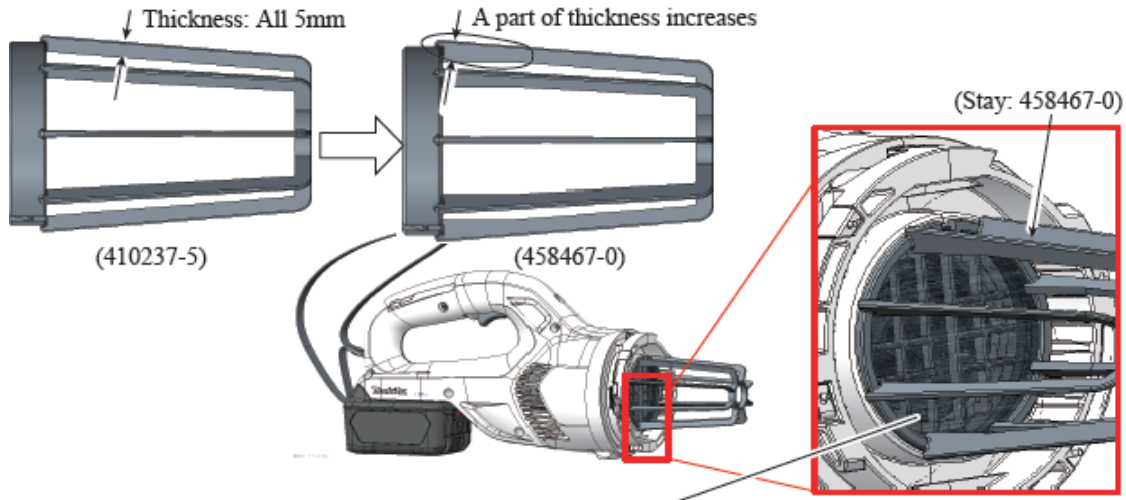

SERVICE CHANGES

1. Wiring Change from July 2016 Production - See T/l# B4546

2. Change of Stay (T/l# C1159)

Item No.	Description	Type 1	Type 2
15	STAY	410237-5	458467-0
24	SPONGE SHEET	---	422268-2

Sponge sheet is added to between the projections of Stay and lattice portion of Housing