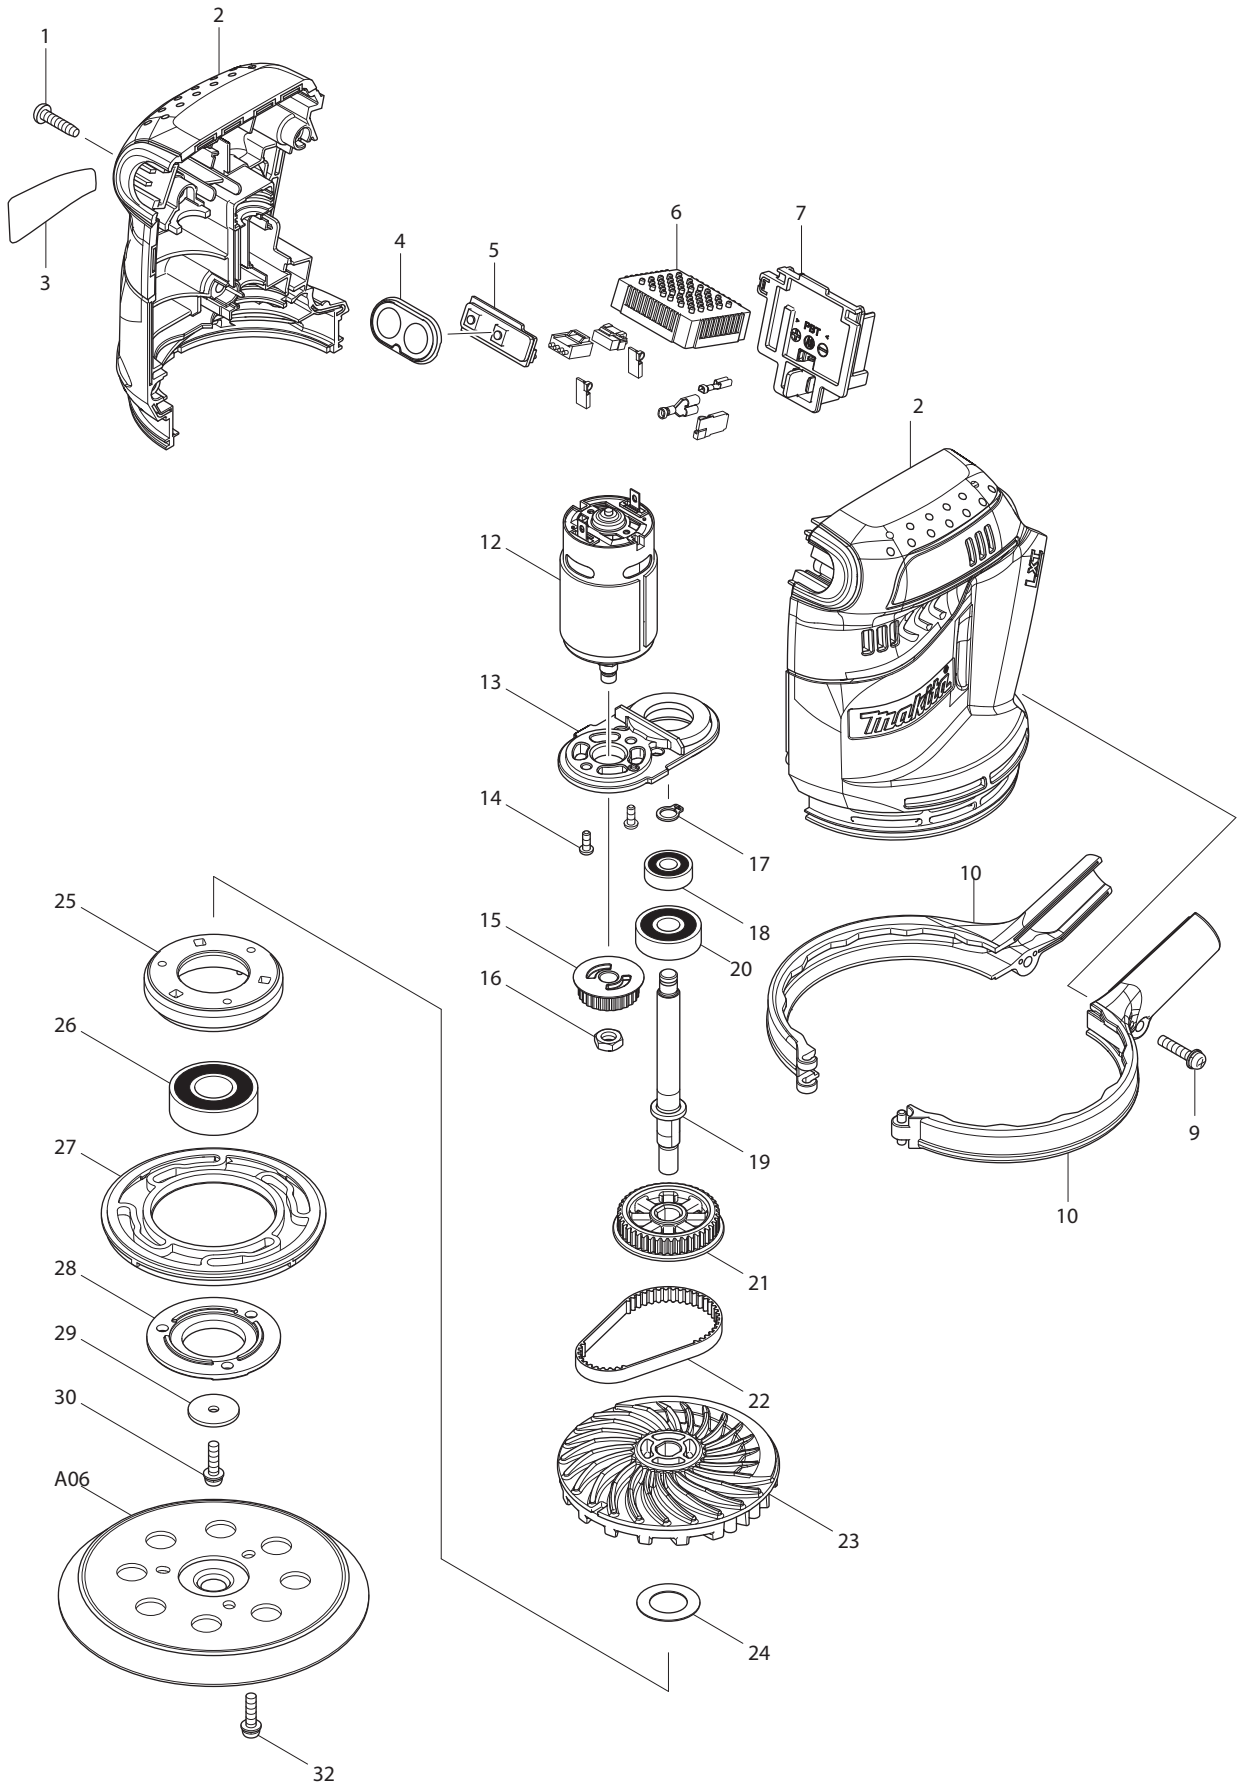

03 - 2014
DBO180Z
18V 5" RANDOM SANDER

Item No	Type	Part No	Description	Qty	Unit
1		265995-6	TAPPING SCREW 4X18	5	PC.
2		187822-6	HOUSING SET	1	SET
2	INC.	263005-3	RUBBER PIN 6	2	PC.
2	INC.	802W97-1	CAUTION LABEL	1	PC.
3		815F52-2	NAME PLATE F/DBO180	1	PC.
4		141419-5	SWITCH PLATE COMPLETE	1	PC.
5		620115-3	SWITCH UNIT	1	PC.
6		638789-6	CONTROLLER UNIT	1	PC.
7		644808-8	TERMINAL	1	PC.
9		911138-5	PAN HEAD SCREW M4X20	1	PC.
10		187360-8	SKIRT SET	1	SET
12		629952-2	DC MOTOR	1	PC.
13		453632-6	MOTOR BRACKET	1	PC.
14		265199-0	+ PAN HEAD SCREW M3X8	2	PC.
15		222175-7	PULLEY 7.5-24.1	1	PC.
16		931303-0	HEX. NUT M6	1	PC.
17		961003-8	RETAINING RING S-7	1	PC.
18		210062-2	BALL BEARING 607ZZ	1	PC.
19		326168-7	SPINDLE	1	PC.
20		211092-6	BALL BEARING 629DDW	1	PC.
21		222176-5	PULLEY 7.5-40.3	1	PC.
22		225095-4	SYNCHRO BELT 6-174	1	PC.
23		240136-5	FAN 88	1	PC.
24		267164-5	FLAT WASHER 15	1	PC.
25		318304-9	BEARING BOX	1	PC.
26		211228-7	BALL BEARING 6202DDW	1	PC.
27		424131-5	BRAKE RING	1	PC.
28		318303-1	BEARING BOX COVER	1	PC.
29		253739-6	FLAT WASHER 4	1	PC.
30		911128-8	PAN HEAD SCREW M4X16	1	PC.
32		911128-8	PAN HEAD SCREW M4X16	3	PC.
C01		873303-3	CARTON FOR DBO180Z	1	PC.