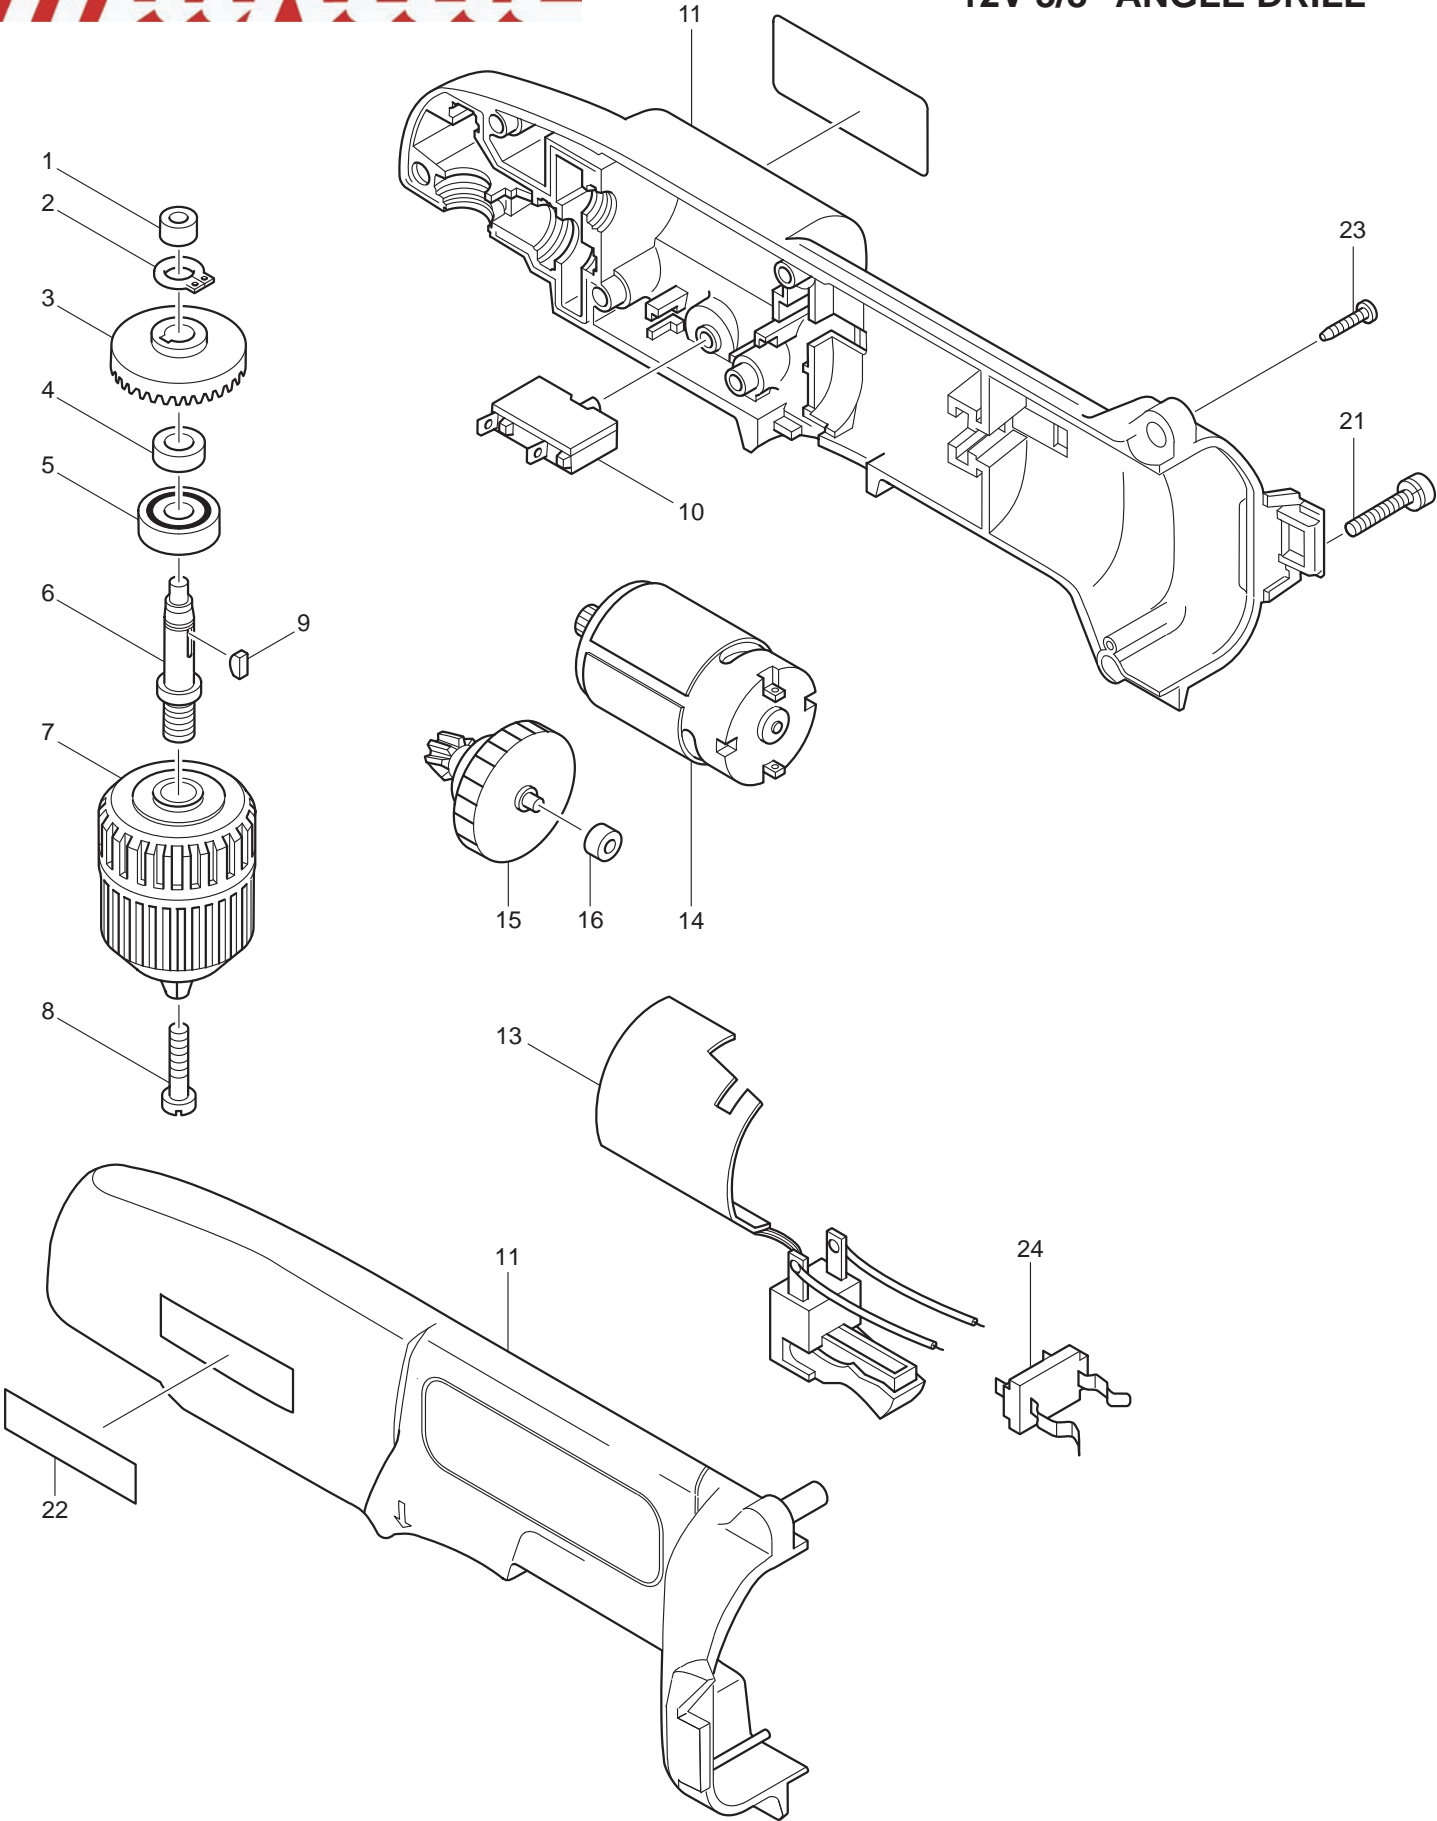

03 - 2010
DA312DWD / DA312DZ
12V 3/8" ANGLE DRILL

Item No.	Type	Sub	Part No.	Description	Qty	Unit
1			214017-9	PLANE BEARING 5	1	PC.
2			961004-6	RETAINING RING S-8	1	PC.
3			221387-9	SPIRAL BEVEL GEAR 36	1	PC.
4			257106-7	RING 8	1	PC.
5			211031-6	BALL BEARING 608LLB	1	PC.
6			322278-8	SPINDLE	1	PC.
8			251451-2	- PAN HEAD SCREW M5X22	1	PC.
9			254031-3	WOODRUFF KEY 3	1	PC.
10			652532-9	OVER CURRENT RELAY BC51	1	PC.
11			183329-0	HOUSING SET	1	SET
		INC.		Item No.22		
13			650504-8	SWITCH TG55B-142	1	PC.
14			629771-6	DC MOTOR	1	PC.
		INC.	221851-0	SPUR GEAR 11	1	PC.
15			153193-3	GEAR COMPLETE	1	PC.
16			214019-5	PLANE BEARING 4	1	PC.
21			911143-2	PAN HEAD SCREW M4X22	1	PC.
22			819063-3	MAKITA LABEL	1	PC.
23			266130-9	TAPPING SCREW BIND PT 3X16	6	PC.
24			643909-9	BATTERY HOLDER	1	PC.
25			343579-1	SET PLATE	1	PC.
26			655000-B	PLUG FOR CIGARETTE LIGHTER	1	PC.