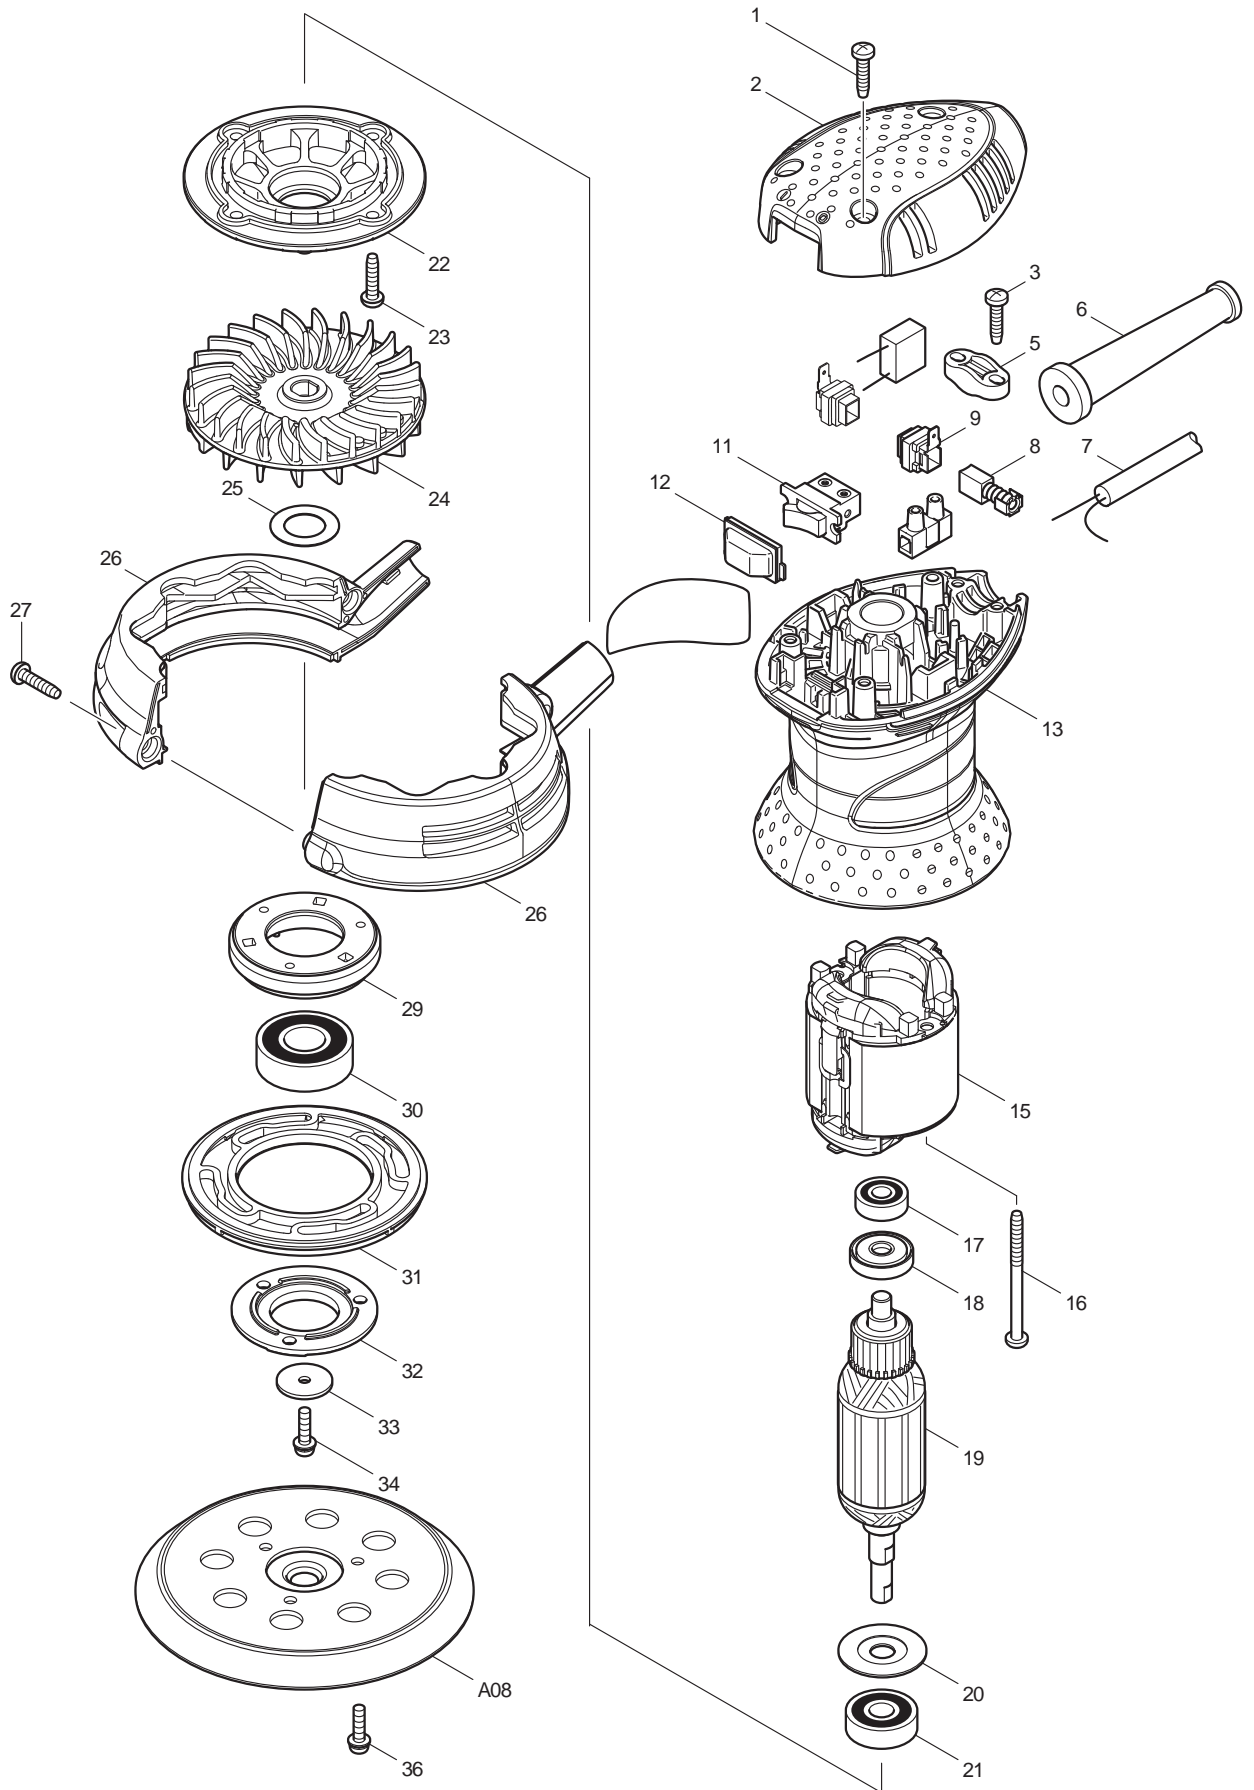

12 - 2009
BO5030 / BO5030K
5" RANDOM ORBIT SANDER

Item No	Type	Ref	Part No	Description	Qty	Unit
001	2		265A48-7	TAPPING SCREW 4X18	3	PC.
002			450071-1	TOP COVER	1	PC.
003	2		265A48-7	TAPPING SCREW 4X18	2	PC.
005			687063-9	CORD CLAMP (STRAIN RELIEF)	1	PC.
006			682502-4	CORD GUARD 8-85	1	PC.
007			664002-6	CORD W/PLUG 2P-18-2.0M, SJT	1	PC.
007			660002-4	CORD W/PLUG 2P-18-2.0M, SJ (OPTION)	1	PC.
008	2		195007-0	CARBON BRUSH CB-407, 2PCS/SET (W/ ORIGIN)	1	SET
009			643995-0	BRUSH HOLDER	2	PC.
011			651527-9	SWITCH	1	PC.
012			424039-3	SWITCH COVER	1	PC.
013			450671-7	MOTOR HOUSING	1	PC.
015			633671-4	FIELD 115V	1	PC.
016	2		266415-3	TAPPING SCREW 4X55	2	PC.
017			210017-7	BALL BEARING 607DDW	1	PC.
018			681652-2	INSULATION WASHER	1	PC.
019			515731-3	ARMATURE ASS'Y 115V	1	PC.
		INC.		Item No. 17, 18, 20, 21		
020			267806-1	WASHER 9	1	PC.
021			211092-6	BALL BEARING 629DDW	1	PC.
022			450672-5	BRACKET	1	PC.
023	2		265A48-7	TAPPING SCREW 4X18	4	PC.
024			241673-2	FAN 88	1	PC.
025			267164-5	FLAT WASHER 15	1	PC.
026			188579-2	SKIRT L/R SET	1	SET
027	2		265A48-7	TAPPING SCREW 4X18	2	PC.
029			318304-9	BEARING BOX	1	PC.
030			211228-7	BALL BEARING 6202DDW	1	PC.
031			424131-5	BRAKE RING	1	PC.
032			318303-1	BEARING BOX COVER	1	PC.
033			253739-6	FLAT WASHER 4	1	PC.
034			911128-8	PAN HEAD SCREW M4X16	1	PC.
036			911128-8	PAN HEAD SCREW M4X16	3	PC.
100			654069-2	RECEPTACLE	2	PC.
101			654558-7	INSULATED CONNECTOR	1	PC.
ACCESSORIES			- See Catalogue or visit www.makita.ca for more accessories -			
A01	2		135222-4	DUST BAG ASSY	1	PC.
		INC.	166078-4	DUST BAG	1	PC.
		INC.	166078-4	Item No. A02 - A04	1	PC.
A02			257202-1	RING 25	1	PC.
A03			416063-0	DUST BAG NOZZLE	1	PC.
A04			416064-8	DUST NOZZLE	1	PC.
A06	2		A-34235	HOSE COMPLETE 28-1.5M SET W/FRONT CUFFS 22, 38	1	PC.
A07			P-80024	JOINT 25 (F/DUST COLLECTOR)	1	PC.
A08			743081-8	PAD 123, F/HOOK&LOOP	1	PC.
A09			824562-2	PLASTIC CARRYING CASE	1	PC.
		INC.	416661-0	LATCH	2	PC.
A11			135246-0	DUST BOX ASSY	1	PC.
A12			194746-9	PAPER DUST BAG 5PC/SET	1	SET
A13			195133-5	FILTER DUST BAG 5PC/SET	1	SET
C01			849565-5	CARTON F/BO5030	1	PC.