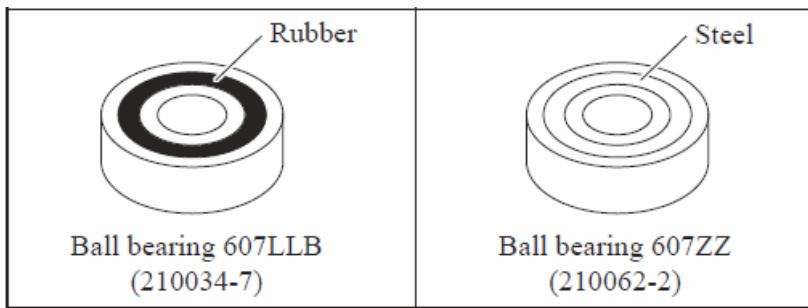

SERVICE CHANGES

1. Changes on Ball Bearing

(TI#A4758)

Item No	Description	Type 1	Type 2
17	Ball Bearing 607LLB >> Ball Bearing 607ZZ	210034-7	210062-2

Type 1

Type 2

2. Changes on Sponge

(TI#A5719,B4352)

Item No	Description	Type 1	Type 2
33	Sponge 6x185x3 >> Sponge 7X87X3	424038-5	424684-4

Type 1

Type 2