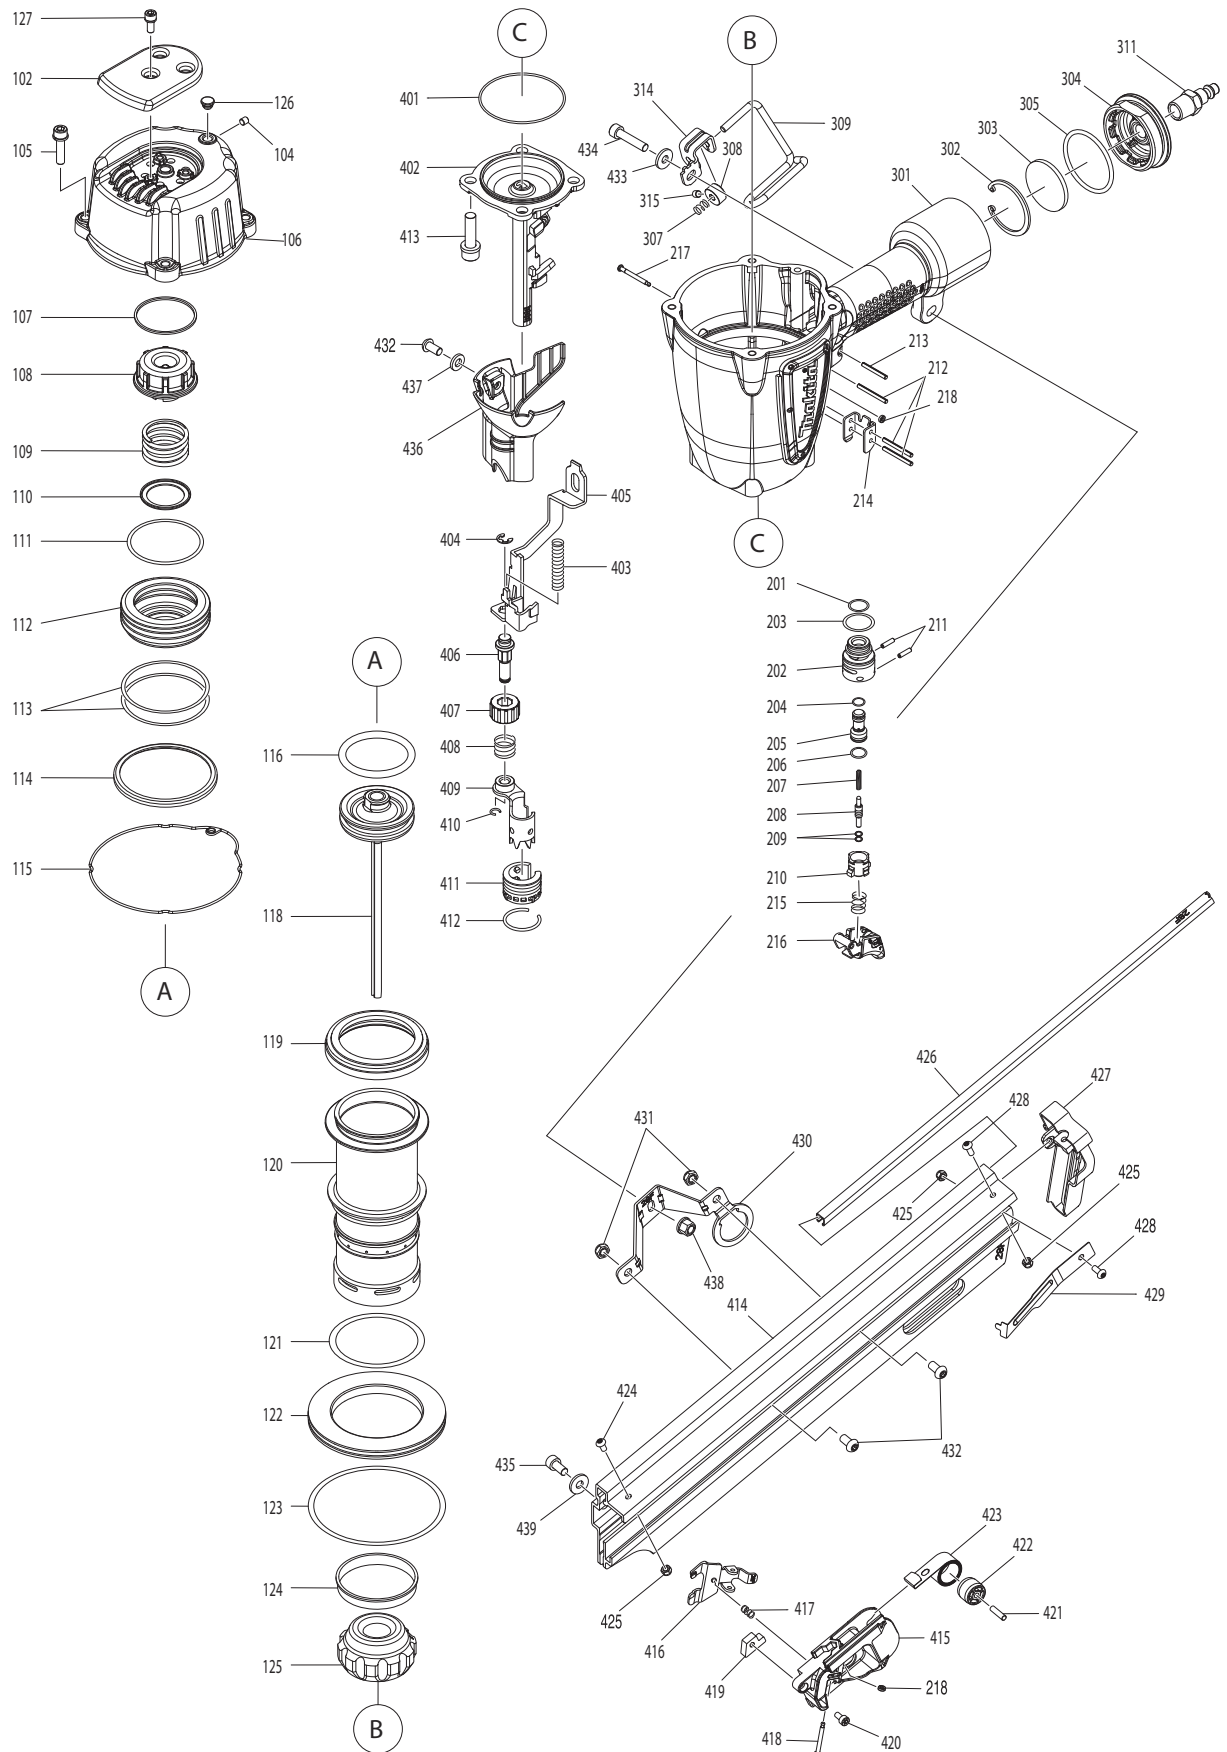

04 - 2010

AN944

FRAMING NAILER 28 DEGREE

Item No	Type	Ref	Part No	Description	Qty	Unit
102			BA00000177	DEFLECTOR	1	PC.
104			BA00000004	H.S.H. SCREW - N/L/A as individually (See Item No. 501)	1	PC.
105			BA00000178	BOLT ASSY	4	PC.
106			BA00000179	CAP - N/L/A as individually (See Item No. 501)	1	PC.
107			BA00000180	GASKET	1	PC.
108			BA00000181	SEAL	1	PC.
109			BA00000182	COMPRESSION SPRING	1	PC.
110			BA00000183	WASHER	1	PC.
111			BA00000184	O - RING	1	PC.
112			BA00000185	HD.VALVE PISTON	1	PC.
113			BA00000186	O - RING	2	PC.
114			BA00000187	PRESS RING	1	PC.
115			BA00000188	CYLINDER CAP SEAL	1	PC.
116			BA00000189	O - RING	1	PC.
118			BA00000190	DRIVER UNIT	1	PC.
119			BA00000191	COLLAR	1	PC.
120			BA00000192	CYLINDER	1	PC.
121			BA00000193	O - RING	1	PC.
122			BA00000194	CYLINDER SPACER	1	PC.
123			BA00000195	O - RING	1	PC.
124			BA00000196	CYLINDER RING	1	PC.
125			BA00000197	BUMPER	1	PC.
126			BA00000198	GROMMET	1	PC.
127			BA00000199	BOLT ASSY	3	PC.
201			BA00000026	O - RING	1	PC.
202			BA00000027	PLUNGER CAP	1	PC.
203			BA00000028	O - RING	1	PC.
204			BA00000031	O - RING	1	PC.
205			BA00000252	VALVE PLUNGER	1	PC.
206			BA00000030	O - RING	2	PC.
207			BA00000032	SPRING	1	PC.
208			BA00000033	PLUNGER	1	PC.
209			BA00000034	O - RING 3	2	PC.
210			BA00000035	TRIGGER VALVE HEAD	1	PC.
211			BA00000036	SPRING PIN	2	PC.
212			BA00000038	SPRING PIN	3	PC.
213			BA00000253	SPRING PIN	1	PC.
214			BA00000200	SAFETY GUIDE	1	PC.
215			BA00000102	SPRING	1	PC.
216			BA00000126	TRIGGER UNIT	1	PC.
217			BA00000127	TRIGGER PIVOT PIN	1	PC.
218			BA00000060	URETHANE RETAINER	2	PC.
301			BA00000201	GUN BODY UNIT	1	PC.
		INC.		Item No. 312, 313		
302			BA00000202	C - RING	1	PC.
303			BA00000203	FILTER	1	PC.
304			BA00000204	END CAP	1	PC.
305			BA00000020	O - RING	1	PC.
307			BA00000205	SPRING RETAINER	1	PC.
308			BA00000206	POSITIONING AXIS	1	PC.
309			BA00000207	HOOK	1	PC.
311			BA00000208	AIR PLUG	1	PC.
312			BA00000209	PROTECTIVE CUSHION	1	PC.
313			BA00000210	PROTECTIVE CUSHION	1	PC.