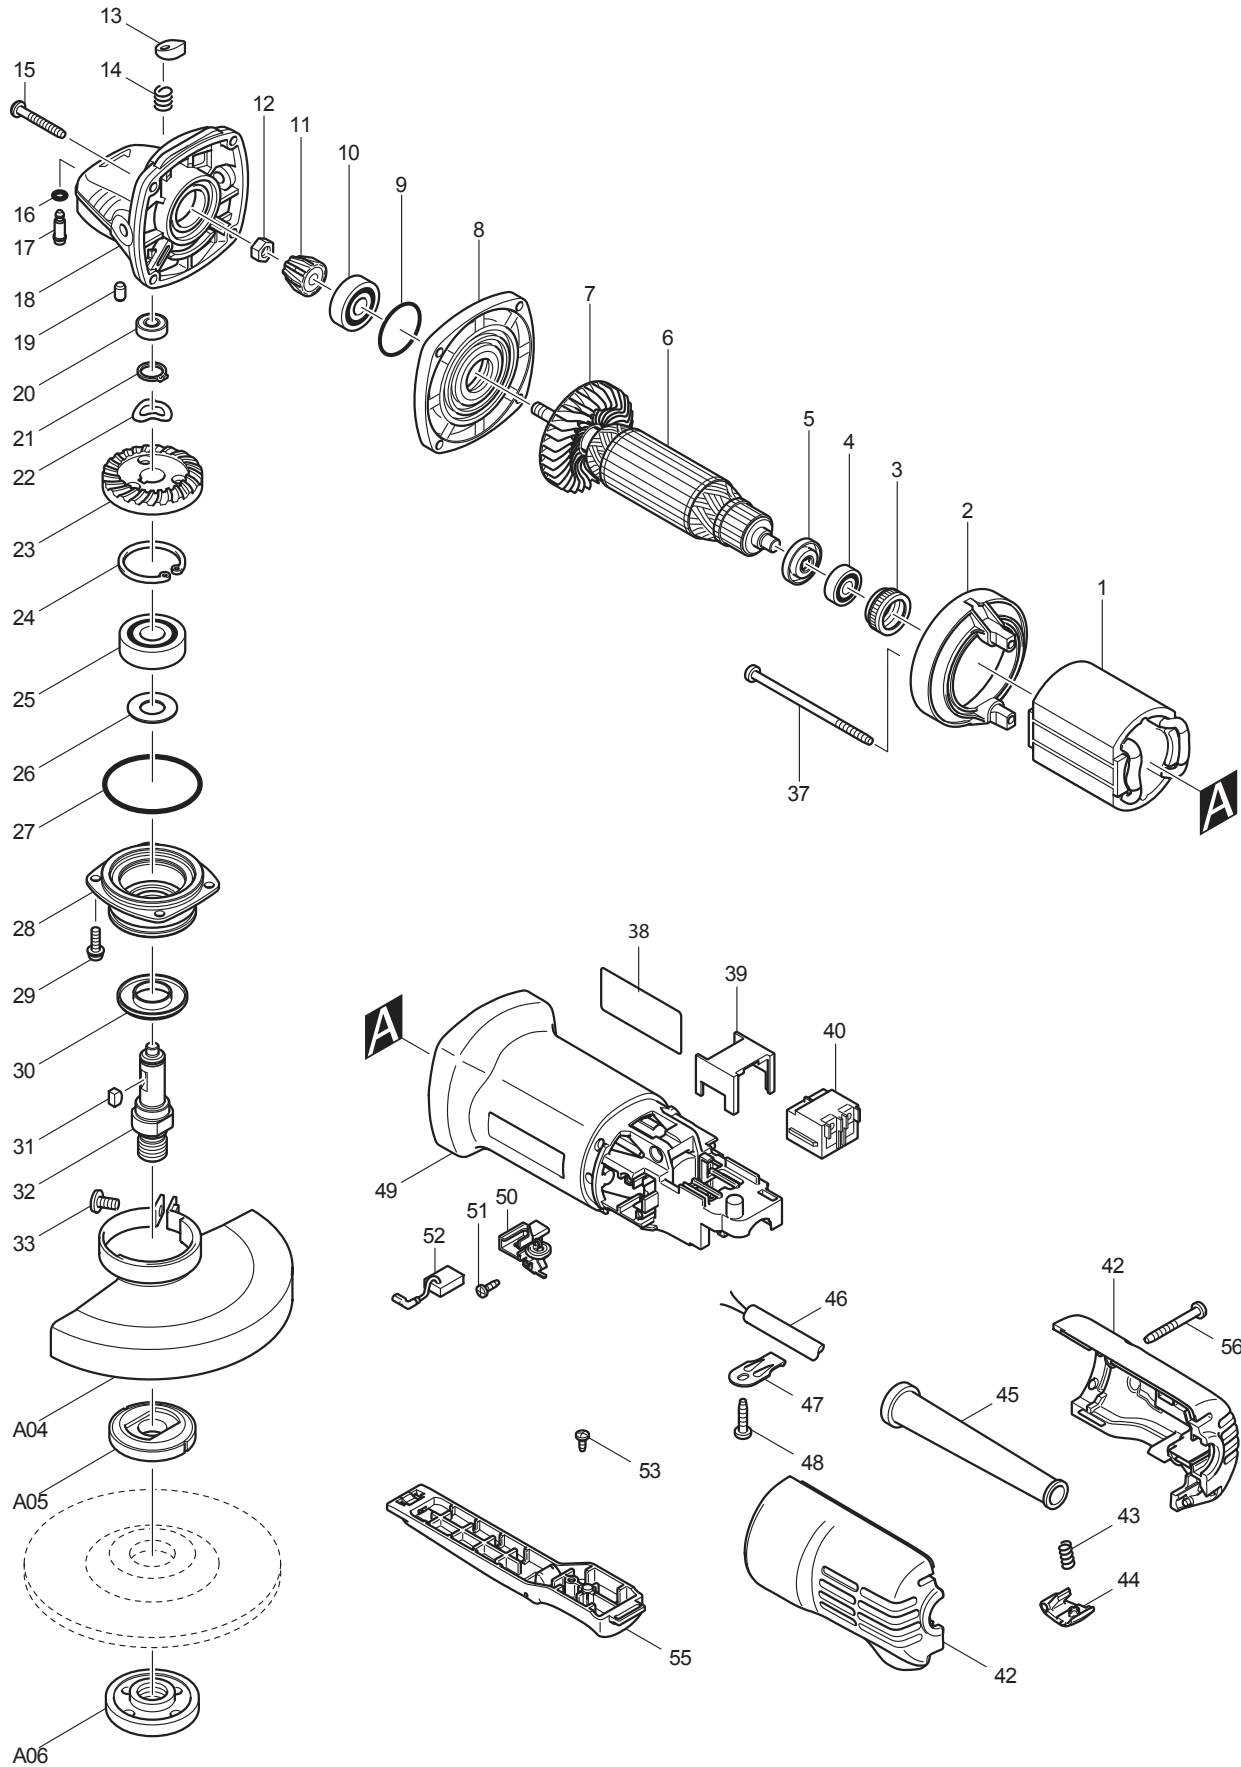

09 - 2010
9558PB
5" DISC GRINDER

Item No	Type	Ref	Part No	Description	Qty	Unit
001			621706-3	FIELD	1	PC.
002	2		457791-8	BAFFLE PLATE	1	PC.
003			421868-5	LABYRINTH RUBBER RING 19	1	PC.
004			210034-7	BALL BEARING 607LLB	1	PC.
005			681636-0	INSULATION WASHER	1	PC.
006			515611-3	ARMATURE ASSY 115V (INCLUDES ITEMS 4, 5 & 7)	1	PC.
007			240076-7	FAN 56	1	PC.
008			317821-6	GEAR HOUSING COVER	1	PC.
009			213445-5	O-RING 26	1	PC.
010			210042-8	BALL BEARING 629LLB	1	PC.
011	1		227464-5	* SPIRAL BEVEL GEAR 10 (MACHINED)	1	PC.
	2		227541-3	* SPIRAL BEVEL GEAR 10 (MACHINED)	1	PC.
012			252186-8	HEX. NUT M6	1	PC.
013			417771-6	PIN CAP	1	PC.
014			233376-2	COMPRESSION SPRING 8	1	PC.
015			266361-0	TAPPING SCREW 4X30	4	PC.
016			213960-9	O RING 5	1	PC.
017			256486-8	SHOULDER PIN 4	1	PC.
018	1		317814-3	GEAR HOUSING	1	PC.
	2		318051-2	GEAR HOUSING	1	PC.
019			263002-9	RUBBER PIN 4	1	PC.
020			210033-9	BALL BEARING 696ZZ	1	PC.
021			961052-5	RETAINING RING S-12	1	PC.
022			267794-2	WAVE WASHER 12	1	PC.
023	1		227505-7	* SPIRAL BEVEL GEAR 37 (SINTERING)	1	PC.
	2		227542-1	* SPIRAL BEVEL GEAR 37 (MACHINED)	1	PC.
024			962151-6	RETAINING RING R-32	1	PC.
025			211129-9	BALL BEARING 6201DDW	1	PC.
026			267238-2	FLAT WASHER 12	1	PC.
027			213622-9	O RING 45	1	PC.
028	1		317819-3	* BEARING BOX	1	PC.
	2		318331-6	* BEARING BOX	1	PC.
029			265099-4	PAN HEAD SCREW M4X14	4	PC.
030			345464-4	LABYRINTH RING	1	PC.
031			254011-9	WOODRUFF KEY 4	1	PC.
032			324474-4	SPINDLE	1	PC.
033	1		265103-9	* PAN HEAD SCREW M5X14	1	PC.
	2		251391-4	* PAN HEAD SCREW M5X16	1	PC.
	3		265180-1	* PAN HEAD SCREW M5X16	1	PC.
037			266345-8	TAPPING SCREW 4X80	2	PC.
038			861318-2	NAME PLATE F/9558PB	1	PC.
039			418729-8	SPACER	1	PC.
040	2		650579-7	SWITCH 1246.3223, SINGLE, BROWN	1	PC.
042	1		183943-2	REAR COVER SET	1	SET
	2		183U00-2	REAR COVER SET	1	SET
043			231252-4	COMPRESSION SPRING 6	1	PC.
044			418842-2	LOCK ON BUTTON	1	PC.
045			682559-5	CORD GUARD 8	1	PC.
046			664891-9	CORD WITH PLUG 2P-18-2.5M SJ	1	PC.
047			687169-3	STRAIN RELIEF	1	PC.
048			266326-2	TAPPING SCREW 4X18	1	PC.
049			418838-3	MOTOR HOUSING	1	PC.
050			643760-7	BRUSH HOLDER	2	PC.
051			266007-8	TAPPING SCREW BIND PT 3X10	4	PC.