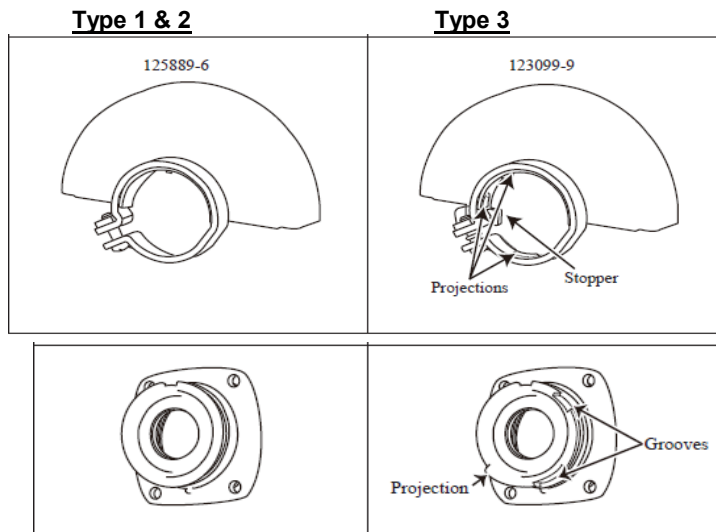

SERVICE CHANGES

1. Changes on Wheel Cover Assembly

(TI#A4621)

(TI#B2426)

Item No.	Description	Type 1	Type 2	Type 3
28	Bearing Box	317819-3		318331-6
33	Pan Head Screw M5X14 > M5X16	265103-9	251391-4	265180-1
A04	Wheel Cover Ass'y	125268-8	125889-6	123099-9
	INC. O ring 4	-----		213009-5
A11 Opt.	Cut-Off Wheel Guard F/5"	122641-3		122911-0

Type 2 > Type 3 all parts above are interchangeable as a set
 Item no.33 is a componet of A04

Wheel Cover Ass'y

SERVICE CHANGES

1. Changes on Wheel Cover Assembly

Item No.	Description	Type 1 (SINTERING)	Type 2 (MACHINED)
11	Spiral Bevel Gear 10	227464-5	227541-3
23	Spiral Bevel Gear 37	227505-7	227542-1