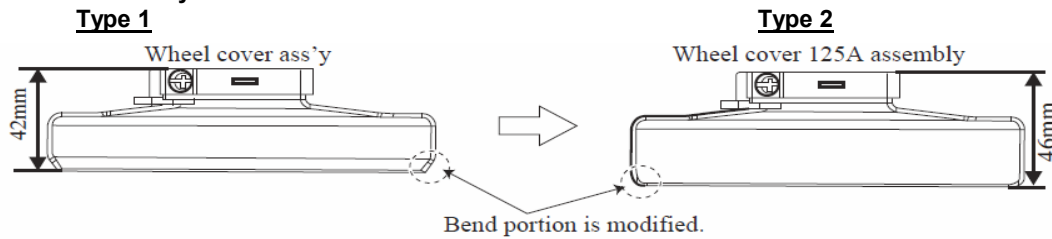

SERVICE CHANGES

1. Changes on Wheel Cover Assembly

(TI#A4621)

(TI#B2426)

Item No.	Description	Type 1	Type 2	Type 3
28	Bearing Box	317819-3		318331-6
33	Pan Head Screw M5X14 > M5X16	265103-9	251391-4	265180-1
A04	Wheel Cover Ass'y	125268-8	125889-6	123099-9
	INC. O ring 4	-----		213009-5
A11 Opt.	Cut-Off Wheel Guard F/5"	122641-3		122911-0

Type 2 > Type 3 all parts above are interchangeable as a set
Item no.33 is a componet of A04

Wheel Cover Ass'y

SERVICE CHANGES

1. Changes on Wheel Cover Assembly

Item No.	Description	Type 1 (SINTERING)	Type 2 (MACHINED)
11	Spiral Bevel Gear 10	227464-5	227541-3
23	Spiral Bevel Gear 37	227505-7	227542-1

Above parts are interchangeable as a set