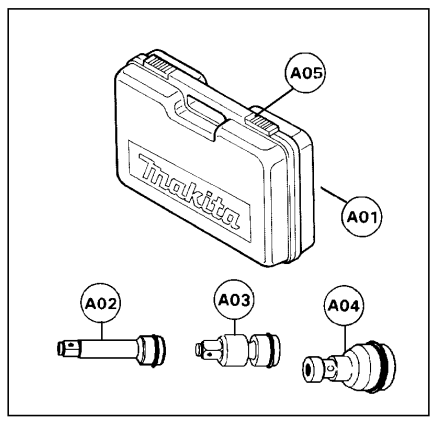

# 1/2" IMPACT WRENCH

# Model 6904VH

Item No.	Part No.	No. Used	Description	Item No.	Part No.	No. Used	Description
1	191910-3	1	Carbon Brush CB-401	30	226108-4	1	Gear Com. 16-38
2	322045-1	1	Clip	31	*	1	Plane Bearing 6
3	213719-4	1	O Ring 62	32	263002-9	1	Rubber Pin 4
4	216011-7	1	Steel Ball 5.6	33	263002-9	1	Rubber Pin 4
5	651556-2	1	Switch	34	687051-6	1	Strain Relief
6	323675-1	1	Pin 4	35	682502-4	1	Cord Guard
7	651261-1	1	Switch	36	664013-1	1	Cord With Plug 2P-18-2.5M
8	*	1	Housing (R)	37	<b>265995-6</b>	2	Tapping Screw 4x18 (Old 265941-9)
9	421382-1	1	Bumper	38	687063-9	1	Strain Relief
10	213257-6	1	Oil Seal 18	39	911148-2	3	P.H. Screw M4x25
11	257623-7	1	Sleeve 18	40	<b>911536-3</b>	7	P.H. Screw M4x20 (Old 911138-5)
12	261089-5	1	Rubber Washer 18	41	*	1	Housing (L) (With Items 32 & 33, Lever Guide 414790-3 & Switch Lever 414789-8)
13	267054-2	1	Flat Washer 18	100	686015-7	2	Receptacle Sleeve
14	322276-2	1	Anvil	101	654069-2	2	Receptacle
15	322459-4	1	Hammer	200	<b>256187-8</b>	1	Pin 4
16	216008-6	25	Steel Ball 4	<b>Accessories</b>			
17	267088-5	1	Flat Washer 28	A01	<b>824439-1</b>	1	Plastic Carrying Case (Includes Item A05)
18	233079-8	1	Compression Spring 30	A02	<b>134874-8</b>	1	Extension Bar 1/2" X 4" (With Item 200)(Old 785201-8)
19	216011-7	1	Steel Ball 5.6	A03	<b>134877-2</b>	1	Universal Joint 1/2" With Item 200) (Old 785205-0)
20	*	1	Spindle Com.	A04	<b>134873-0</b>	1	Bit Adapter Assy (1/2" → 1/4") (Old 134530-0)
21	*	1	Ball Bearing				
22	*	1	Flat Washer				
23	*	1	O Ring				
24	633156-0	1	Field				
25	<b>210025-8</b>	1	Ball Bearing 627LLB (Old 211026-9)				
26	511926-6	1	Armature Assy (Includes Items 25, 27 & 28)				
27	<b>241881-5</b>	1	Fan 52 (Old 241842-5)				
28	211051-0	1	Ball Bearing 609LLB				
29	214017-9	1	Plane Bearing 5				