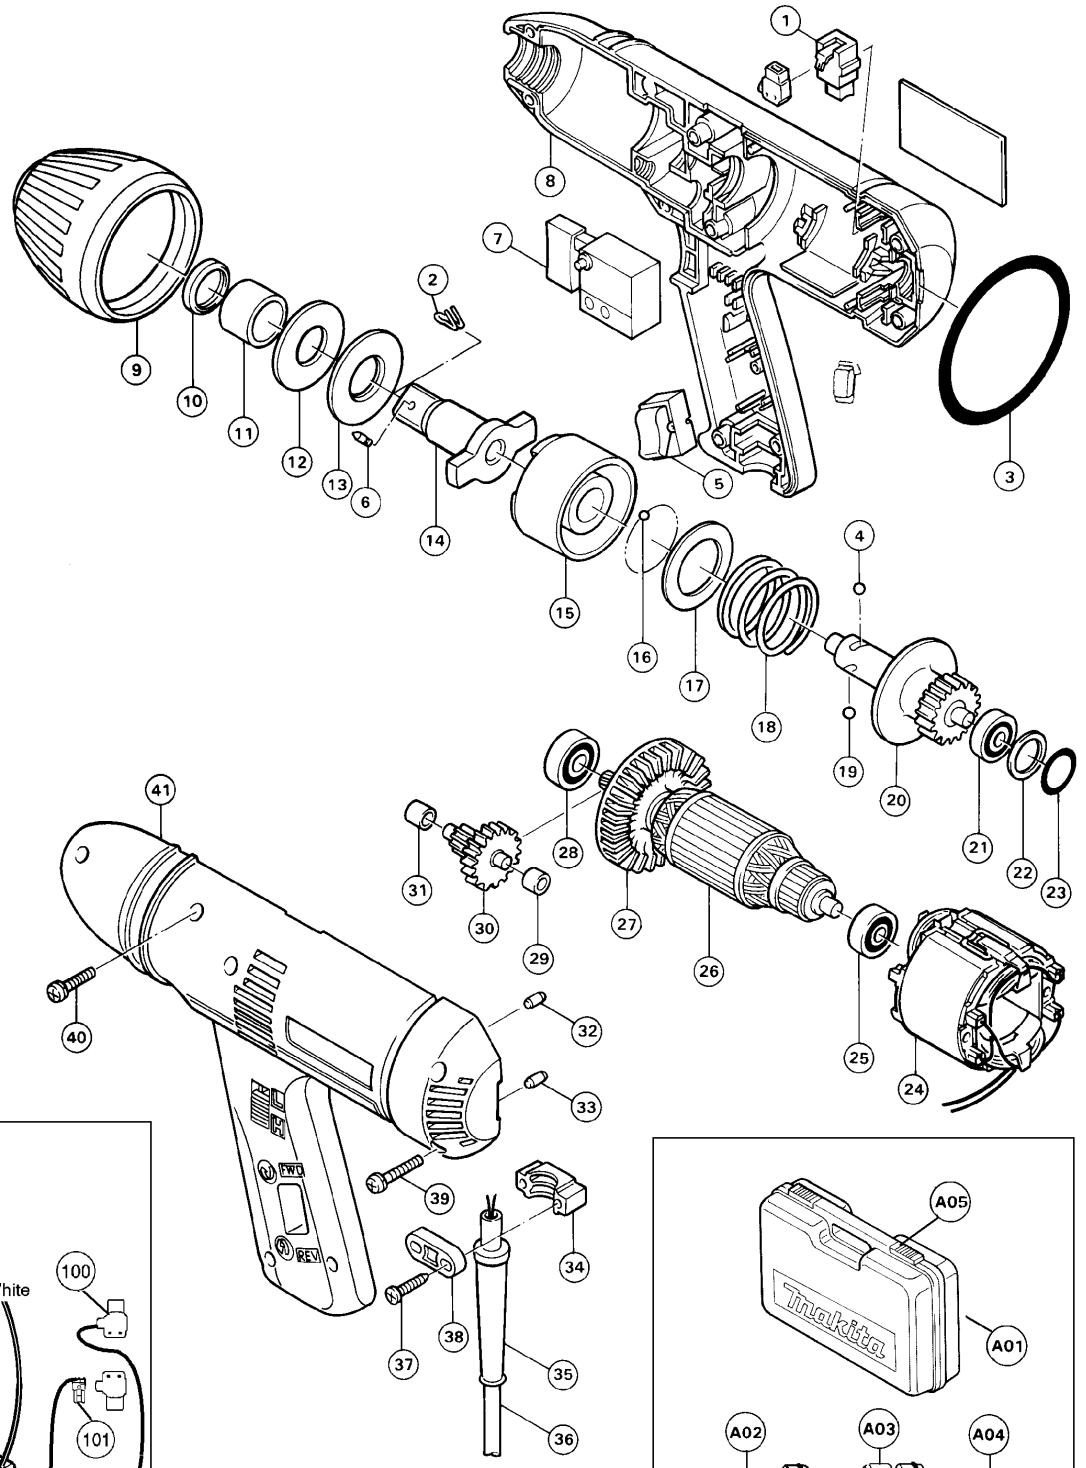

# 1/2" IMPACT WRENCH

# Model 6904VH

Item No.	Part No.	No. Used	Description	Item No.	Part No.	No. Used	Description
1	191910-3	1	Carbon Brush CB-401	30	226108-4	1	Gear Com. 16-38
2	322045-1	1	Clip	31	*	1	Plane Bearing 6
3	213719-4	1	O Ring 62	32	263002-9	1	Rubber Pin 4
4	216011-7	1	Steel Ball 5.6	33	263002-9	1	Rubber Pin 4
5	651556-2	1	Switch	34	687051-6	1	Strain Relief
6	323675-1	1	Pin 4	35	682502-4	1	Cord Guard
7	651261-1	1	Switch	36	664013-1	1	Cord With Plug 2P-18-2.5M
8	*	1	Housing (R)	37	<b>265995-6</b>	2	Tapping Screw 4x18 (Old 265941-9)
9	421382-1	1	Bumper	38	687063-9	1	Strain Relief
10	213257-6	1	Oil Seal 18	39	911148-2	3	P.H. Screw M4x25
11	257623-7	1	Sleeve 18	40	<b>911536-3</b>	7	P.H. Screw M4x20 (Old 911138-5)
12	261089-5	1	Rubber Washer 18	41	*	1	Housing (L) (With Items 32 & 33, Lever Guide 414790-3 & Switch Lever 414789-8)
13	267054-2	1	Flat Washer 18	100	686015-7	2	Receptacle Sleeve
14	322276-2	1	Anvil	101	654069-2	2	Receptacle
15	322459-4	1	Hammer	200	<b>256187-8</b>	1	Pin 4
16	216008-6	25	Steel Ball 4	<b>Accessories</b>			
17	267088-5	1	Flat Washer 28	A01	<b>824439-1</b>	1	Plastic Carrying Case (Includes Item A05)
18	233079-8	1	Compression Spring 30	A02	<b>134874-8</b>	1	Extension Bar 1/2" X 4" (With Item 200)(Old 785201-8)
19	216011-7	1	Steel Ball 5.6	A03	<b>134877-2</b>	1	Universal Joint 1/2" With Item 200) (Old 785205-0)
20	*	1	Spindle Com.	A04	<b>134873-0</b>	1	Bit Adapter Assy (1/2" → 1/4") (Old 134530-0)
21	*	1	Ball Bearing				
22	*	1	Flat Washer				
23	*	1	O Ring				
24	633156-0	1	Field				
25	<b>210025-8</b>	1	Ball Bearing 627LLB (Old 211026-9)				
26	511926-6	1	Armature Assy (Includes Items 25, 27 & 28)				
27	<b>241881-5</b>	1	Fan 52 (Old 241842-5)				
28	211051-0	1	Ball Bearing 609LLB				
29	214017-9	1	Plane Bearing 5				