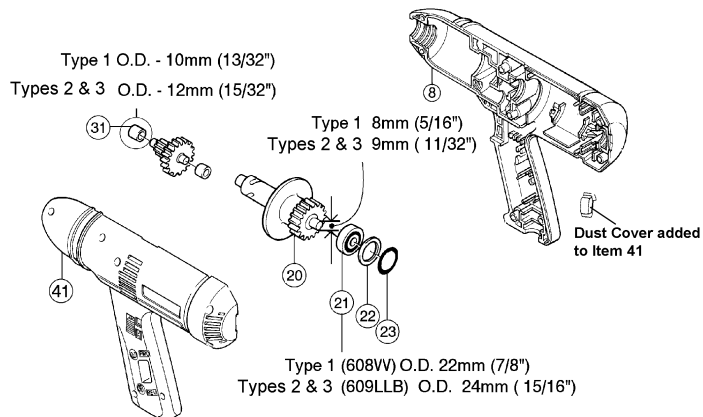

* SEE SERVICE CHANGES

SERVICE CHANGES

1. Change on Housing, Spindle, Ball Bearing, etc.

Item No.	Description	Type 1	Type 2	Type 3
8	Housing (R)	414780-6	415730-4	182811-6 (Set) (With Dust Cover - 421460-7)
20	Spindle Com.	153210-9 (No Longer Available)	153232-9	
21	Ball Bearing	210007-0 (608VV)	211051-0 (609LLB)	
22	Flat Washer	253707-9 (16)	267106-9 (18)	
23	O Ring	213261-5 (17)	213304-3 (20)	
31	Plane Bearing 6	214012-9	214033-1	
41	Housing (L)	414781-4 (No Dust Cover)	415731-2 (No Dust Cover)	182811-6 (Set) (With Dust Cover - 421460-7)
	Serial No.	~ 16732E	16733E ~ 21782E	21783E ~

Above parts are completely interchangeable as a set.