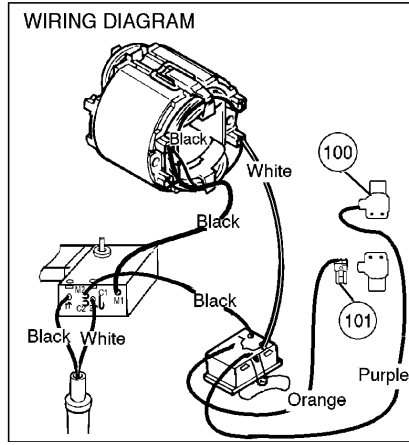

# 1/2" IMPACT WRENCH

# Model 6904VH

Item No.	Part No.	No. Used	Description	Item No.	Part No.	No. Used	Description
1	191910-3	1	Carbon Brush CB-401	30	226108-4	1	Gear Com. 16-38
2	322045-1	1	Clip	31	*	1	Plane Bearing 6
3	213719-4	1	O Ring 62	32	263002-9	1	Rubber Pin 4
4	216011-7	1	Steel Ball 5.6	33	263002-9	1	Rubber Pin 4
5	651556-2	1	Switch	34	687051-6	1	Strain Relief
6	323675-1	1	Pin 4	35	682502-4	1	Cord Guard
7	651261-1	1	Switch	36	664013-1	1	Cord With Plug 2P-18-2.5M
8	*	1	Housing (R)	37	<b>265995-6</b>	2	Tapping Screw 4x18 (Old 265941-9)
9	421382-1	1	Bumper	38	687063-9	1	Strain Relief
10	213257-6	1	Oil Seal 18	39	911148-2	3	P.H. Screw M4x25
11	257623-7	1	Sleeve 18	40	<b>911536-3</b>	7	P.H. Screw M4x20 (Old 911138-5)
12	261089-5	1	Rubber Washer 18	41	*	1	Housing (L) (With Items 32 & 33, Lever Guide 414790-3 & Switch Lever 414789-8)
13	267054-2	1	Flat Washer 18	100	686015-7	2	Receptacle Sleeve
14	322276-2	1	Anvil	101	654069-2	2	Receptacle
15	322459-4	1	Hammer	200	<b>256187-8</b>	1	Pin 4
16	216008-6	25	Steel Ball 4	<b>Accessories</b>			
17	267088-5	1	Flat Washer 28	A01	<b>824439-1</b>	1	Plastic Carrying Case (Includes Item A05)
18	233079-8	1	Compression Spring 30	A02	<b>134874-8</b>	1	Extension Bar 1/2" X 4" (With Item 200)(Old 785201-8)
19	216011-7	1	Steel Ball 5.6	A03	<b>134877-2</b>	1	Universal Joint 1/2" With Item 200) (Old 785205-0)
20	*	1	Spindle Com.	A04	<b>134873-0</b>	1	Bit Adapter Assy (1/2" → 1/4") (Old 134530-0)
21	*	1	Ball Bearing				
22	*	1	Flat Washer				
23	*	1	O Ring				
24	633156-0	1	Field				
25	<b>210025-8</b>	1	Ball Bearing 627LLB (Old 211026-9)				
26	511926-6	1	Armature Assy (Includes Items 25, 27 & 28)				
27	<b>241881-5</b>	1	Fan 52 (Old 241842-5)				
28	211051-0	1	Ball Bearing 609LLB				
29	214017-9	1	Plane Bearing 5				