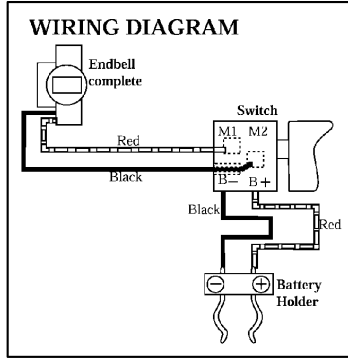

Model 6337DWDE (MCA)

Model 6347DWDE (MCA)

Item No.	Part No.	No. Used	Description	Item No.	Part No.	No. Used	Description
1	343579-1	1	Set Plate (For Batteries with no Hook Button) (Option)	18	191971-3	2	Carbon Brush CB-430 (2pcs/Set)
2	266130-9	9	Tapping Screw Bind PT 3X16 (6217DWDE, 6317DWDE)	19	643929-3	2	Brush Holder Cap (6217DWDE, 6317DWDE, 6237DWDE,6337DWDE)
	266130-9	10	Tapping Screw Bind PT 3X16 (6237DWDE, 6337DWDE, 6347DWDE)		643954-4	2	Brush Holder Cap (6347DWDE)
3	911143-2	1	P.H. Screw M4X22 (6217DWDE, 6317DWDE)	20	819064-1	1	Makita Mark
4	344391-2	2	Bit Holder	22	231829-5	1	Tension Spring 2
5	183440-8	1	Housing Set (Includes Items 20) (6217DWDE, 6317DWDE)	23	233353-4	1	Compression Spring 2
	183451-3	1	Housing Set (Includes Item 20) (6347DWDE)	24	417966-1	1	Lock Lever
	183452-1	1	Housing Set (Includes Item 20) (6237DWDE, 6337DWDE)	25	655000-B	1	Plug
6	417879-6	1	Mode Change Lever	Accessories			
7	125102-2	1	Speed Change Lever Assy (Includes 2x231433-0 - Compression Spring 4)	A01	414938-7	1	Battery Cover
8	232182-2	1	Leaf Spring	A02	-----	1	Bit (See Catalogue for Details)
9	417880-1	1	F/R Change Lever	A03	763158-3	1	1/2" Keyless Drill Chuck - Bulk (6317DWDE, 6337DWDE, 6347DWDE)
10	638143-4	1	Switch Unit (Includes 643924-3 - Battery Holder & 650528-4 - Switch C3SA-MH Single W/O Lock Variable) (6347DWDE)		763163-0	1	3/8" Keyless Drill Chuck - Bulk (6217DWDE, 6237DWDE)
	638144-2	1	Switch Unit (Includes 643924-3 - Battery Holder & 650521-8 - Switch C3SA-ML Single W/O Lock Variable) (6217DWDE, 6237DWDE, 6317DWDE, 6337DWDE)	A04	DC1413	1	Charger for 7.2V ~ 14.4V 1.3~3.0Ah Batteries (6217DWDE, 6317DWDE, 6237DWDE, 6337DWDE)
12	251464-3	1	(-) Flat Head Screw M6X22		DC1422	1	12V Charger for7.2V ~ 14.4V 1.3~3.0Ah Batteries (6217DWDE, 6317DWDE, 6237DWDE, 6337DWDE)
14	125160-8	1	Gear Assy		DC1803	1	DC1803 Battery Charger (6347DWDE)
15	638138-7	1	Yoke Unit		DC1822	1	12V Charger for 7.2V ~ 18V 1.3Ah ~ 3.0Ah Batteries
16	619079-6	1	Armature (6217DWDE, 6317DWDE)	A05	193157-5	1	12V Ni-MH Battery 1234 (2.6Ah) (6217DWDE, 6317DWDE)
	619080-1	1	Armature (6237DWDE, 6337DWDE)		193158-3	1	14.4V Ni-MH Battery 1434 (2.6Ah) (6237DWDE, 6337DWDE)
	619082-7	1	Armature (6347DWDE)		193159-1	1	18V Ni-MH Battery 1834 (2.6Ah) (6347DWDE)
17	638139-5	1	Endbell Com.	A06	824660-2	1	Plastic Carrying Case (Includes 324207-7 - Shaft, A07 & A08)
				A07	417723-7	1	Handle
				A08	417724-5	2	Latch
				A09	123001-2	1	Rubber Pad Assy
				A10	794173-6	1	Wool Bonnet 100