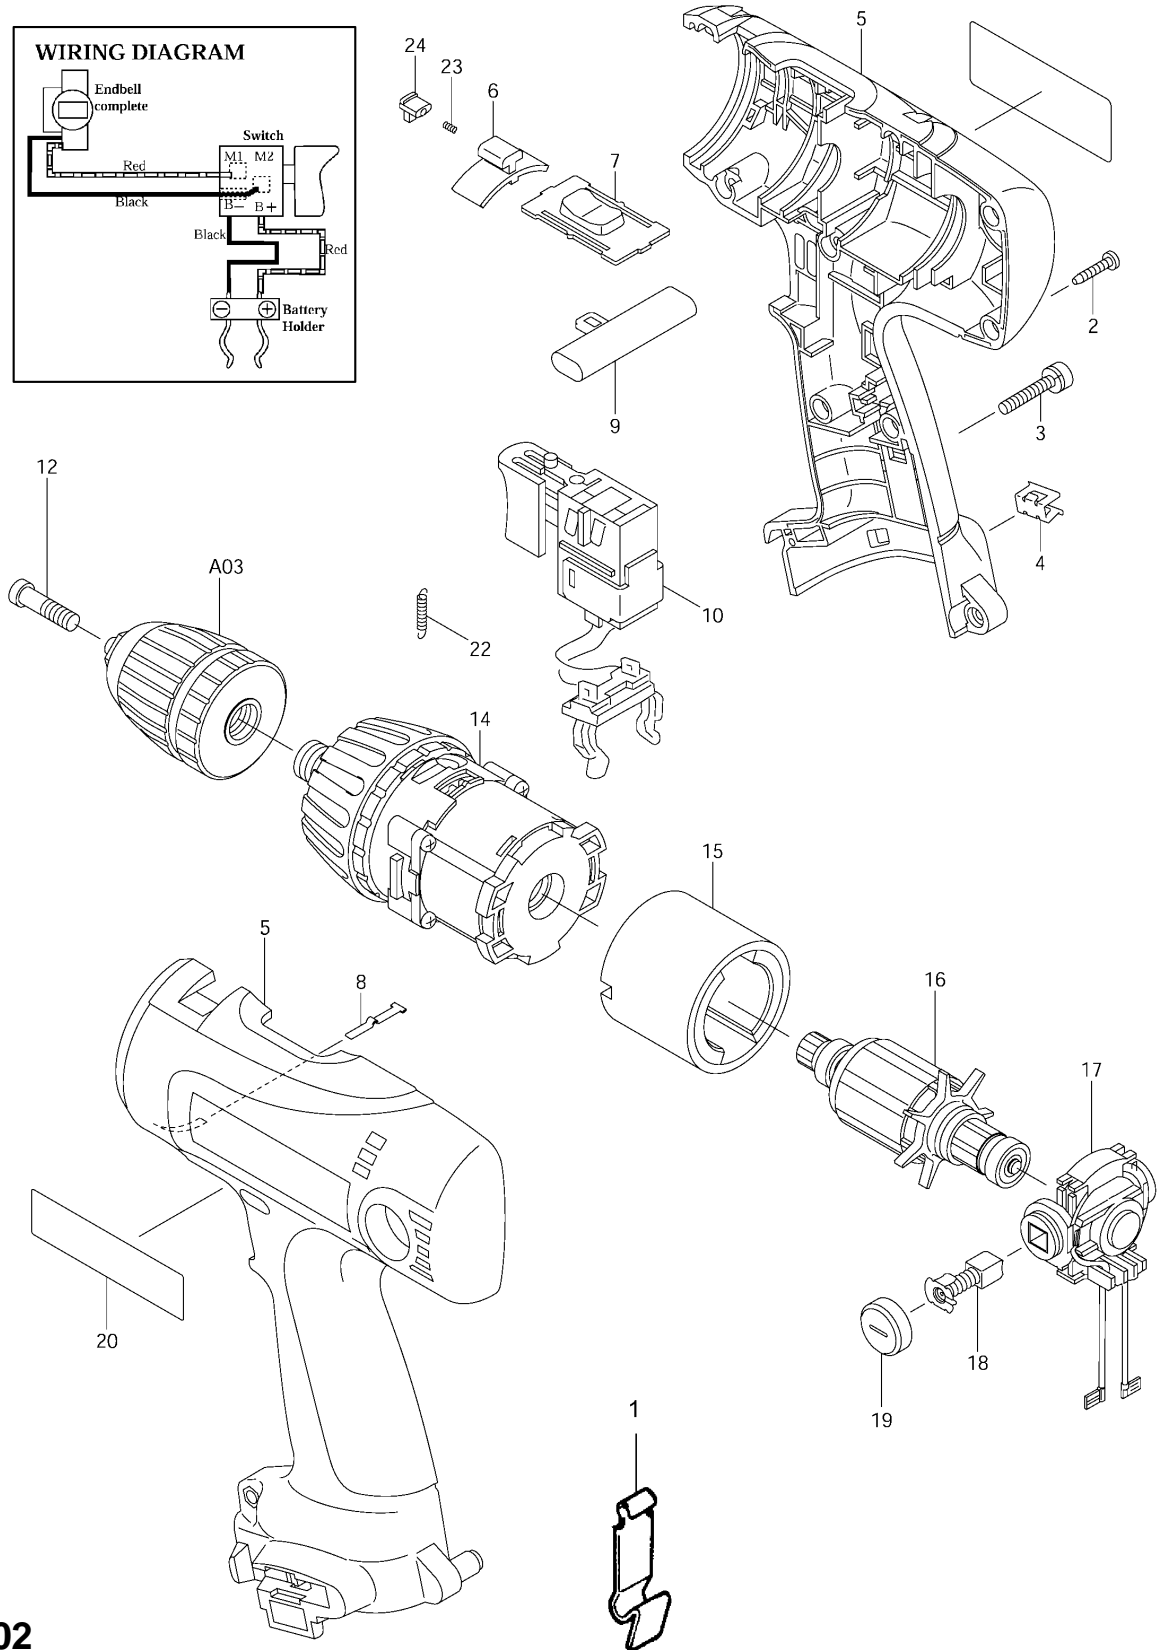

Model 6337DWDE (MCA)

Model 6347DWDE (MCA)

Item No.	Part No.	No. Used	Description	Item No.	Part No.	No. Used	Description
1	343579-1	1	Set Plate (For Batteries with no Hook Button) (Option)	18	191971-3	2	Carbon Brush CB-430 (2pcs/Set)
2	266130-9	9	Tapping Screw Bind PT 3X16 (6217DWDE, 6317DWDE)	19	643929-3	2	Brush Holder Cap (6217DWDE, 6317DWDE, 6237DWDE,6337DWDE)
	266130-9	10	Tapping Screw Bind PT 3X16 (6237DWDE, 6337DWDE, 6347DWDE)		643954-4	2	Brush Holder Cap (6347DWDE)
3	911143-2	1	P.H. Screw M4X22 (6217DWDE, 6317DWDE)	20	819064-1	1	Makita Mark
4	344391-2	2	Bit Holder	22	231829-5	1	Tension Spring 2
5	183440-8	1	Housing Set (Includes Items 20) (6217DWDE, 6317DWDE)	23	233353-4	1	Compression Spring 2
	183451-3	1	Housing Set (Includes Item 20) (6347DWDE)	24	417966-1	1	Lock Lever
	183452-1	1	Housing Set (Includes Item 20) (6237DWDE, 6337DWDE)	25	655000-B	1	Plug
6	417879-6	1	Mode Change Lever	Accessories			
7	125102-2	1	Speed Change Lever Assy (Includes 2x231433-0 - Compression Spring 4)	A01	414938-7	1	Battery Cover
8	232182-2	1	Leaf Spring	A02	-----	1	Bit (See Catalogue for Details)
9	417880-1	1	F/R Change Lever	A03	763158-3	1	1/2" Keyless Drill Chuck - Bulk (6317DWDE, 6337DWDE, 6347DWDE)
10	638143-4	1	Switch Unit (Includes 643924-3 - Battery Holder & 650528-4 - Switch C3SA-MH Single W/O Lock Variable) (6347DWDE)		763163-0	1	3/8" Keyless Drill Chuck - Bulk (6217DWDE, 6237DWDE)
	638144-2	1	Switch Unit (Includes 643924-3 - Battery Holder & 650521-8 - Switch C3SA-ML Single W/O Lock Variable) (6217DWDE, 6237DWDE, 6317DWDE, 6337DWDE)	A04	DC1413	1	Charger for 7.2V ~ 14.4V 1.3~3.0Ah Batteries (6217DWDE, 6317DWDE, 6237DWDE, 6337DWDE)
12	251464-3	1	(-) Flat Head Screw M6X22		DC1422	1	12V Charger for7.2V ~ 14.4V 1.3~3.0Ah Batteries (6217DWDE, 6317DWDE, 6237DWDE, 6337DWDE)
14	125160-8	1	Gear Assy		DC1803	1	DC1803 Battery Charger (6347DWDE)
15	638138-7	1	Yoke Unit		DC1822	1	12V Charger for 7.2V ~ 18V 1.3Ah ~ 3.0Ah Batteries
16	619079-6	1	Armature (6217DWDE, 6317DWDE)	A05	193157-5	1	12V Ni-MH Battery 1234 (2.6Ah) (6217DWDE, 6317DWDE)
	619080-1	1	Armature (6237DWDE, 6337DWDE)		193158-3	1	14.4V Ni-MH Battery 1434 (2.6Ah) (6237DWDE, 6337DWDE)
	619082-7	1	Armature (6347DWDE)		193159-1	1	18V Ni-MH Battery 1834 (2.6Ah) (6347DWDE)
17	638139-5	1	Endbell Com.	A06	824660-2	1	Plastic Carrying Case (Includes 324207-7 - Shaft, A07 & A08)
				A07	417723-7	1	Handle
				A08	417724-5	2	Latch
				A09	123001-2	1	Rubber Pad Assy
				A10	794173-6	1	Wool Bonnet 100