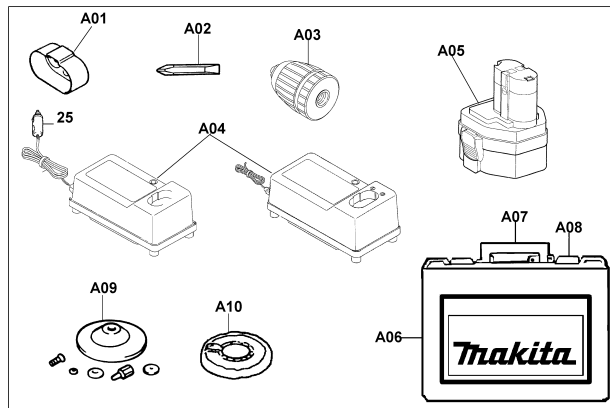

Model 6337DWDE (MCA)

Model 6347DWDE (MCA)

Item No.	Part No.	No. Used	Description	Item No.	Part No.	No. Used	Description
1	343579-1	1	Set Plate (For Batteries with no Hook Button) (Option)	18	191971-3	2	Carbon Brush CB-430 (2pcs/Set)
2	266130-9	9	Tapping Screw Bind PT 3X16 (6217DWDE, 6317DWDE)	19	643929-3	2	Brush Holder Cap (6217DWDE, 6317DWDE, 6237DWDE,6337DWDE)
	266130-9	10	Tapping Screw Bind PT 3X16 (6237DWDE, 6337DWDE, 6347DWDE)		643954-4	2	Brush Holder Cap (6347DWDE)
3	911143-2	1	P.H. Screw M4X22 (6217DWDE, 6317DWDE)	20	819064-1	1	Makita Mark
4	344391-2	2	Bit Holder	22	231829-5	1	Tension Spring 2
5	183440-8	1	Housing Set (Includes Items 20) (6217DWDE, 6317DWDE)	23	233353-4	1	Compression Spring 2
	183451-3	1	Housing Set (Includes Item 20) (6347DWDE)	24	417966-1	1	Lock Lever
	183452-1	1	Housing Set (Includes Item 20) (6237DWDE, 6337DWDE)	25	655000-B	1	Plug
6	417879-6	1	Mode Change Lever	Accessories			
7	125102-2	1	Speed Change Lever Assy (Includes 2x231433-0 - Compression Spring 4)	A01	414938-7	1	Battery Cover
8	232182-2	1	Leaf Spring	A02	-----	1	Bit (See Catalogue for Details)
9	417880-1	1	F/R Change Lever	A03	763158-3	1	1/2" Keyless Drill Chuck - Bulk (6317DWDE, 6337DWDE, 6347DWDE)
10	638143-4	1	Switch Unit (Includes 643924-3 - Battery Holder & 650528-4 - Switch C3SA-MH Single W/O Lock Variable) (6347DWDE)		763163-0	1	3/8" Keyless Drill Chuck - Bulk (6217DWDE, 6237DWDE)
	638144-2	1	Switch Unit (Includes 643924-3 - Battery Holder & 650521-8 - Switch C3SA-ML Single W/O Lock Variable) (6217DWDE, 6237DWDE, 6317DWDE, 6337DWDE)	A04	DC1413	1	Charger for 7.2V ~ 14.4V 1.3~3.0Ah Batteries (6217DWDE, 6317DWDE, 6237DWDE, 6337DWDE)
12	251464-3	1	(-) Flat Head Screw M6X22		DC1422	1	12V Charger for7.2V ~ 14.4V 1.3~3.0Ah Batteries (6217DWDE, 6317DWDE, 6237DWDE, 6337DWDE)
14	125160-8	1	Gear Assy		DC1803	1	DC1803 Battery Charger (6347DWDE)
15	638138-7	1	Yoke Unit		DC1822	1	12V Charger for 7.2V ~ 18V 1.3Ah ~ 3.0Ah Batteries
16	619079-6	1	Armature (6217DWDE, 6317DWDE)	A05	193157-5	1	12V Ni-MH Battery 1234 (2.6Ah) (6217DWDE, 6317DWDE)
	619080-1	1	Armature (6237DWDE, 6337DWDE)		193158-3	1	14.4V Ni-MH Battery 1434 (2.6Ah) (6237DWDE, 6337DWDE)
	619082-7	1	Armature (6347DWDE)		193159-1	1	18V Ni-MH Battery 1834 (2.6Ah) (6347DWDE)
17	638139-5	1	Endbell Com.	A06	824660-2	1	Plastic Carrying Case (Includes 324207-7 - Shaft, A07 & A08)
				A07	417723-7	1	Handle
				A08	417724-5	2	Latch
				A09	123001-2	1	Rubber Pad Assy
				A10	794173-6	1	Wool Bonnet 100