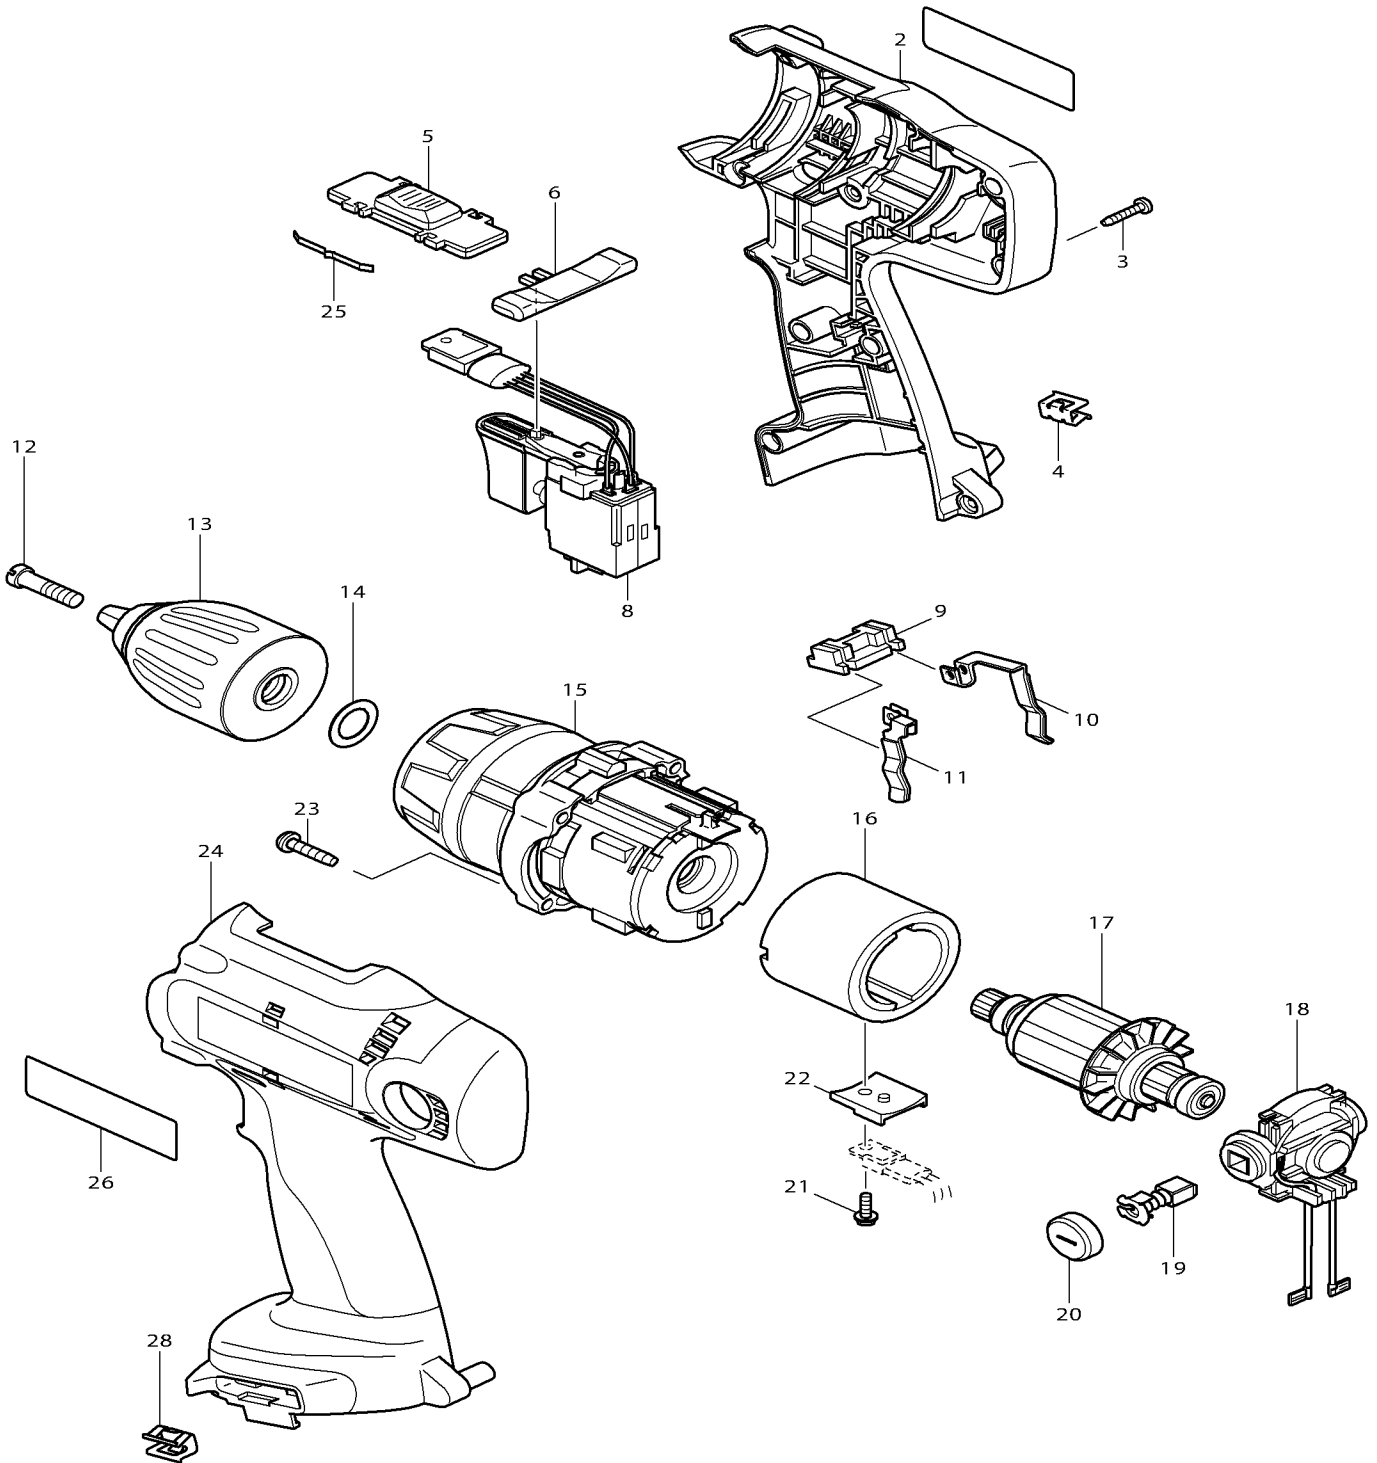

# 12V 1/2" DRIVER DRILL KIT MODEL 6319DWDE (MCA)

Item#	Part#	Description	Q'ty	Unit
2	183978-3	HOUSING SET	1	SET
	D10	INC. 24		
3	266130-9	TAPPING SCREW BIND PT 3X16	9	PC.
4	344391-2	BIT HOLDER	1	PC.
5	125261-2	SPEED CHANGE LEVER ASS'Y	1	PC.
6	418753-1	F/R CHANGE LEVER	1	PC.
8	650559-3	SWITCH C3LA-2A-ED, SINGLE, VAR/REV	1	PC.
9	687085-9	HOLDER	1	PC.
10	654168-0	SPRING TERMINAL (+)	1	PC.
11	654169-8	SPRING TERMINAL (-)	1	PC.
12	251464-3	- FLAT HEAD SCREW M6X22	1	PC.
13	763191-5	KEYLESS DRILL CHUCK 13	1	PC.
14	253798-0	FLAT WASHER 13	1	PC.
15	125284-0	GEAR ASS'Y(TYPE 1)	1	PC.
	C10	418763-8	SPEED CHANGE RING(TYPE 1)	1 PC.
	C20	268088-8	PIN 1.2	2 PC.
	C30	419557-4	CHANGE LEVER	1 PC.
15-1	125340-6	GEAR ASS'Y(TYPE 2)	1	PC.
	C10	419558-2	SPEED CHANGE RING(TYPE 2)	1 PC.
	C20	268088-8	PIN 1.2	1 PC.
	C30	419557-4	CHANGE LEVER	1 PC.
16	638376-1	YOKE UNIT	1	PC.
17	629827-5	ARMATURE	1	PC.
18	638375-3	ENDBELL COMPLETE	1	PC.
19	191971-3	CARBON BRUSH CB-430, 2PCS/SET	1	SET
20	643929-3	BRUSH HOLDER CAP	2	PC.
21	266282-6	TAPPING SCREW ST3X10	1	PC.
22	689136-4	FET SPACER	1	PC.
23	266045-0	TAPPING SCREW 4X20	4	PC.
24	183978-3	HOUSING SET	1	SET
	D10	INC. 2		
025	232220-0	LEAF SPRING	2	PC.
28	344391-2	BIT HOLDER	1	PC.
		<b>ACCESSORIES</b>		
A01	122712-6	GRIP ASS'Y	1	PC.
	C10	152624-9	GRIP 36 COMPLETE	1 PC.
	C20	266349-0	SQUARE BOLT M8X50	1 PC.
	C30	345463-6	GRIP SPRING 60	1 PC.
	C40	418768-8	GRIP BASE	1 PC.
A02	414938-7	BATTERY COVER	2	PC.
A03	DC1414	CHARGER DC1414	1	PC.
A04	193157-5	12V NI-MH BATTERY 1234(2.6AH)	2	PC.
A06	824534-7	PLASTIC CARRYING CASE	1	PC.
A07	324362-5	HOOK	1	PC.
A08	784639-4	SQUARE BIT	1	PC.
A09	784640-9	SQUARE BIT S2-S3	1	PC.
D01	652038-7	PAN HEAD SCREW M3X8	2	PC.