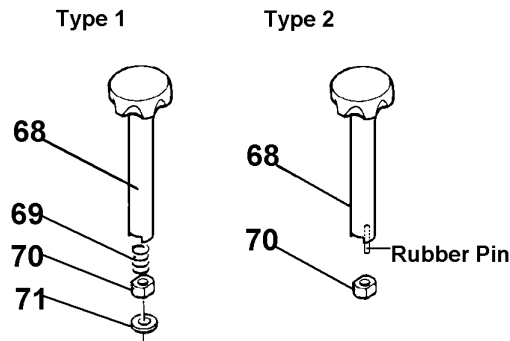

3 H.P. PLUNGE ROUTER (With Brake) Model 3612(MCA)

SERVICE CHANGES

(MCA Products only)

1. Change on Motor Bracket Com. and Bearing Retainer.

Item No.	Description	Type 1	Type 2
13	Bearing Retainer 50	285657-0	
		4 Holes	2 Holes
33	(+) C.S.H. Screw M4x14	251295-0	
		4 pieces	2 pieces
	Serial No.	N/A	N/A

2. Change on Knob, Compression Spring 12, Nut & Flat Washer.

Item No.	Description	Type 1	Type 2
68	Knob 50/Knob 50 Com.	271299-6 (No Longer Available)	152566-7 With Rubber Pin 4 (263002-9)
69	Compression Spring 12	231231-2	-----
70	Nut	252203-4 M10-15	410129-8 M10
71	Flat Washer 10	941251-5	-----

Above parts are completely interchangeable as a set.