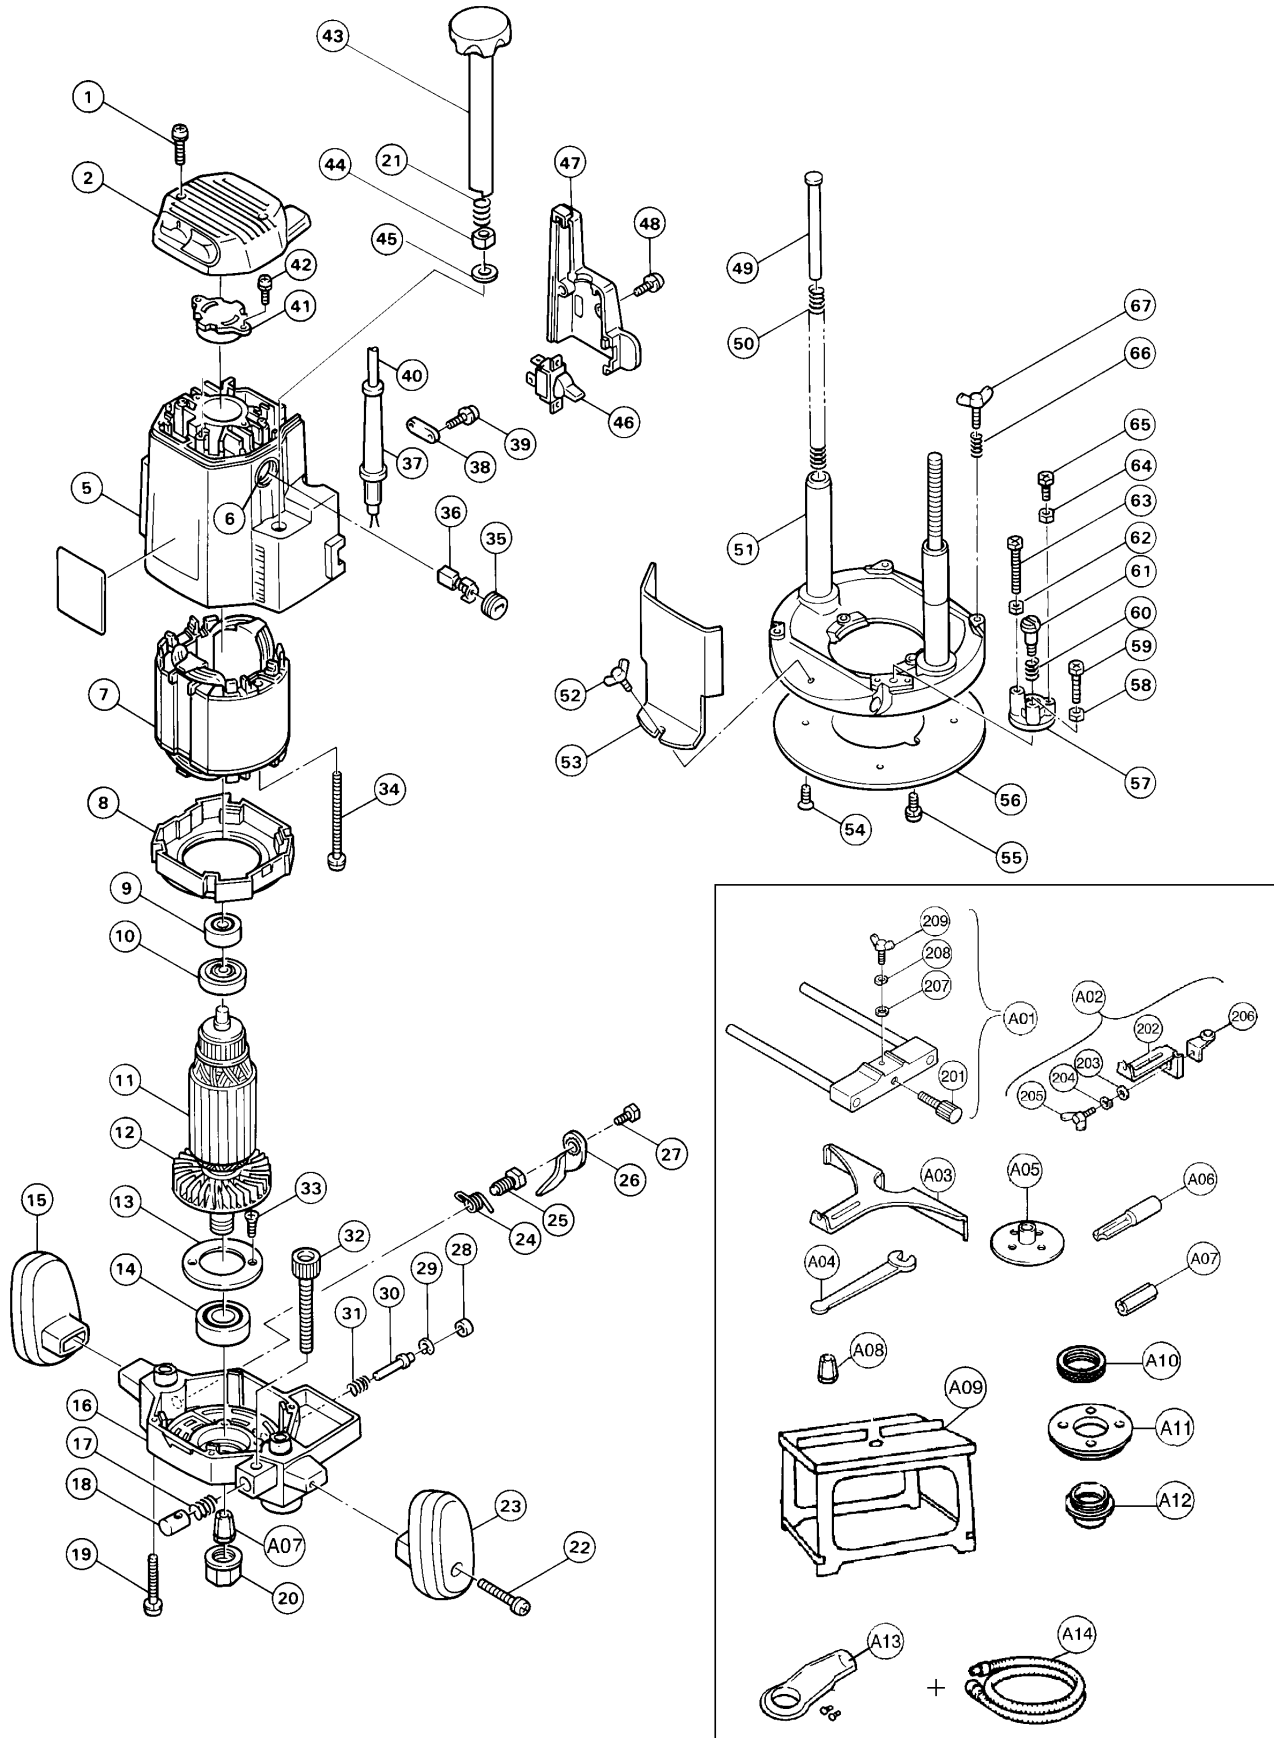

3 H.P. PLUNGE ROUTER (With Brake) Model 3612(MCA)

SERVICE CHANGES

(MCA Products only)

1. Change on Motor Bracket Com. and Bearing Retainer.

Item No.	Description	Type 1	Type 2
13	Bearing Retainer 50	285657-0	
		4 Holes	2 Holes
33	(+) C.S.H. Screw M4x14	251295-0	
		4 pieces	2 pieces
	Serial No.	N/A	N/A

2. Change on Knob, Compression Spring 12, Nut & Flat Washer.

Item No.	Description	Type 1	Type 2
68	Knob 50/Knob 50 Com.	271299-6 (No Longer Available)	152566-7 With Rubber Pin 4 (263002-9)
69	Compression Spring 12	231231-2	-----
70	Nut	252203-4 M10-15	410129-8 M10
71	Flat Washer 10	941251-5	-----

Above parts are completely interchangeable as a set.