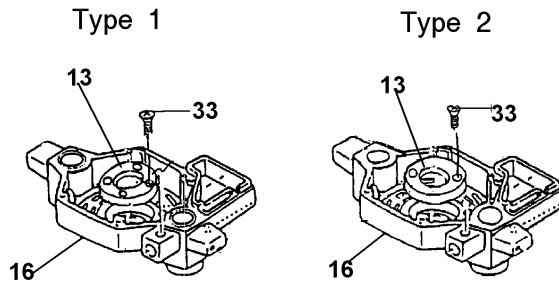

3 H.P. PLUNGE ROUTER (With Brake) Model 3612(MCA)

SERVICE CHANGES

(MCA Products only)

1. Change on Motor Bracket Com. and Bearing Retainer.

Item No.	Description	Type 1	Type 2
13	Bearing Retainer 50	285657-0	
		4 Holes	2 Holes
33	(+) C.S.H. Screw M4x14	251295-0	
		4 pieces	2 pieces
	Serial No.	N/A	N/A

2. Change on Knob, Compression Spring 12, Nut & Flat Washer.

Item No.	Description	Type 1	Type 2
68	Knob 50/Knob 50 Com.	271299-6 (No Longer Available)	152566-7 With Rubber Pin 4 (263002-9)
69	Compression Spring 12	231231-2	-----
70	Nut	252203-4 M10-15	410129-8 M10
71	Flat Washer 10	941251-5	-----