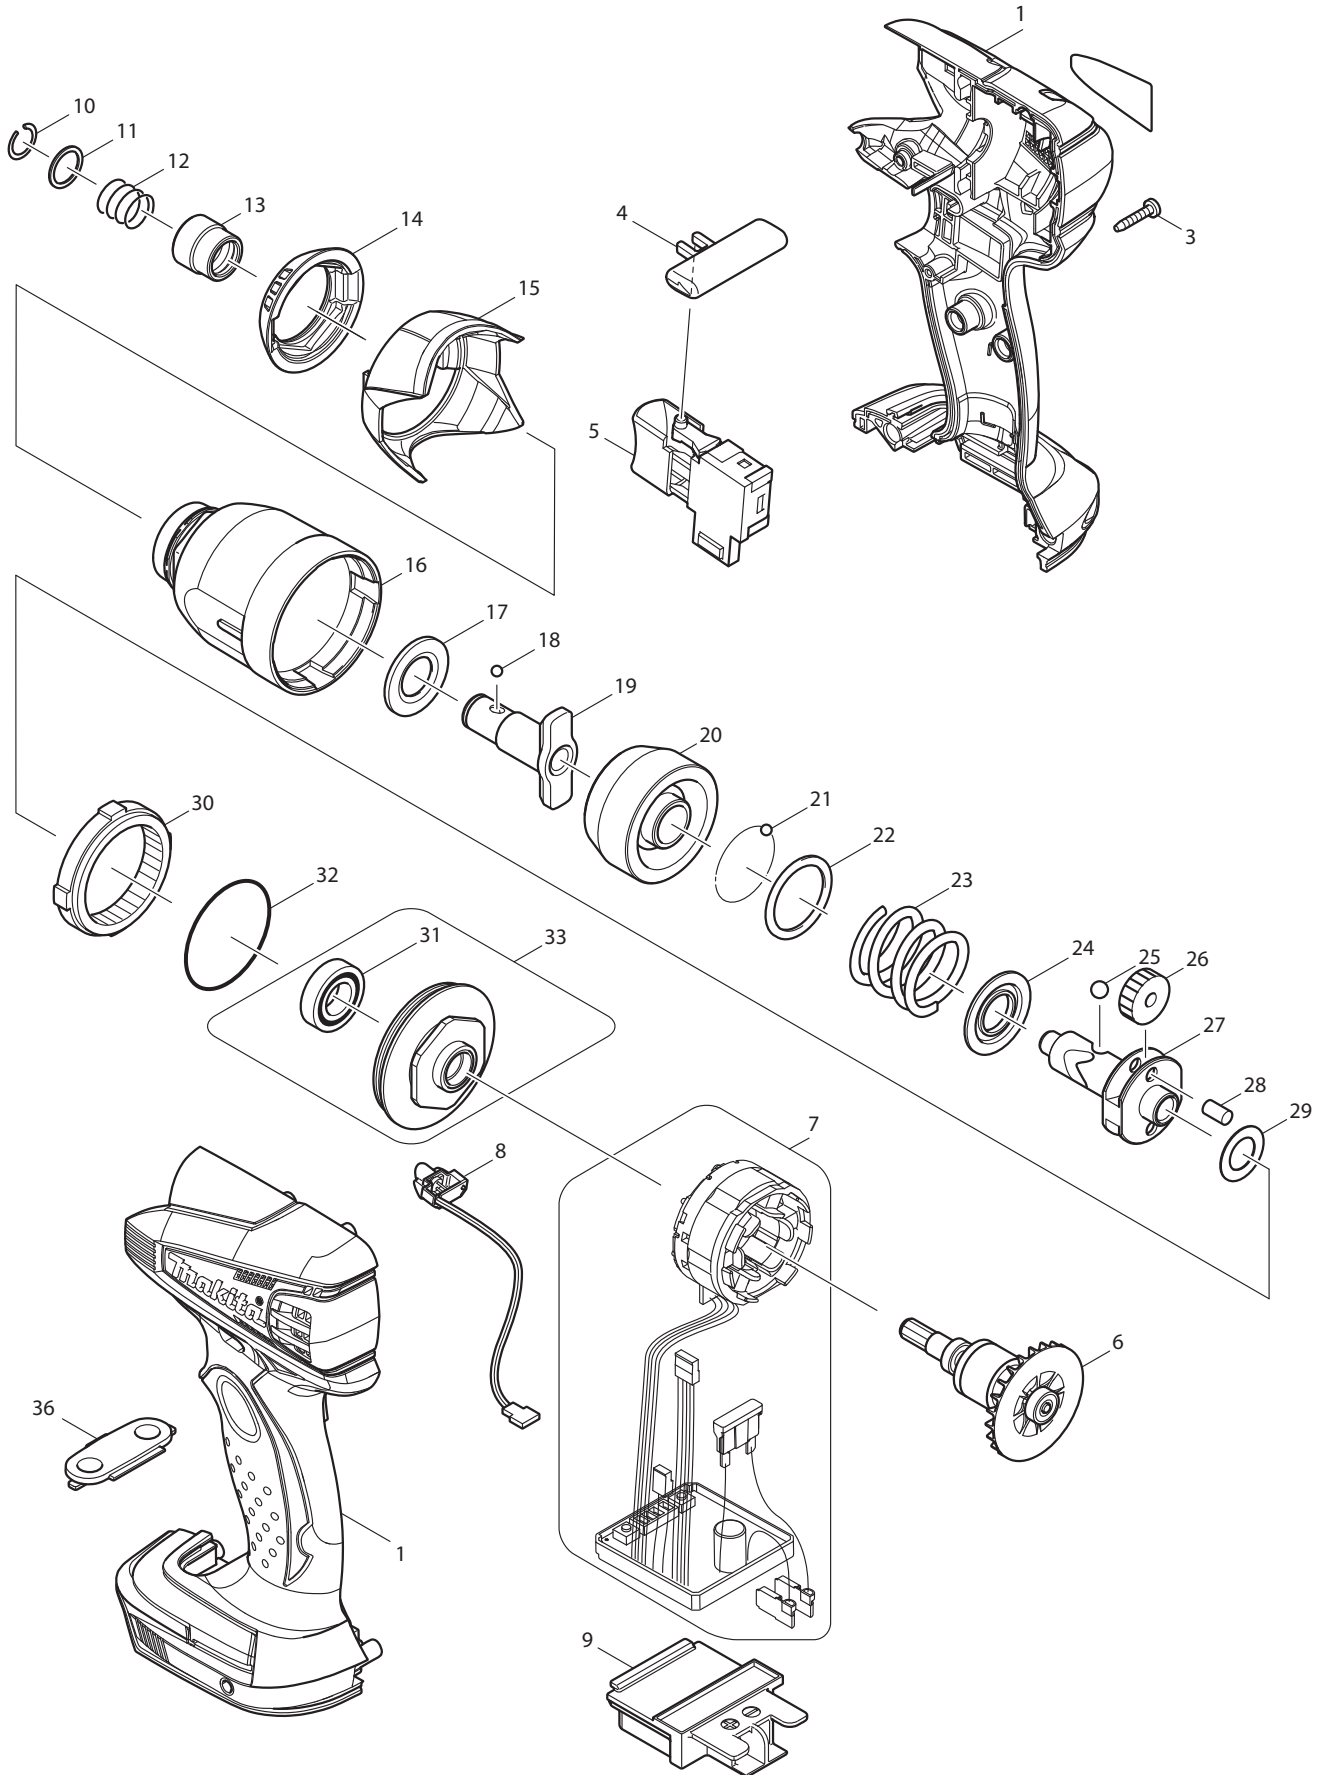

07 - 2008
BTD132 / BTD132Z
14.4V BRUSHLESS IMPACT DRIVER

Item No.	Part No.	Description	Q'ty	Unit
1	188600-7	HOUSING SET	1	SET
3	266130-9	TAPPING SCREW BIND PT 3X16	9	PC.
4	419041-9	F/R CHANGE LEVER	1	PC.
5	650607-8	SWITCH	1	PC.
6	619239-0	ROTOR	1	PC.
7	629099-2	STATOR	1	PC.
8	631829-9	LED CIRCUIT	1	PC.
9	643832-8	TERMINAL	1	PC.
10	231951-8	RING SPRING 11	1	PC.
11	267085-1	FLAT WASHER 12	1	PC.
12	233005-7	COMPRESSION SPRING 13	1	PC.
13	324878-0	SLEEVE	1	PC.
14	424153-5	BUMPER	1	PC.
15	450792-5	HAMMER CASE COVER	1	PC.
16	154590-6	HAMMER CASE COMPLETE	1	PC.
17	261108-7	NYLON WASHER 14	1	PC.
18	216001-0	STEEL BALL 3.5	2	PC.
19	324870-6	ANVIL M	1	PC.
20	324583-9	HAMMER	1	PC.
21	216001-0	STEEL BALL 3.5	24	PC.
22	267175-0	FLAT WASHER 24	1	PC.
23	233430-2	COMPRESSION SPRING 24	1	PC.
24	267766-7	CUP WASHER 14	1	PC.
25	216011-7	STEEL BALL 5.6	2	PC.
26	227233-4	SPUR GEAR 22	2	PC.
27	324552-0	SPINDLE	1	PC.
28	256253-1	PIN 5	2	PC.
29	267212-0	FLAT WASHER 12	1	PC.
30	227150-8	INTERNAL GEAR 51	1	PC.
31	211140-1	BALL BEARING 6901LLB	1	PC.
32	213507-9	O RING 40	1	PC.
33	158145-9	BEARING BOX COMPLETE	1	PC.
36	158856-6	SWITCH PLATE COMPLETE	1	PC.
50	251314-2	+ SCREW M4X12(FOR HOOK)	1	PC.

ACCESSORIES

A01	324705-1	HOOK(PARTS)	1	PC.
A02	DC18RA	FAST CHARGER DC18RA	1	PC.
	DC18SE	12V AUTOMOTIVE CHARGER DC18SE	1	PC.
	DC18RAKIT	CHARGER+BATTERY(DC18RA+BL1830)	1	KIT
A03	194066-1	14.4V LI-ION BATTERY BL1430(3.0AH)	1	PC.
	194397-8	14.4V LI-ION BATTERY BL1430, 2/PK	1	PK
A04	450128-8	BATTERY COVER	1	PC.

Item No.	Part No.	Description	Q'ty	Unit
A05	824753-5	PLASTIC CARRYING CASE	1	PC.
	INC. 324207-7	SHAFT	1	PC.
	INC. 413098-2	PLATE	4	PC.
	INC. 417724-5	LATCH	2	PC.
	INC. 419215-2A	PLASTIC CASE LID, TAB TYPE	1	PC.
	INC. 419216-0	HANDLE	1	PC.
A06	166070-0	SHOULDER BELT	1	PC.
A07	192172-6	DRILL CHUCK	1	PC.
A08	784634-4	CONNECTING BIT 6.35-48	1	PC.
A09	784202-3	PHILLIPS BIT 2-45	1	PC.
	784203-1	PHILLIPS BIT 2-65	1	PC.