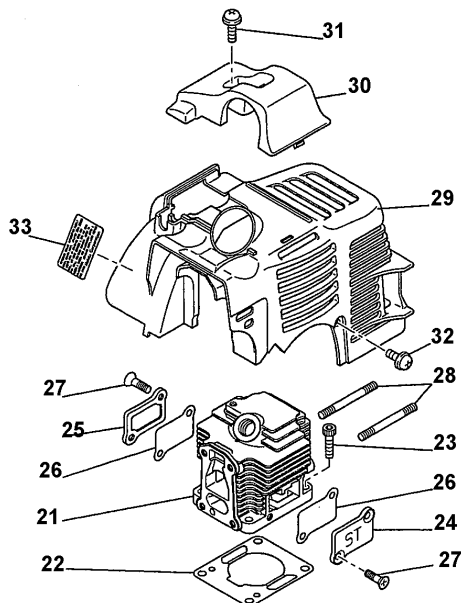

32.6CC BRUSHCUTTER, BIKE HANDLE

Model BCM3300

CRANKCASE

Item No.	Part No.	No. Used	Description
1	KB14010AA	1	CASE, DRIVE
2	KB14011AA	1	CASE, STARTER
3	S111X62X010	2	BEARING, BALL
4	KW21005AA	2	OIL SEAL
5	KU40003AA	2	PIN, DOWEL
6	KU12028AA	4	SCREW & WASHER
7	KB90007AA	1	GUIDE
8	KB90008AA	1	GUIDE
9	KU40004AA	2	PIN, DOWEL
10	KH30027DA	1	CASE, FAN
11	FR64569F	4	BOLT & WASHER
12	KW56056AA	1	LABEL

CYLINDER, TOP COVER SYSTEM

Item No.	Part No.	No. Used	Description
21	KC13023AA	1	CYLINDER
22	KW32016AA	1	GASKET, CYLINDER
23	B121C05X020	4	BOLT, SCH
24	KC90016AA	1	COVER
25	KC90017AA	1	COVER
26	KW39079AA	2	GASKET
27	KU12031AA	4	SCREW, CTSK-CRS
28	B151B05X050	2	BOLT, STUD
29	KH40096DA	1	COVER, TOP
30	KH70021AA	1	GUARD, PLUG
31	H071D05X020K	1	SCREW & WASHER
32	KU12018CA	1	SCREW & WASHER
33	KW56248CA	1	LABEL, EMISSION