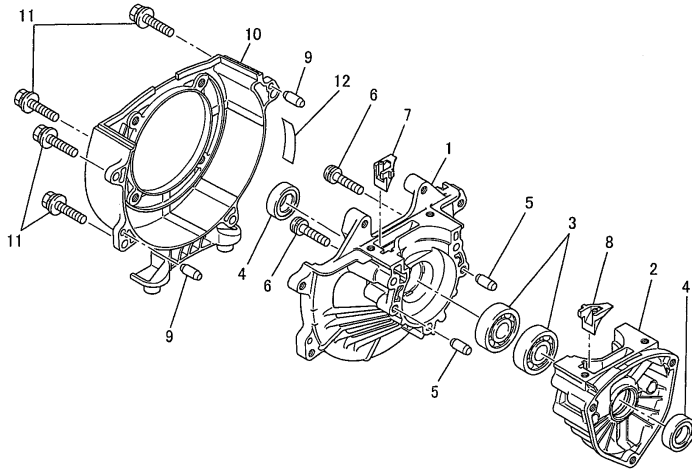

32.6CC BRUSHCUTTER, BIKE HANDLE

Model BCM3300

CRANKCASE

Item No.	Part No.	No. Used	Description
1	KB14010AA	1	CASE, DRIVE
2	KB14011AA	1	CASE, STARTER
3	S111X62X010	2	BEARING, BALL
4	KW21005AA	2	OIL SEAL
5	KU40003AA	2	PIN, DOWEL
6	KU12028AA	4	SCREW & WASHER
7	KB90007AA	1	GUIDE
8	KB90008AA	1	GUIDE
9	KU40004AA	2	PIN, DOWEL
10	KH30027DA	1	CASE, FAN
11	FR64569F	4	BOLT & WASHER
12	KW56056AA	1	LABEL

CYLINDER, TOP COVER SYSTEM

Item No.	Part No.	No. Used	Description
21	KC13023AA	1	CYLINDER
22	KW32016AA	1	GASKET, CYLINDER
23	B121C05X020	4	BOLT, SCH
24	KC90016AA	1	COVER
25	KC90017AA	1	COVER
26	KW39079AA	2	GASKET
27	KU12031AA	4	SCREW, CTSK-CRS
28	B151B05X050	2	BOLT, STUD
29	KH40096DA	1	COVER, TOP
30	KH70021AA	1	GUARD, PLUG
31	H071D05X020K	1	SCREW & WASHER
32	KU12018CA	1	SCREW & WASHER
33	KW56248CA	1	LABEL, EMISSION

CRANKSHAFT & PISTON SYSTEM

Item No.	Part No.	No. Used	Description
41	KD01036AA	1	CRANKSHAFT ASSY
42	KP13016AA	1	PISTON
43	KP52002AA	1	PIN, PISTON
44	W430B03X013	1	KEY, WOODRUFF
45	FR66815	2	RING, TOP
46	BG03488	2	CLIP, PISTON PIN
47	KW12011AA	1	BEARING, NEEDLE
48	ZZ70028C	1	NUT, CONICAL SPG