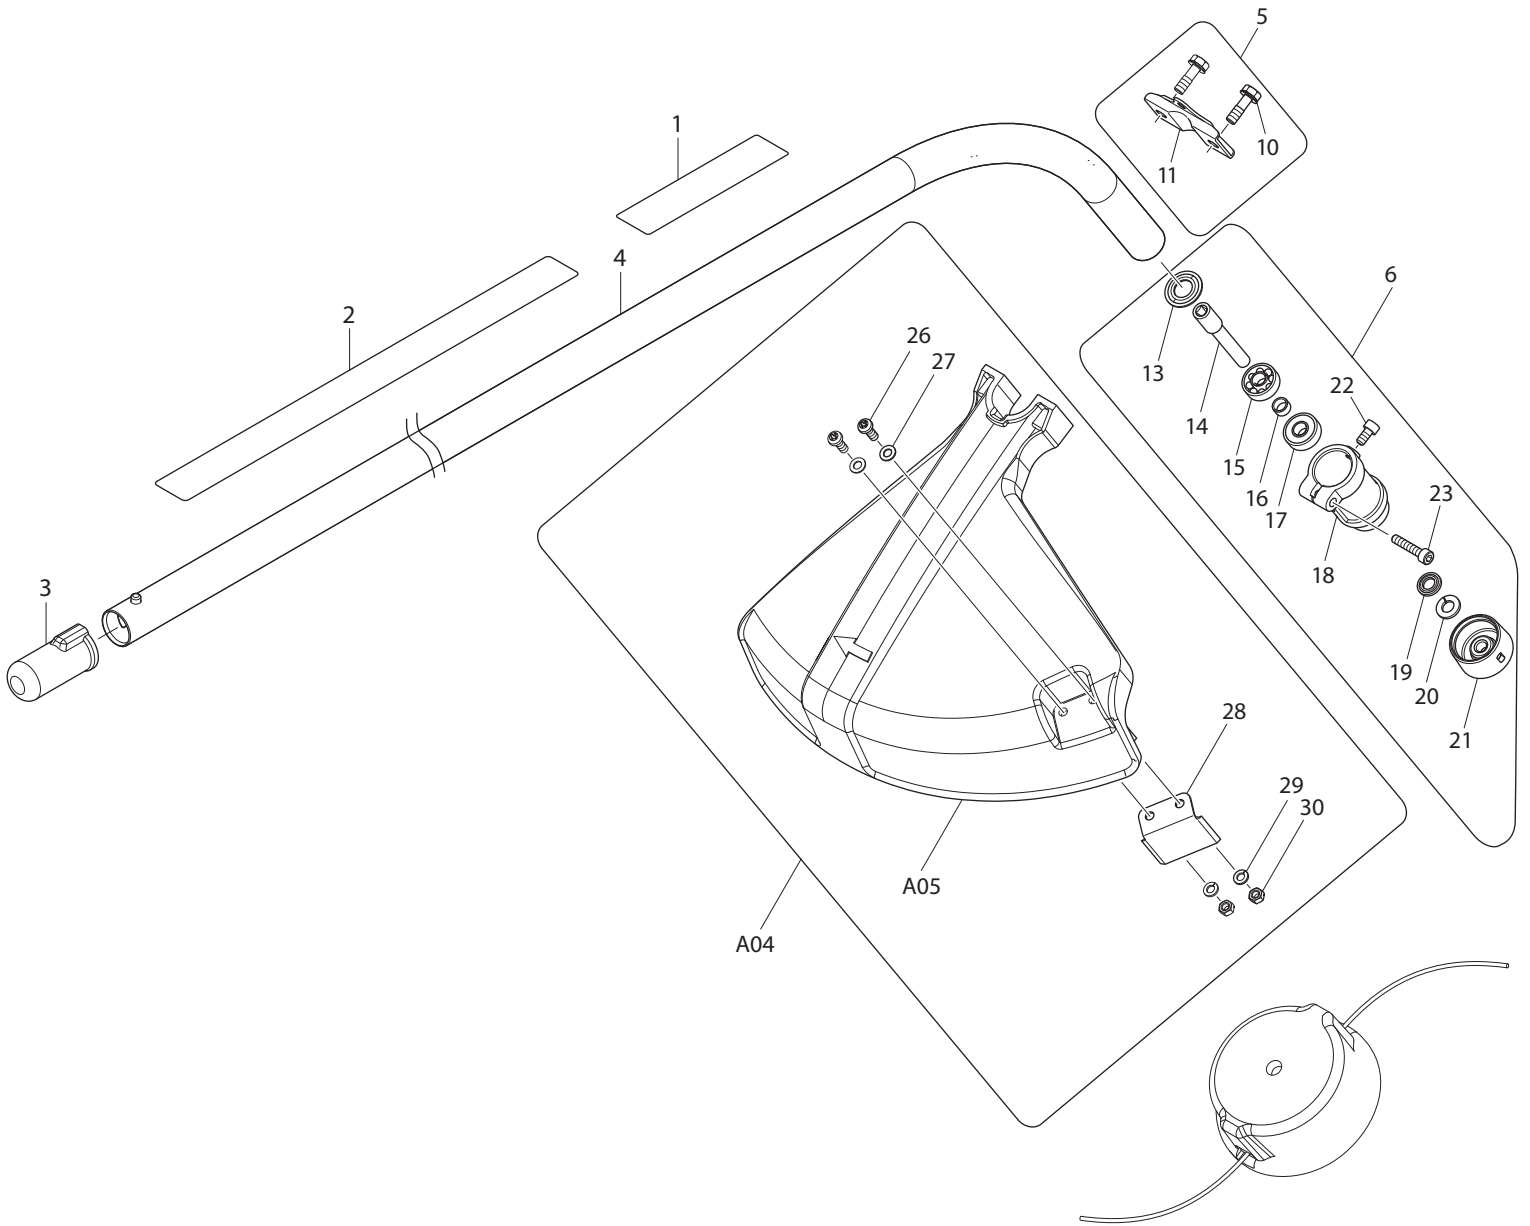

03 - 2012
ER400MP
Curved Shaft Line Trimmer
(For EX2650LH)

Item No.	Type	Sub	Part No.	Description	Qty	Unit
1			893670-0	MAKITA LOGO LABEL	1	PC.
2			893779-8	CAUTION LABEL	1	PC.
3			424434-7	CAP 24	1	PC.
4			126063-9	BENT PIPE ASSEMBLY	1	PC.
5			141014-1	CLAMP COMPLETE	1	PC.
		INC.		Item No. 10		
6	1		141013-3	HEAD CASE COMPLETE	1	PC.
		INC.		Item No. 13-23		
	2		141894-5	HEAD CASE COMPLETE	1	PC.
		INC.		Item No. 14-21, 23		
10			266775-3	HEX BOLT M6X20 WR - N/L/A as individually	2	PC.
13			267845-1	BEARING WASHER	1	PC.
14			326195-4	CUTTER SHAFT	1	PC.
15			211368-1	BALL BEARING 608ZZ	1	PC.
16			257335-2	COLLAR	1	PC.
17			211367-3	BALL BEARING 608DDW	1	PC.
18			318900-3	HEAD CASE	1	PC.
19			267844-3	WASHER	1	PC.
20			267846-9	SPRING WASHER M8	1	PC.
21			318901-1	CUTTER HOLDER	1	PC.
22			922207-7	HEX. SOCKET HEAD BOLT M5X10	1	PC.
23			922242-5	HEX. SOCKET HEAD BOLT M5X25	1	PC.
26			266776-1	SCREW M5X14	2	PC.
27			267842-7	WASHER M5	2	PC.
28			346612-8	CUTTER	1	PC.
29			267843-5	SPRING WASHER M5	2	PC.
30			264079-7	NUT M5	2	PC.
100			256530-1	PIN 4 (For Item No.A01, Cutter Assembly)	1	PC.
ACCESSORIES				- See catalogue or visit www.makita.ca for more optional accessories -		
A01			122980-1	CUTTER ASSEMBLY (See Partsbreakdown 122980-1)	1	PC.
		INC.	141329-6	HOUSING COMPLETE	1	PC.
		INC.	234229-8	COMPRESSION SPRING 13	1	PC.
		INC.	318816-2	EYE LET	2	PC.
		INC.	318848-9	NUT M8	1	PC.
		INC.	453227-5	COVER	1	PC.
		INC.	453228-3	BOBBIN	1	PC.
A03			782233-6	BOX DRIVER 10-16	1	PC.
A04			141015-9	PROTECTOR COMPLETE	1	PC.
		INC.		Item No. A05, 26-30		
A05			453782-7	SAFETY COVER	1	PC.