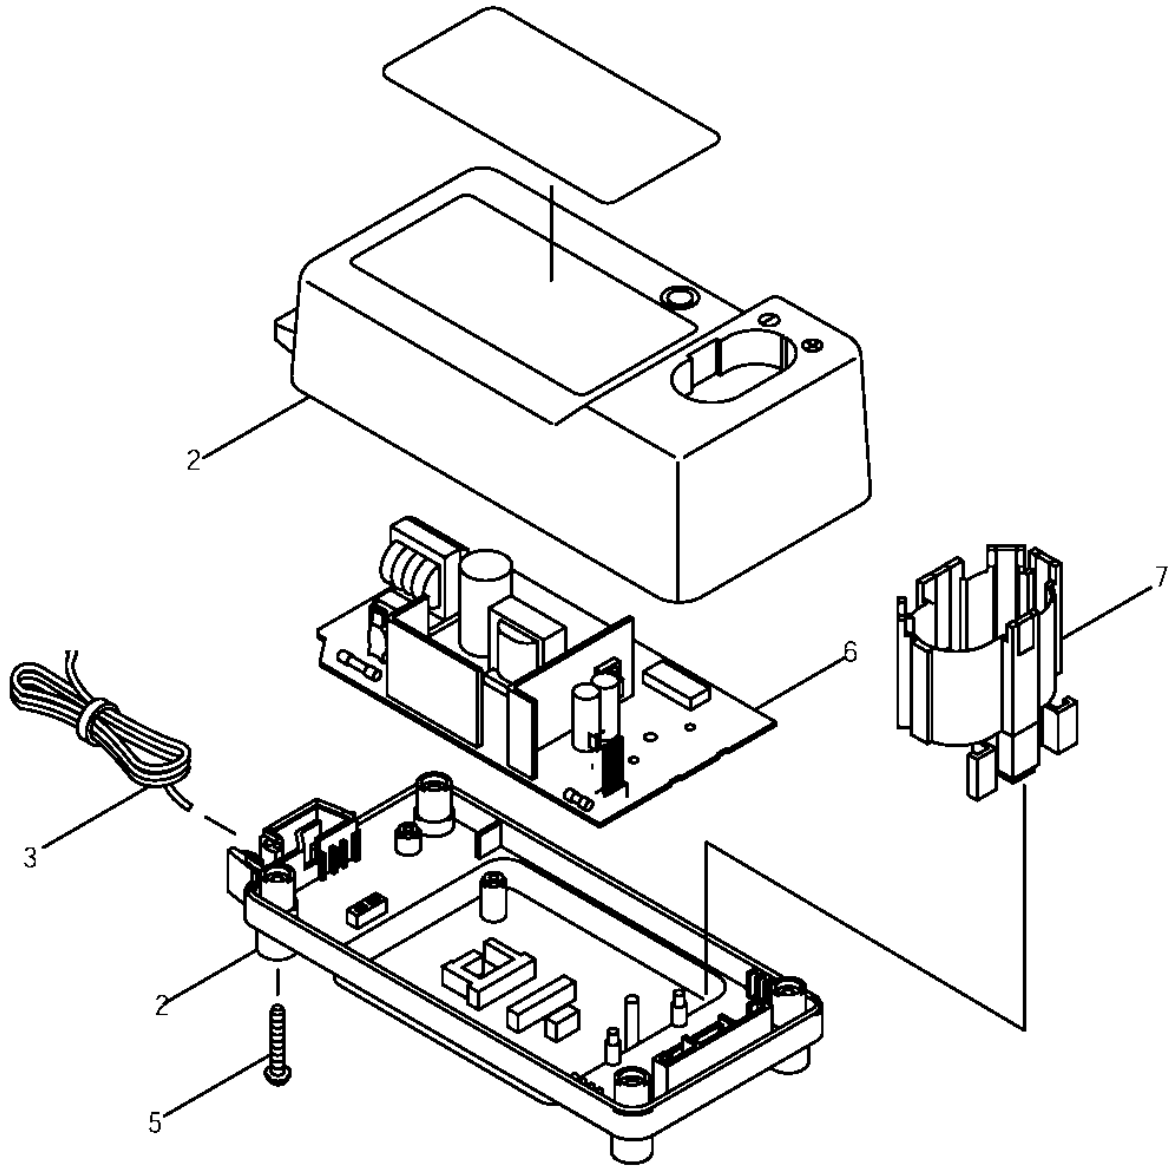

# 12V CHARGER 7.2V-18V/1.3 - 3.0AH

Model DC1822

Model No	DC1822
Part No.	DC1822
Power Source	12V Automotive Cigarette Lighter
Battery	For Ni-Cad & Ni-MH 1.3 ~ 3.0Ah & 7.2V ~ 18V Batteries
Tool Model No.	For all 7.2V ~ 18V Cartridge Battery Tool Models

Item No.	Part No.	No. Used	Description
2	183443-2	1	Charger Case Set (Includes 415917-8 - Acrylic Pin 6)
3	667857-8	1	Cord with Plug (OLD# 667812-0)
5	265999-8	4	Tapping Screw 4X25
6	631451-2	1	Circuit Board (Includes (652763-0 - Fuse)
7	418392-7	1	Battery Box (OLD# 417885-1)